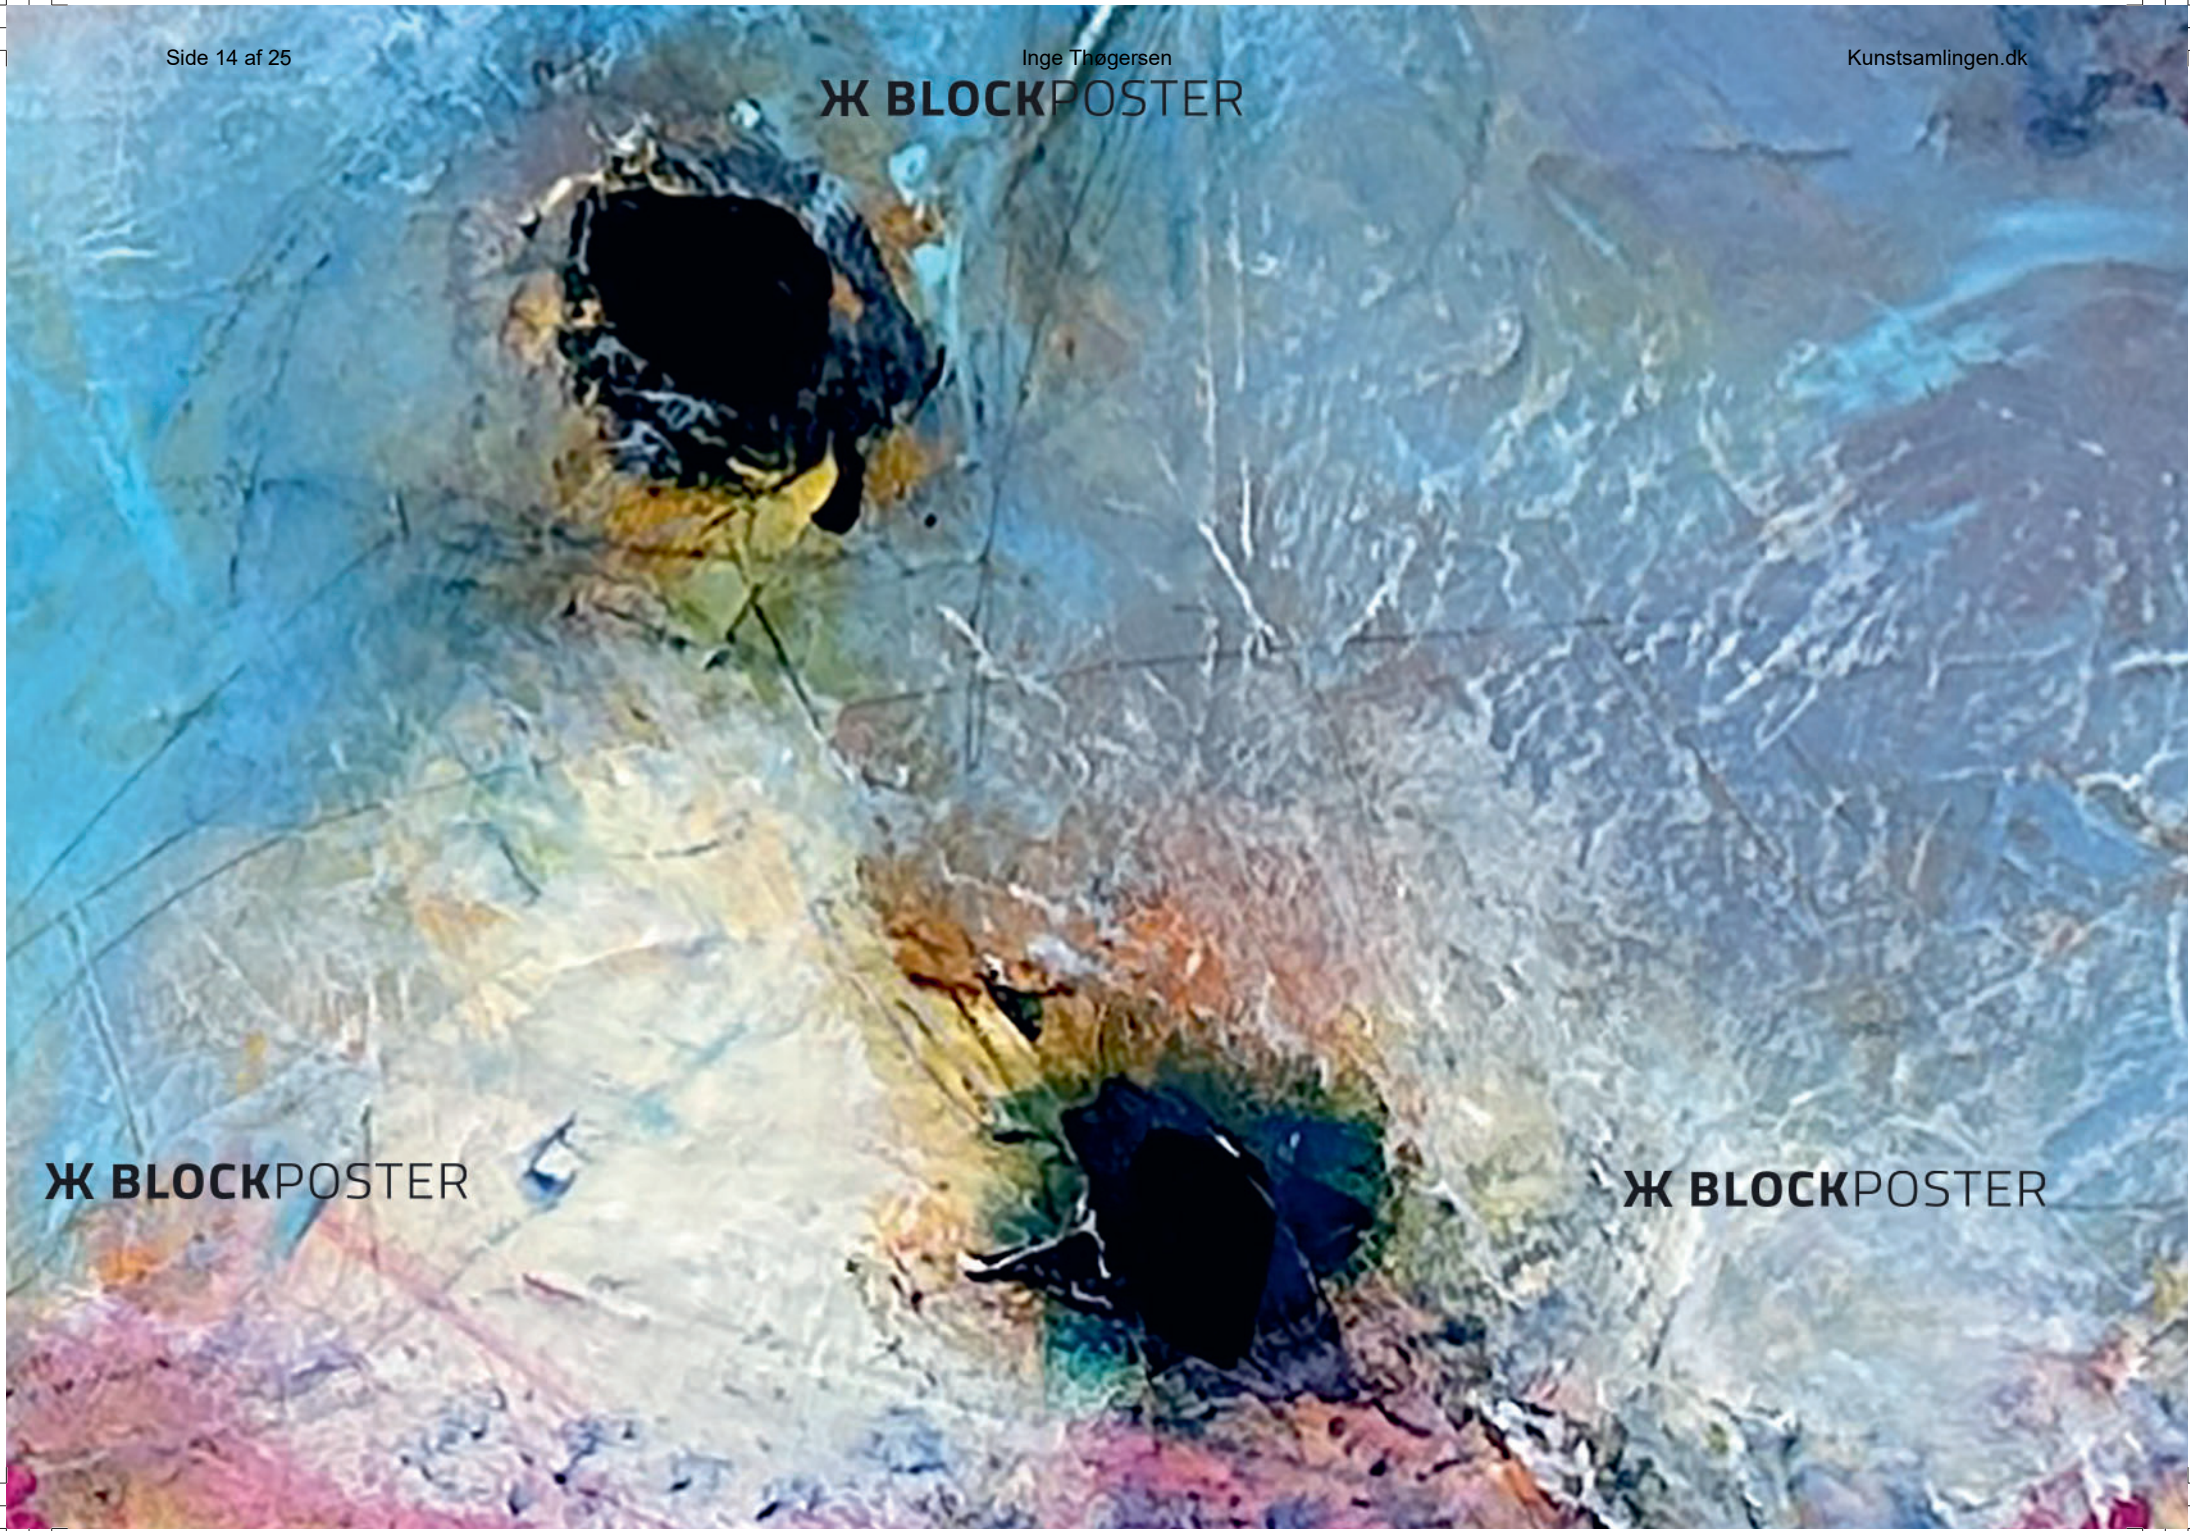

Ж BLOCKPOSTER

Ж BLOCKPOSTER

Ж BLOCKPOSTER