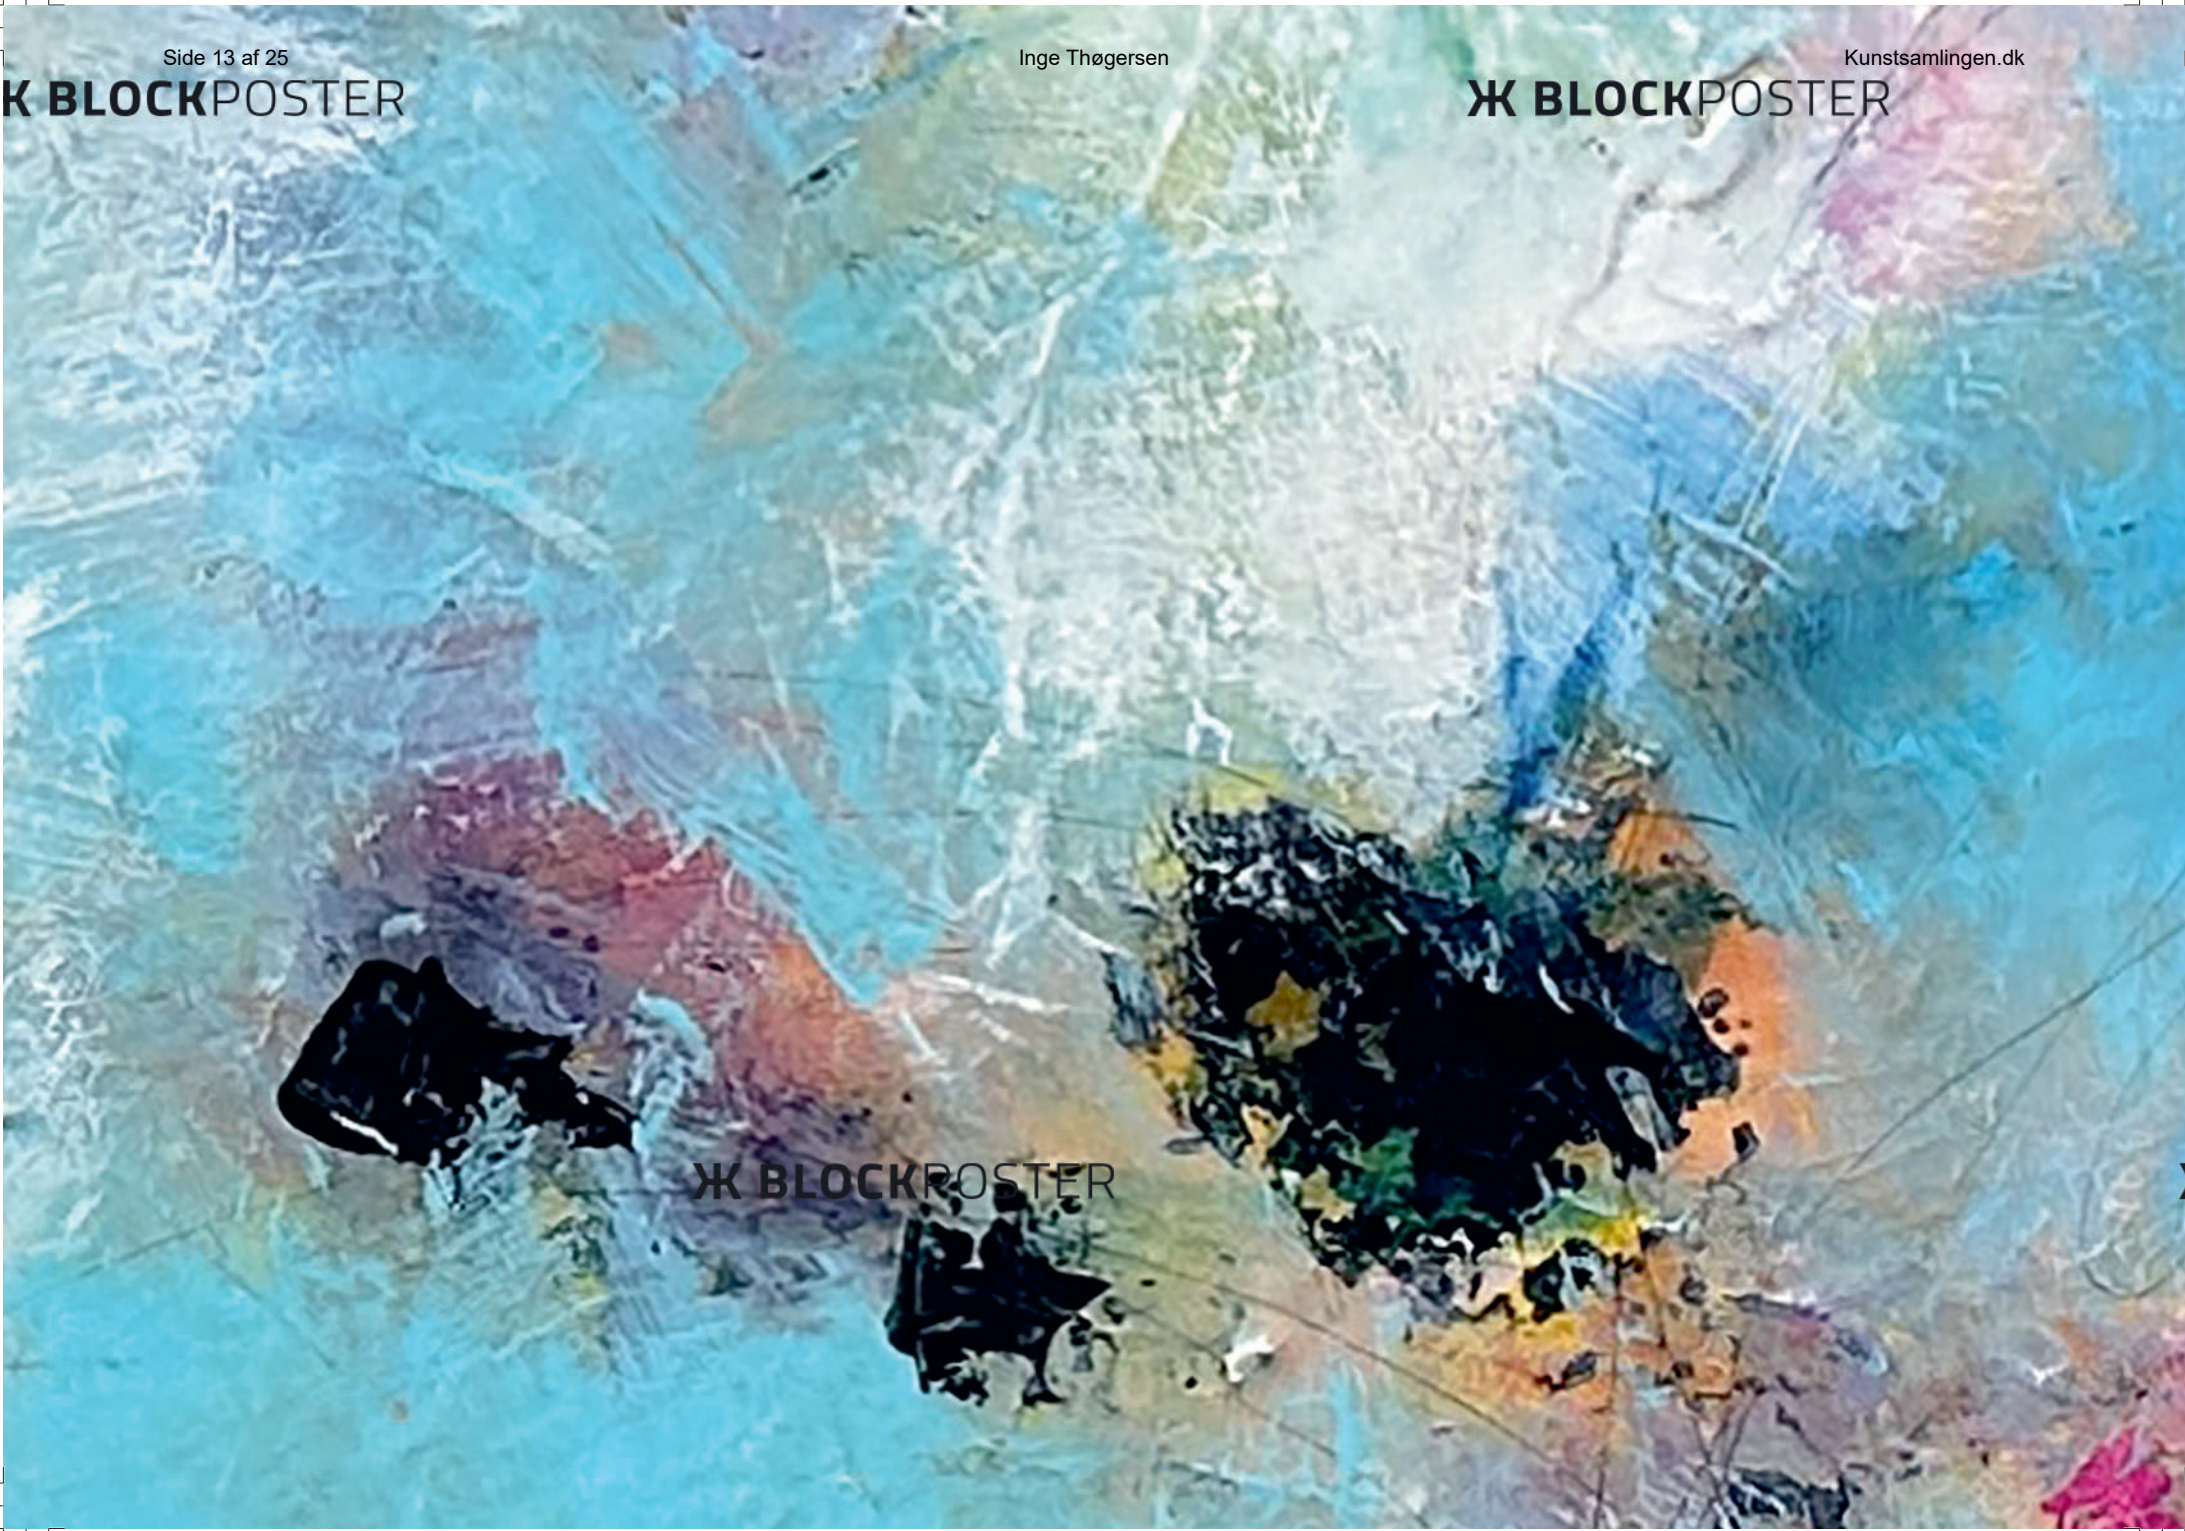

K BLOCKPOSTER

Ж BLOCKPOSTER

Ж BLOCKPOSTER