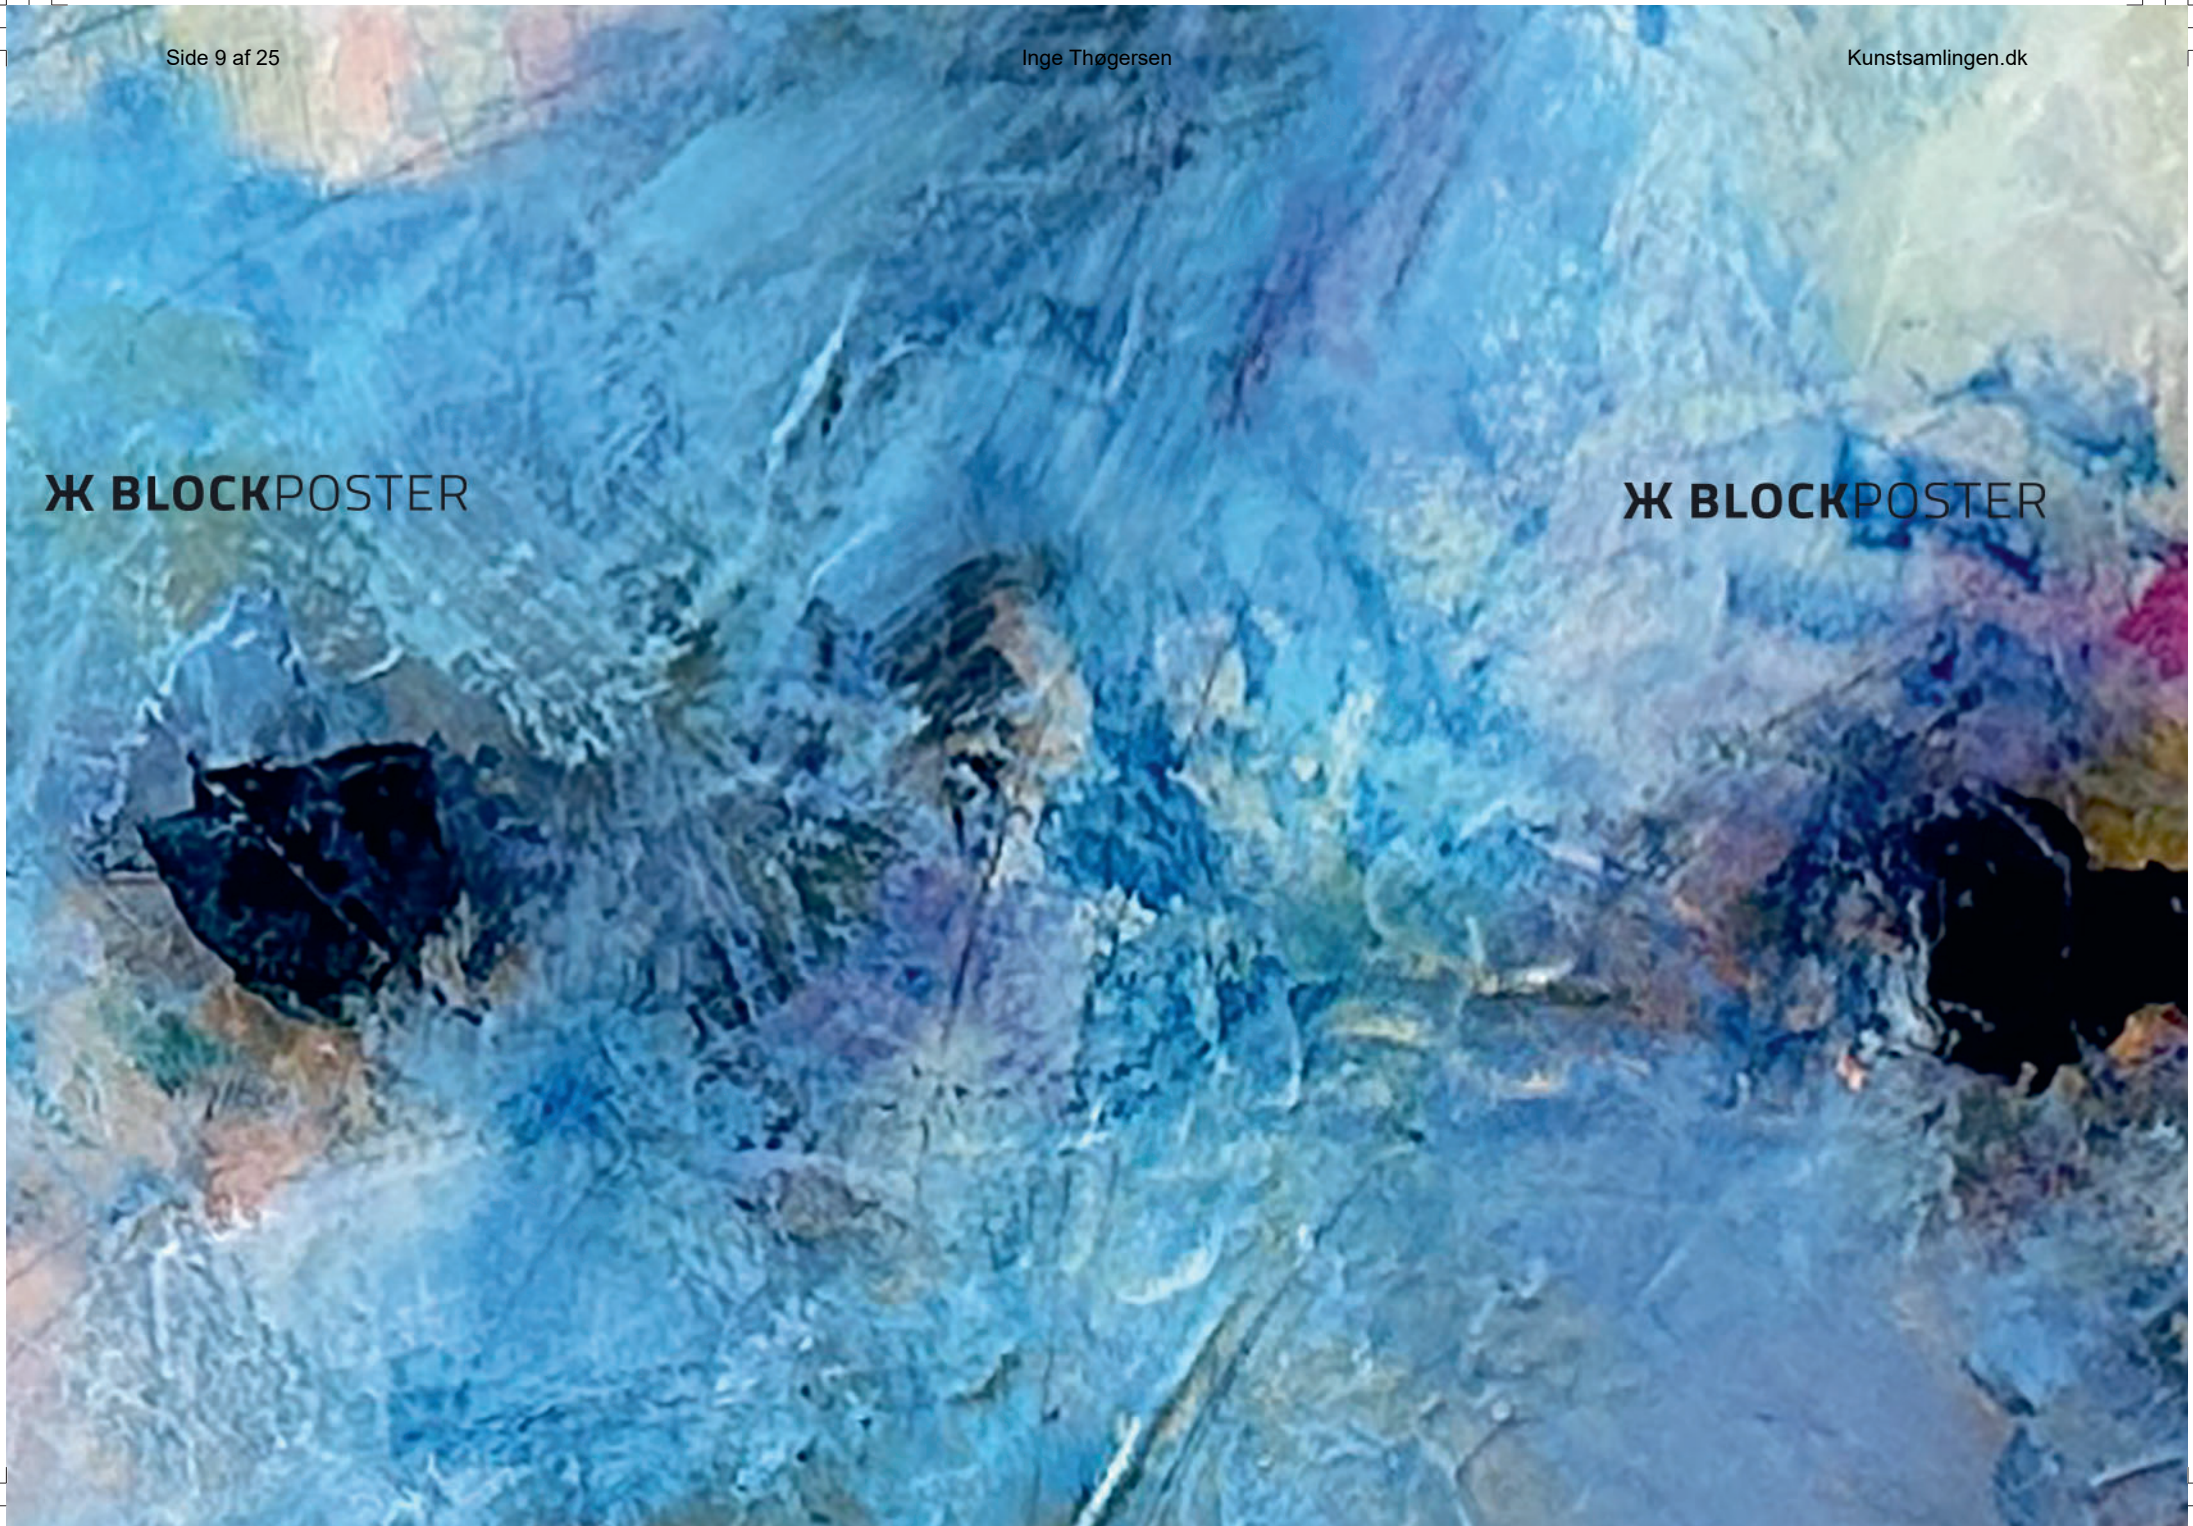

Ж BLOCKPOSTER

Ж BLOCKPOSTER