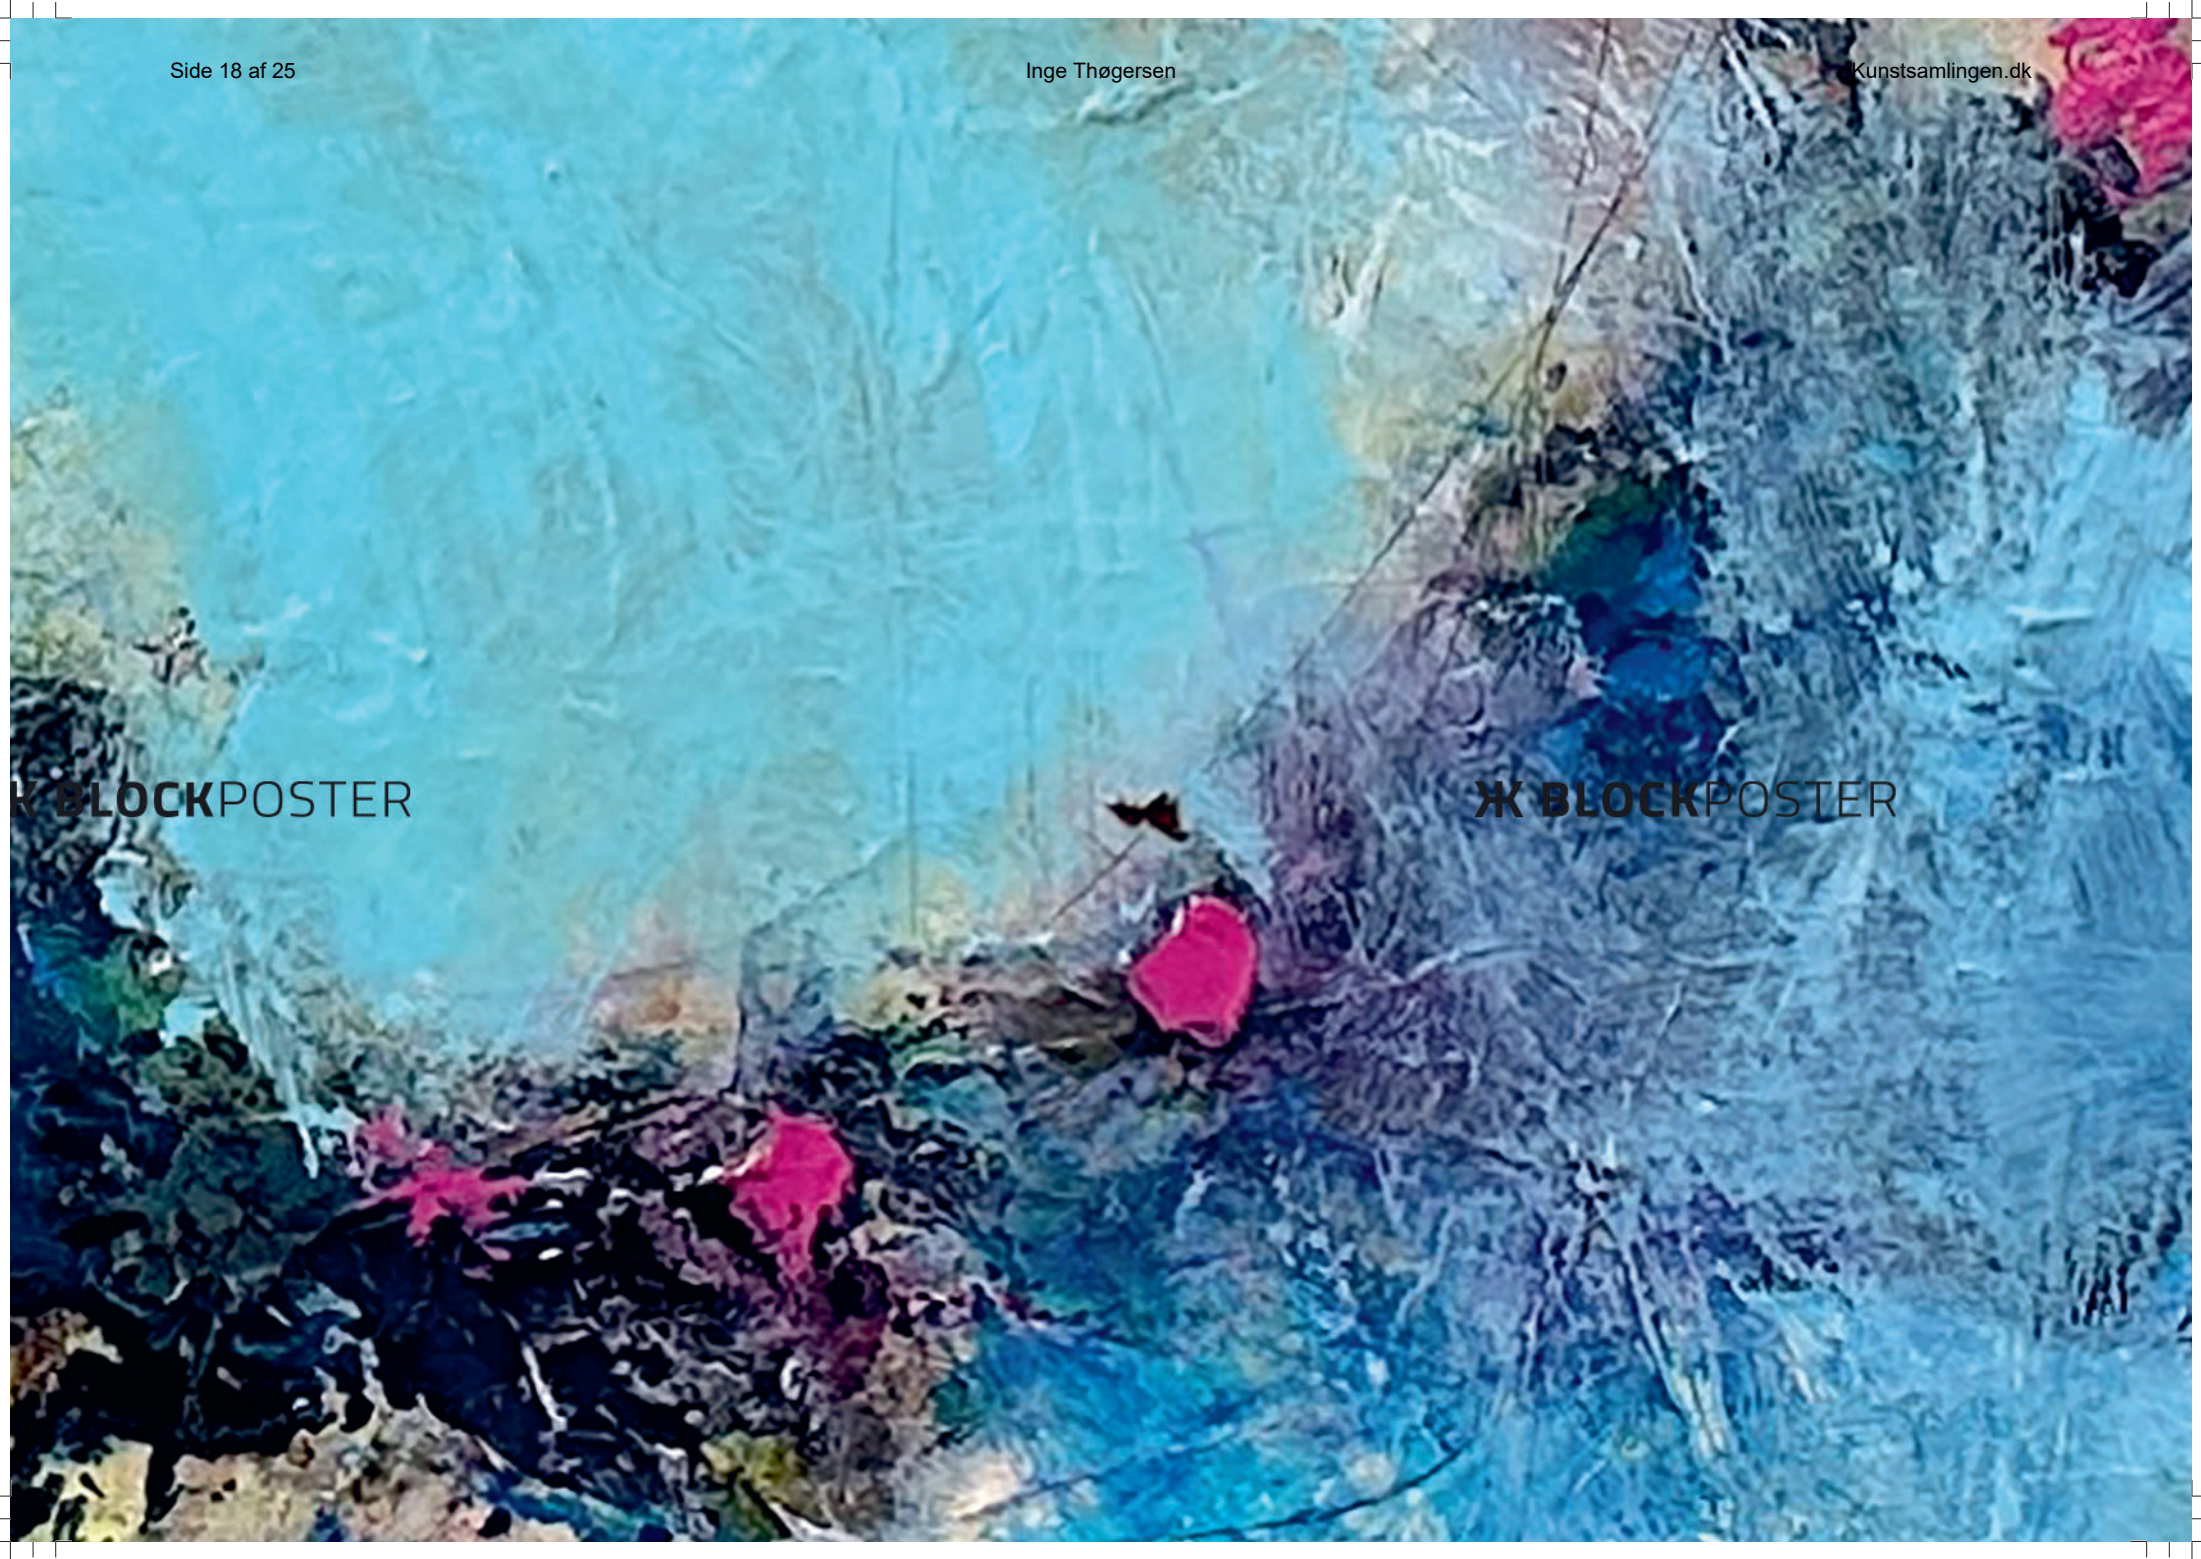

An abstract painting featuring a dense, textured surface. The color palette is dominated by various shades of blue, ranging from light, airy tones to deep, dark, almost black blues. Interspersed throughout are vibrant, saturated reds and pinks. The brushwork is highly visible, with thick, expressive strokes and areas of what appears to be dry-brush or scuffing, creating a complex, layered effect. The overall composition is non-representational and emphasizes texture and color contrast.