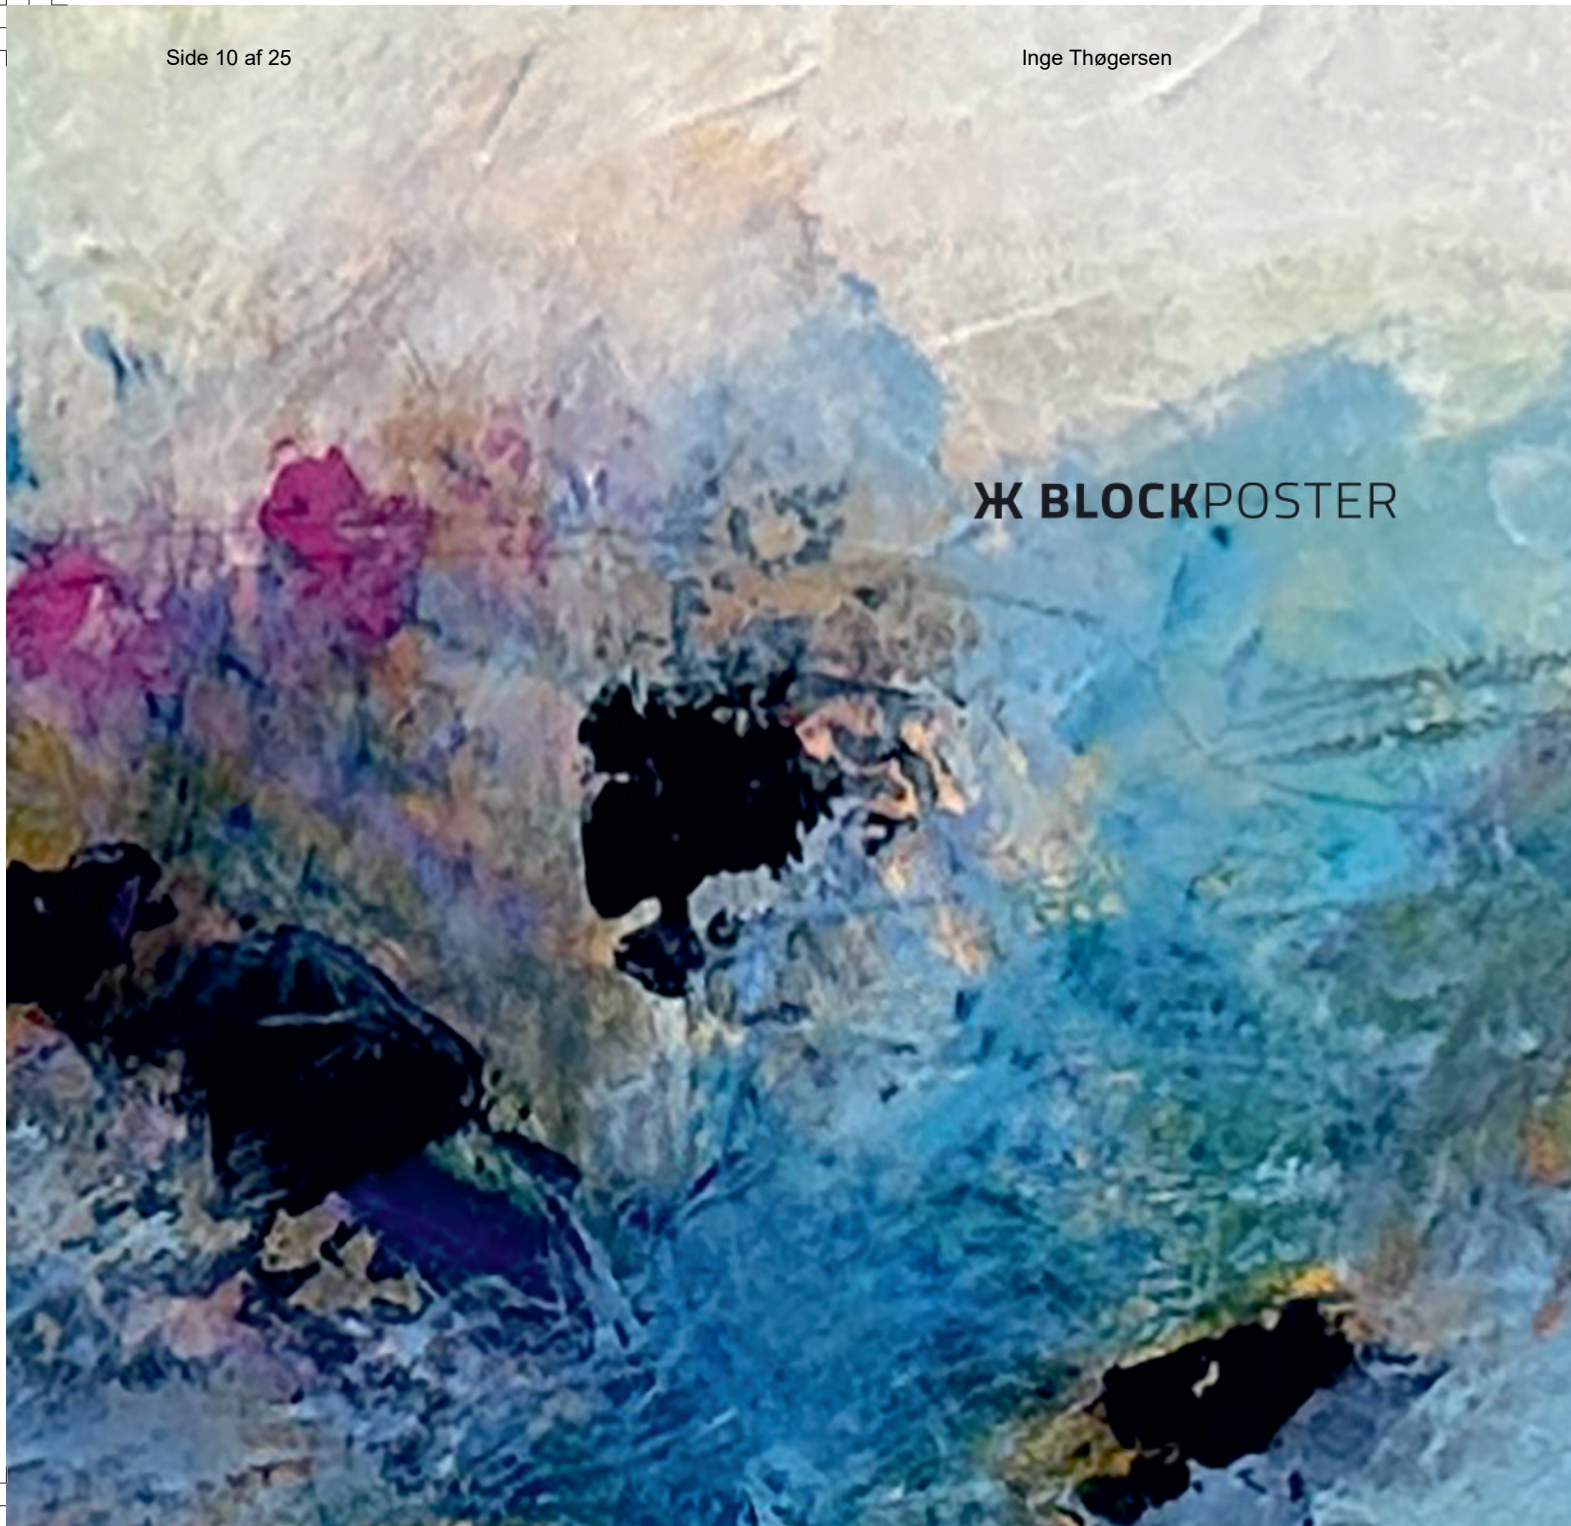

Ж BLOC

OCKPOSTER

Ж BLOCKPOSTER

✂ BLOCKPOSTER

Ж BLOCKPOSTER

Ж BLOCKPOSTER

Ж BLOCKPOSTER

Ж BLOCKPOSTER

An abstract painting featuring a dense, textured surface. The color palette is dominated by various shades of blue, ranging from light, airy tones to deep, dark, almost black blues. Interspersed throughout are vibrant, saturated reds and pinks. The brushwork is highly visible, with thick, expressive strokes and areas of what appears to be dry-brush or scuffing, creating a complex, layered effect. The overall composition is non-representational and emphasizes texture and color contrast.