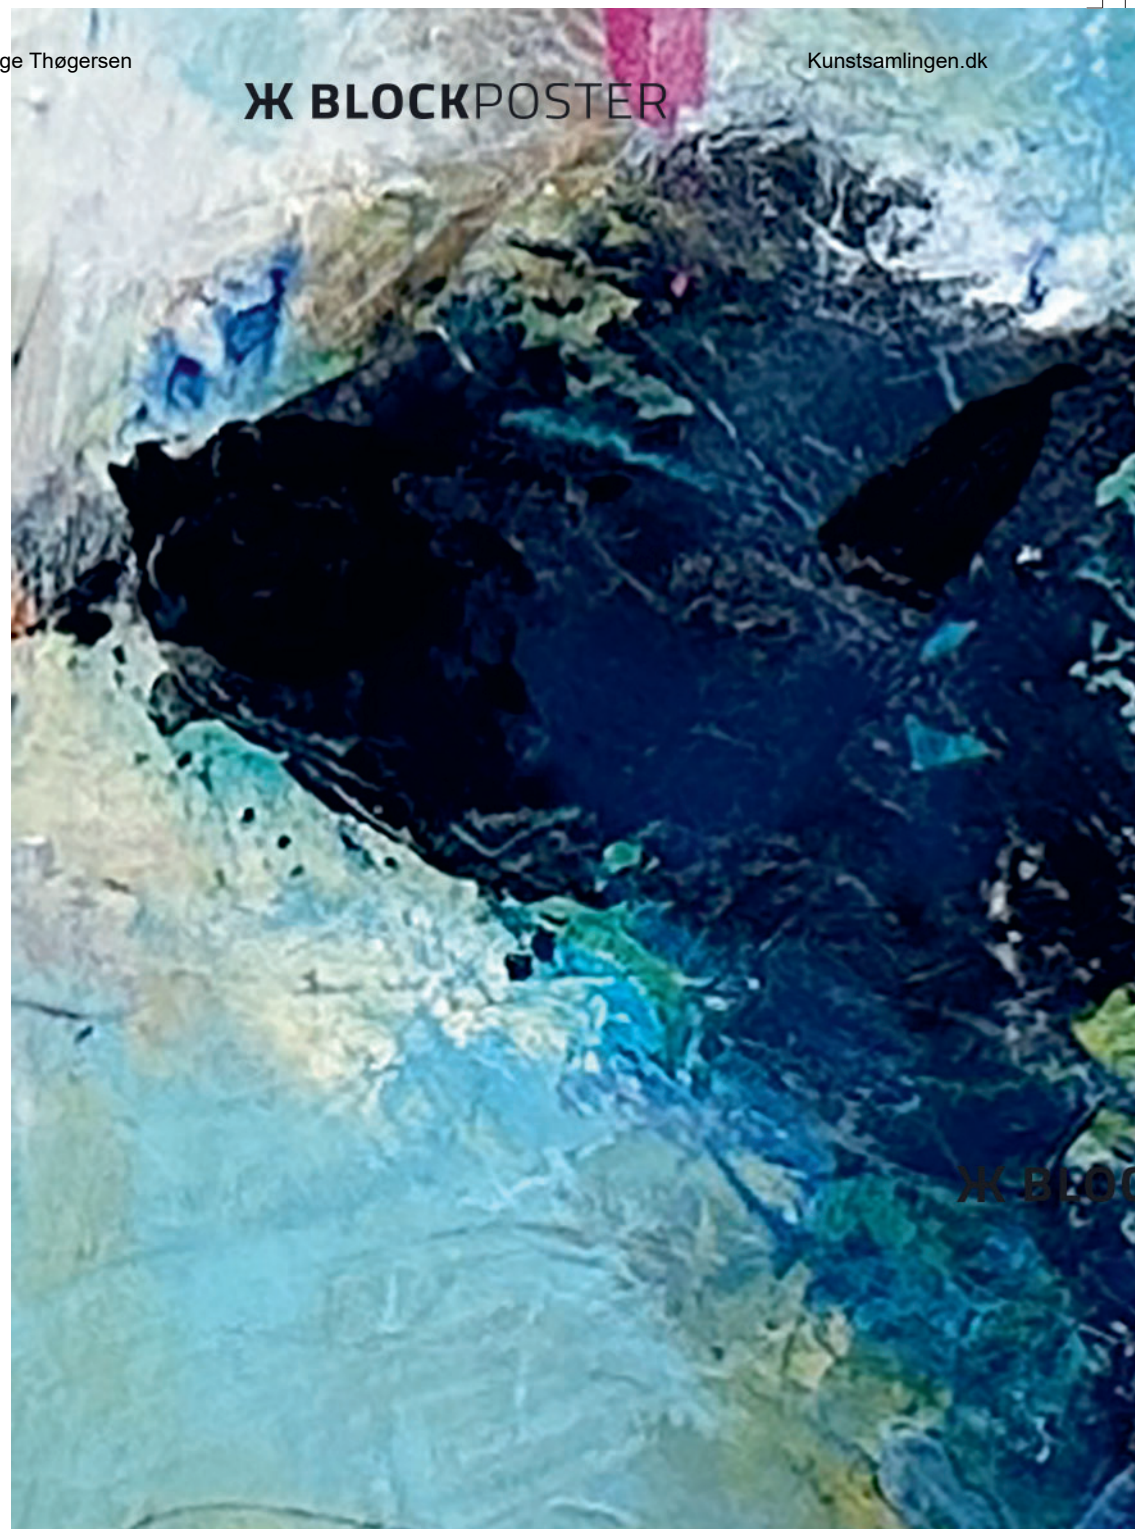

Ж BLOC

OCKPOSTER

Ж BLOCKPOSTER

✂ BLOCKPOSTER

Ж BLOCKPOSTER

Ж BLOCKPOSTER

Ж BLOCKPOSTER

Ж BLOCKPOSTER

An abstract painting featuring a dense, textured surface. The color palette is dominated by various shades of blue, ranging from light, airy tones to deep, dark, almost black blues. Interspersed throughout are vibrant, saturated reds and pinks. The brushwork is highly visible, with thick, expressive strokes and areas of what appears to be dry-brush or scuffing, creating a complex, layered effect. The overall composition is non-representational and emphasizes texture and color contrast.