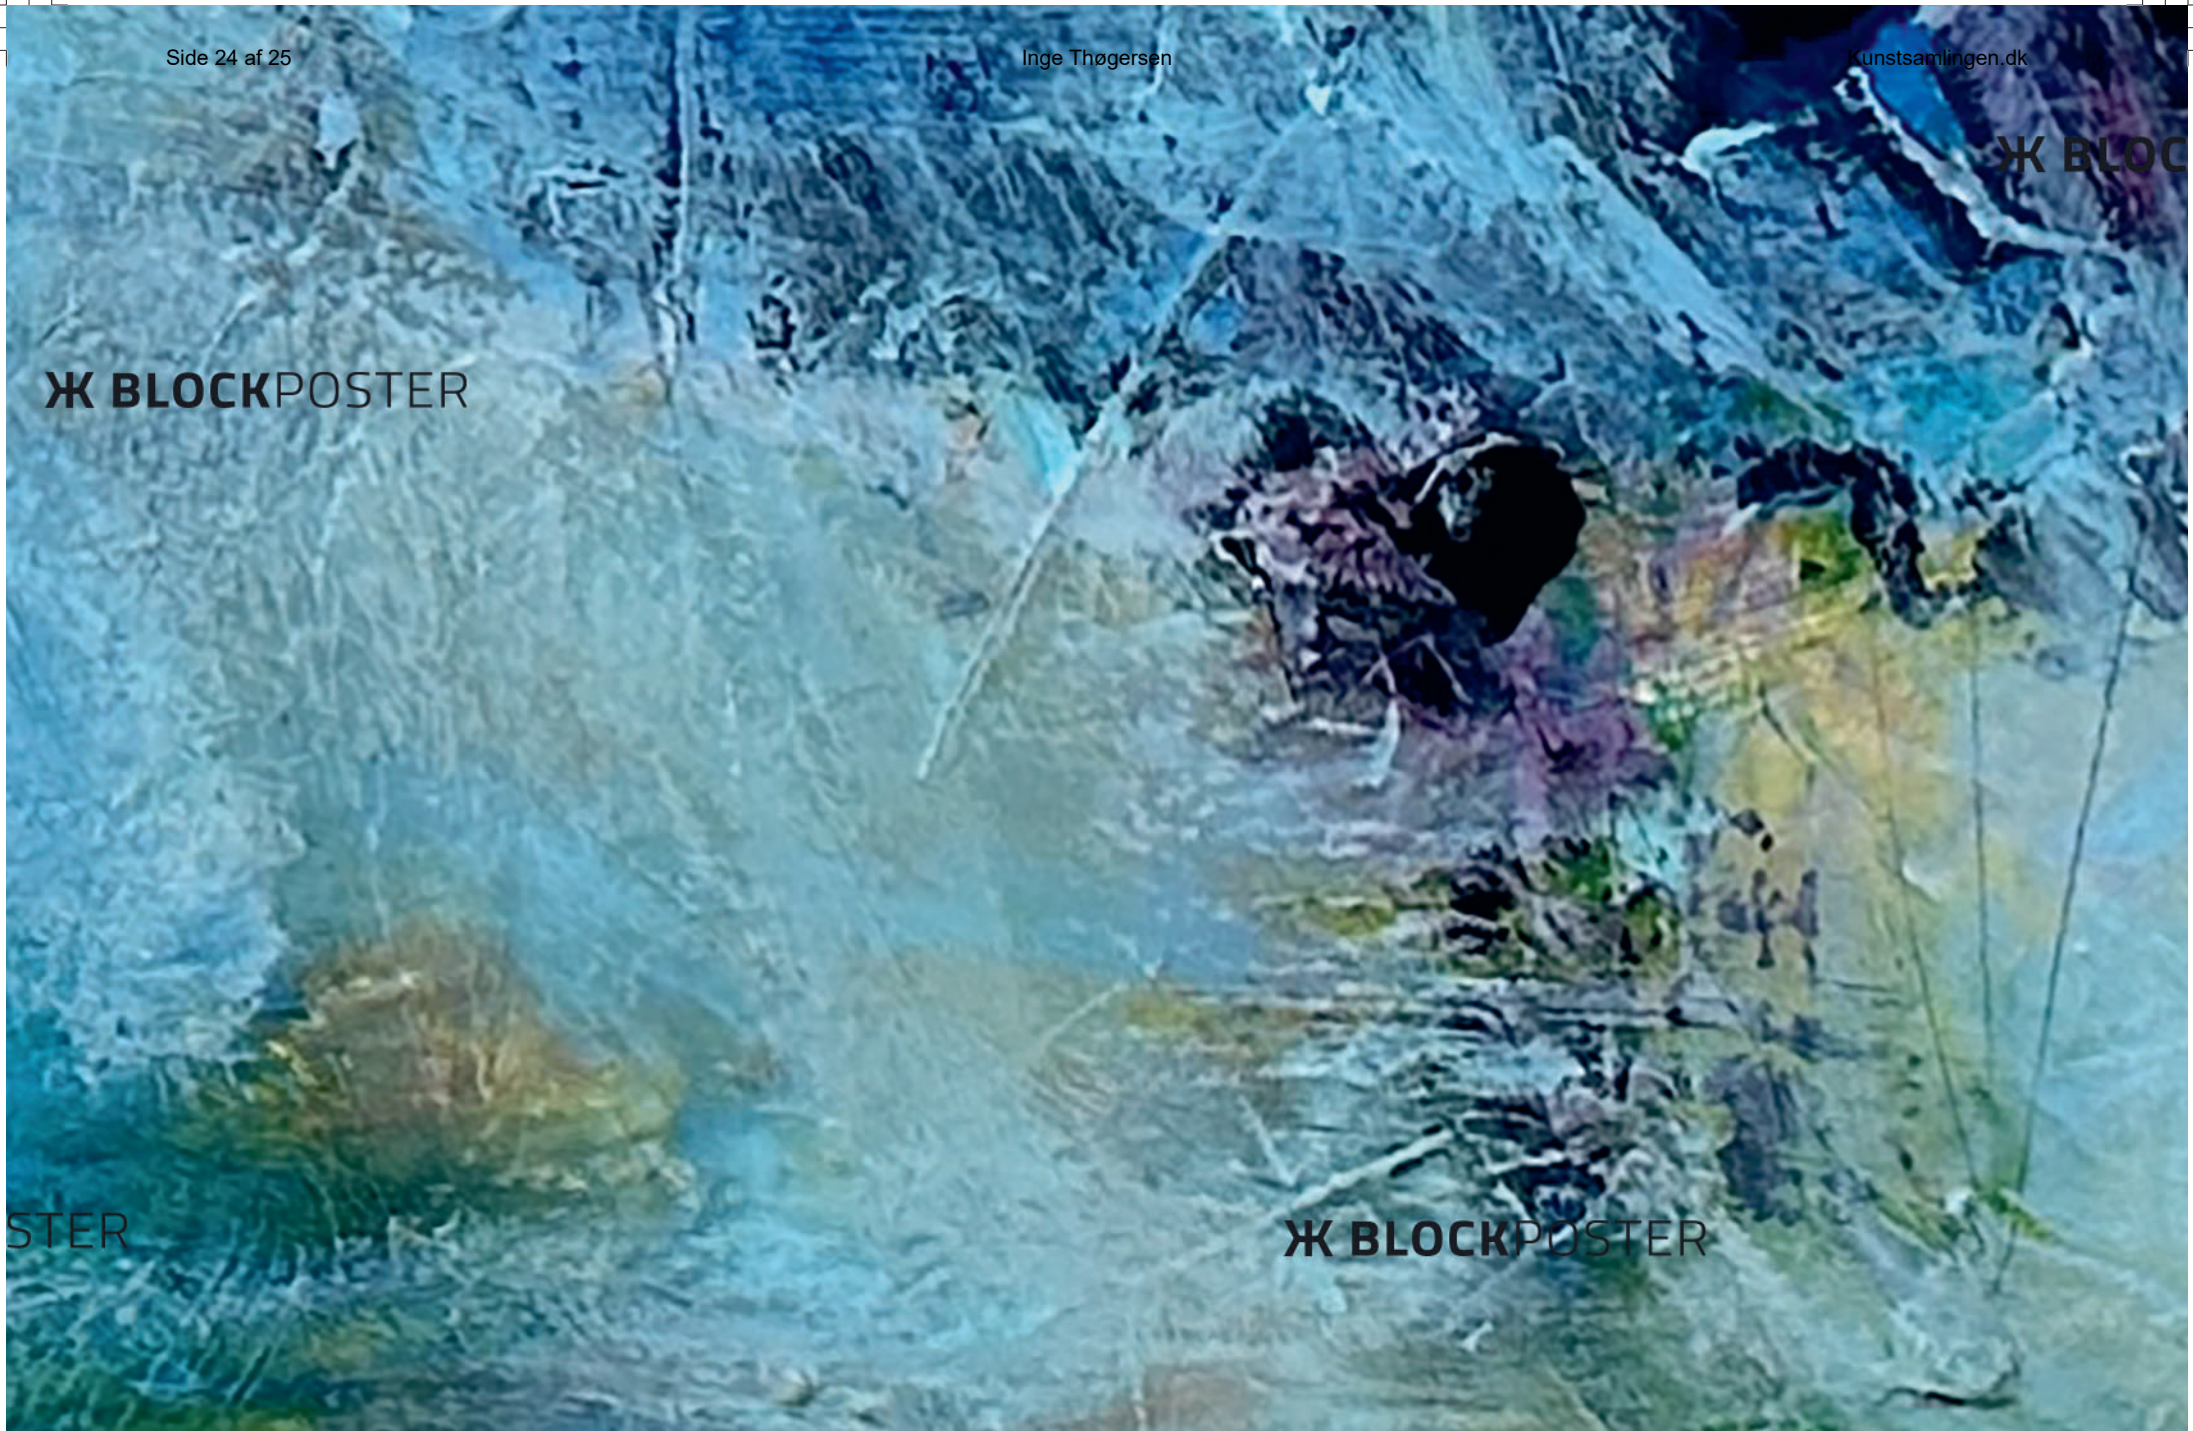

Ж BLOCKPOSTER

Ж BLOC

STER

Ж BLOCKPOSTER