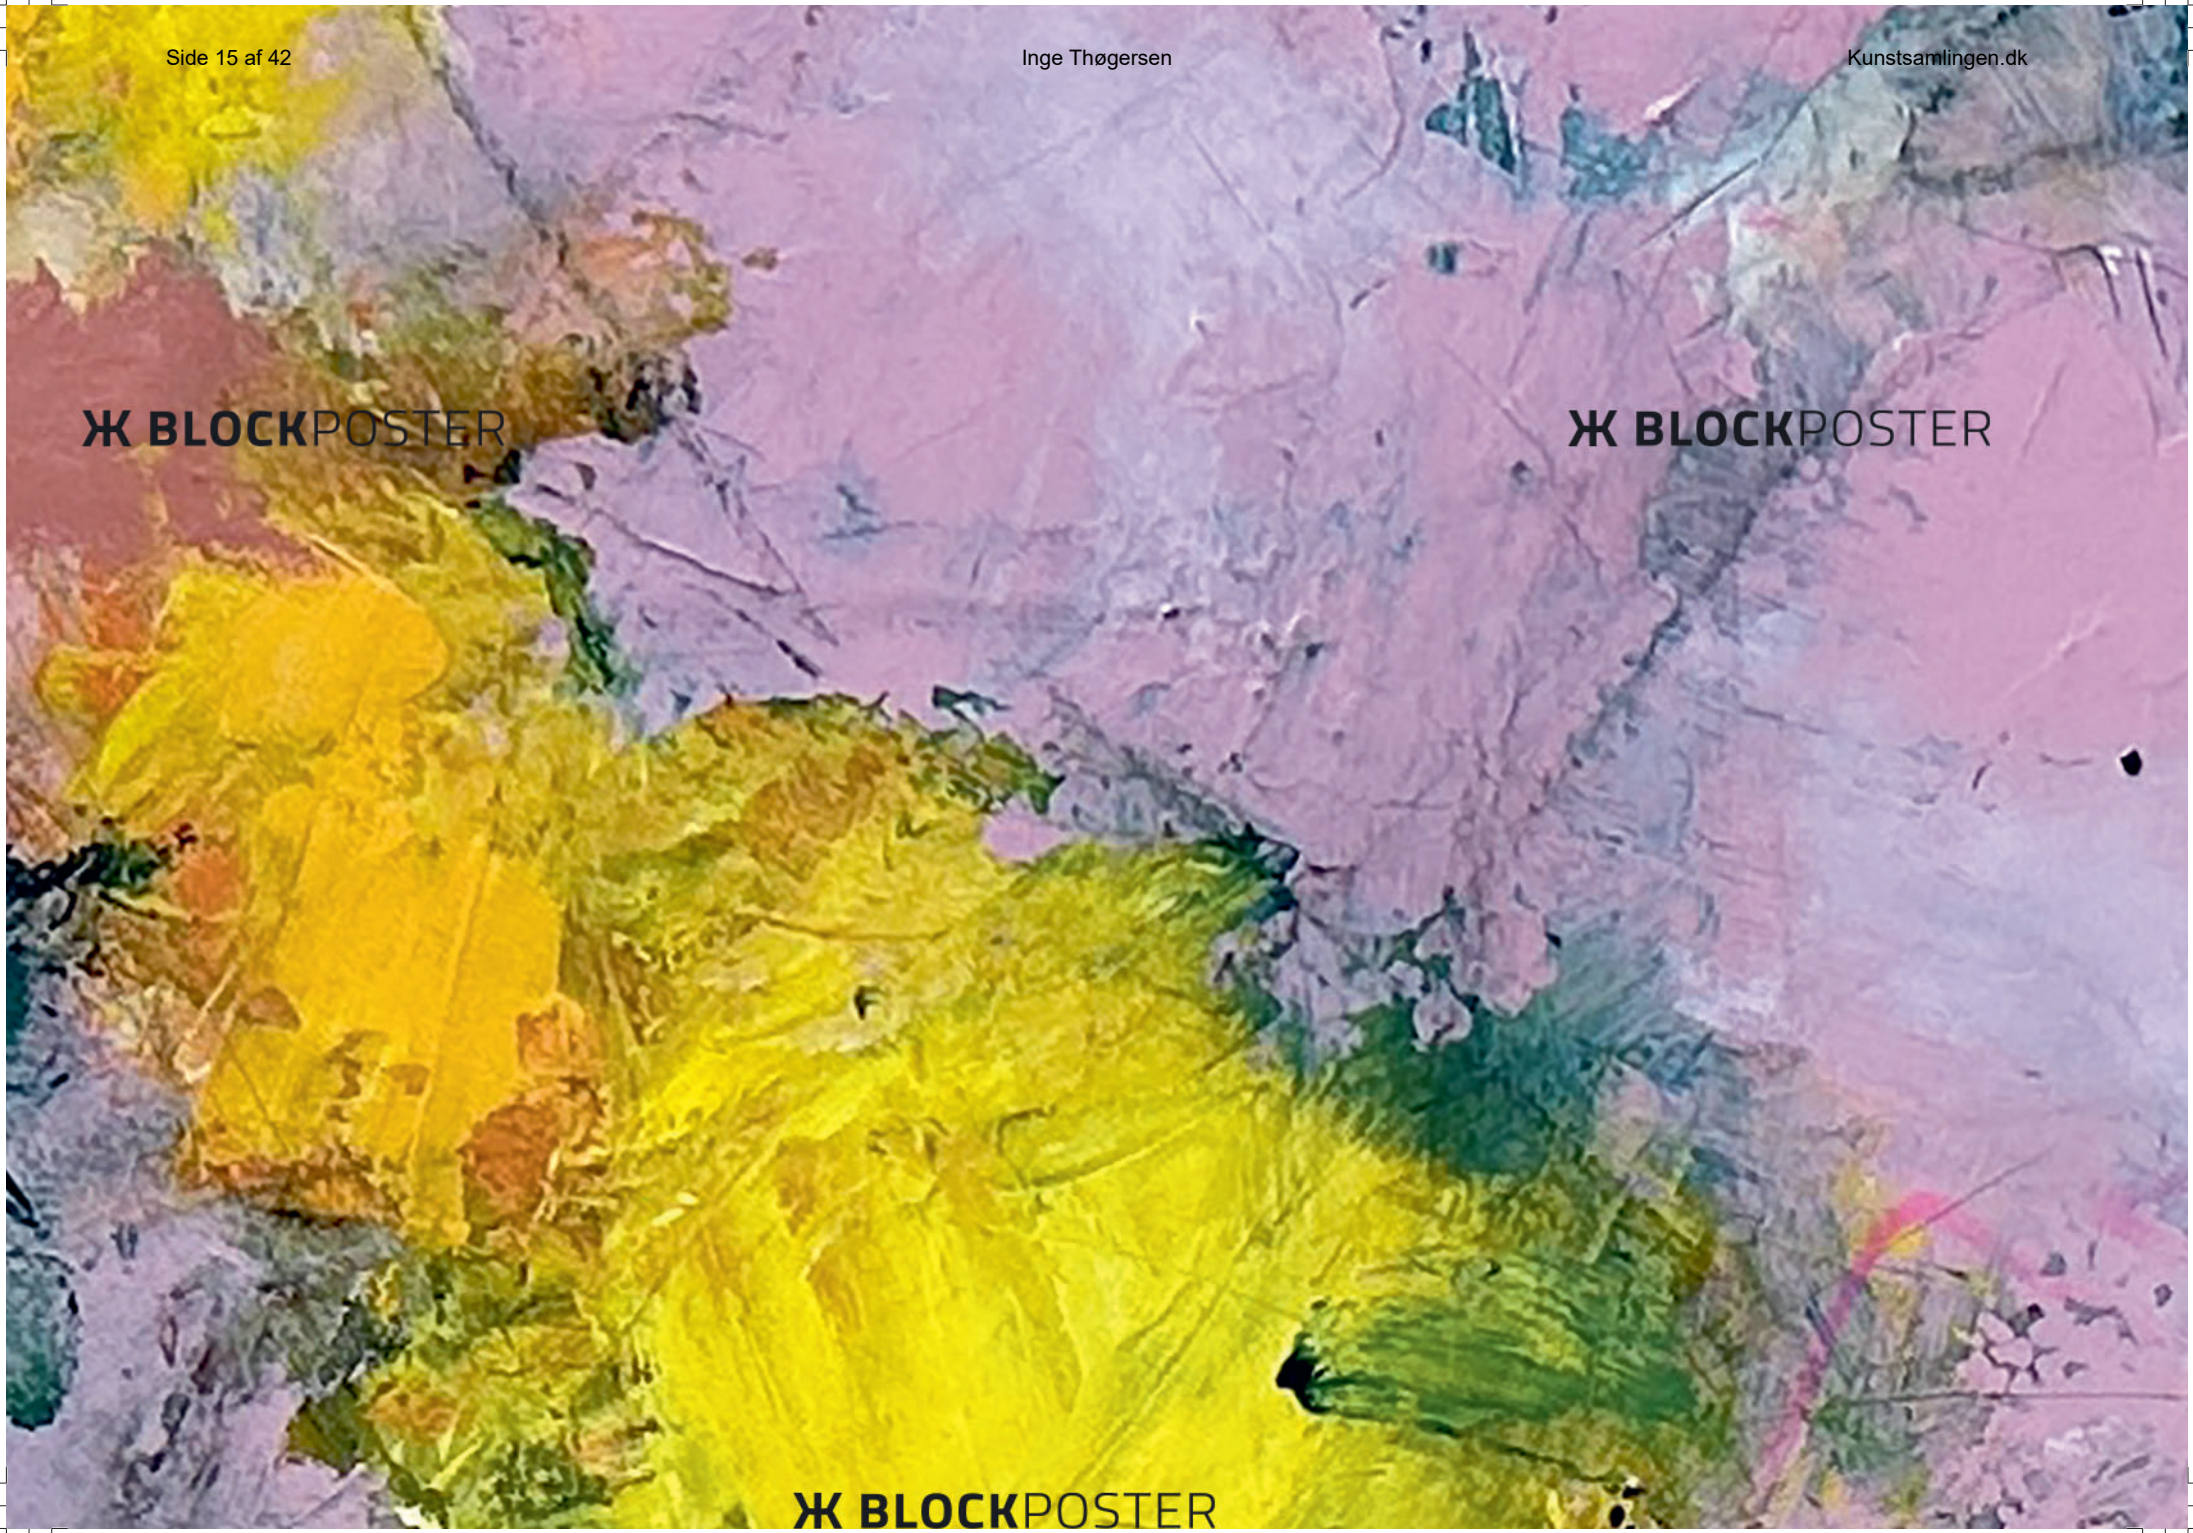

**Ж BLOCKPOSTER**

**Ж BLOCKPOSTER**

Ж BLOCKPOSTER

An abstract painting featuring a complex composition of colors and textures. The palette includes shades of purple, yellow, grey, and brown. The brushwork is visible, creating a sense of movement and depth. The overall effect is a rich, layered visual experience.

**Ж BLOCK**POSTER

**Ж BLOCK**POSTER

An abstract painting by Inge Thøgersen, featuring a complex composition of overlapping colors and textures. The palette includes shades of purple, pink, yellow, blue, and black. The brushwork is expressive and layered, creating a sense of depth and movement. The overall effect is a vibrant, multi-colored field with some darker, more defined shapes in the lower-left quadrant.

**BLOCKPOSTER**

**Ж BLOCKPOSTER**

An abstract painting by Inge Thøgersen, featuring a complex composition of layered colors and textures. The palette is dominated by warm yellows and oranges, transitioning into cooler pinks, purples, and blues. The brushwork is visible and expressive, creating a sense of movement and depth. The overall effect is a rich, multi-layered visual experience.

Ж BLOCKPOSTER

**Ж BLOCKPOSTER**

**Ж BLOCKPOSTER**

**Ж BLOCKPOSTER**

**Ж BLOCKPOSTER**

**Ж BLOCKPOSTER**

**Ж BLOCKPOSTER**

**Ж BLOCKPOSTER**