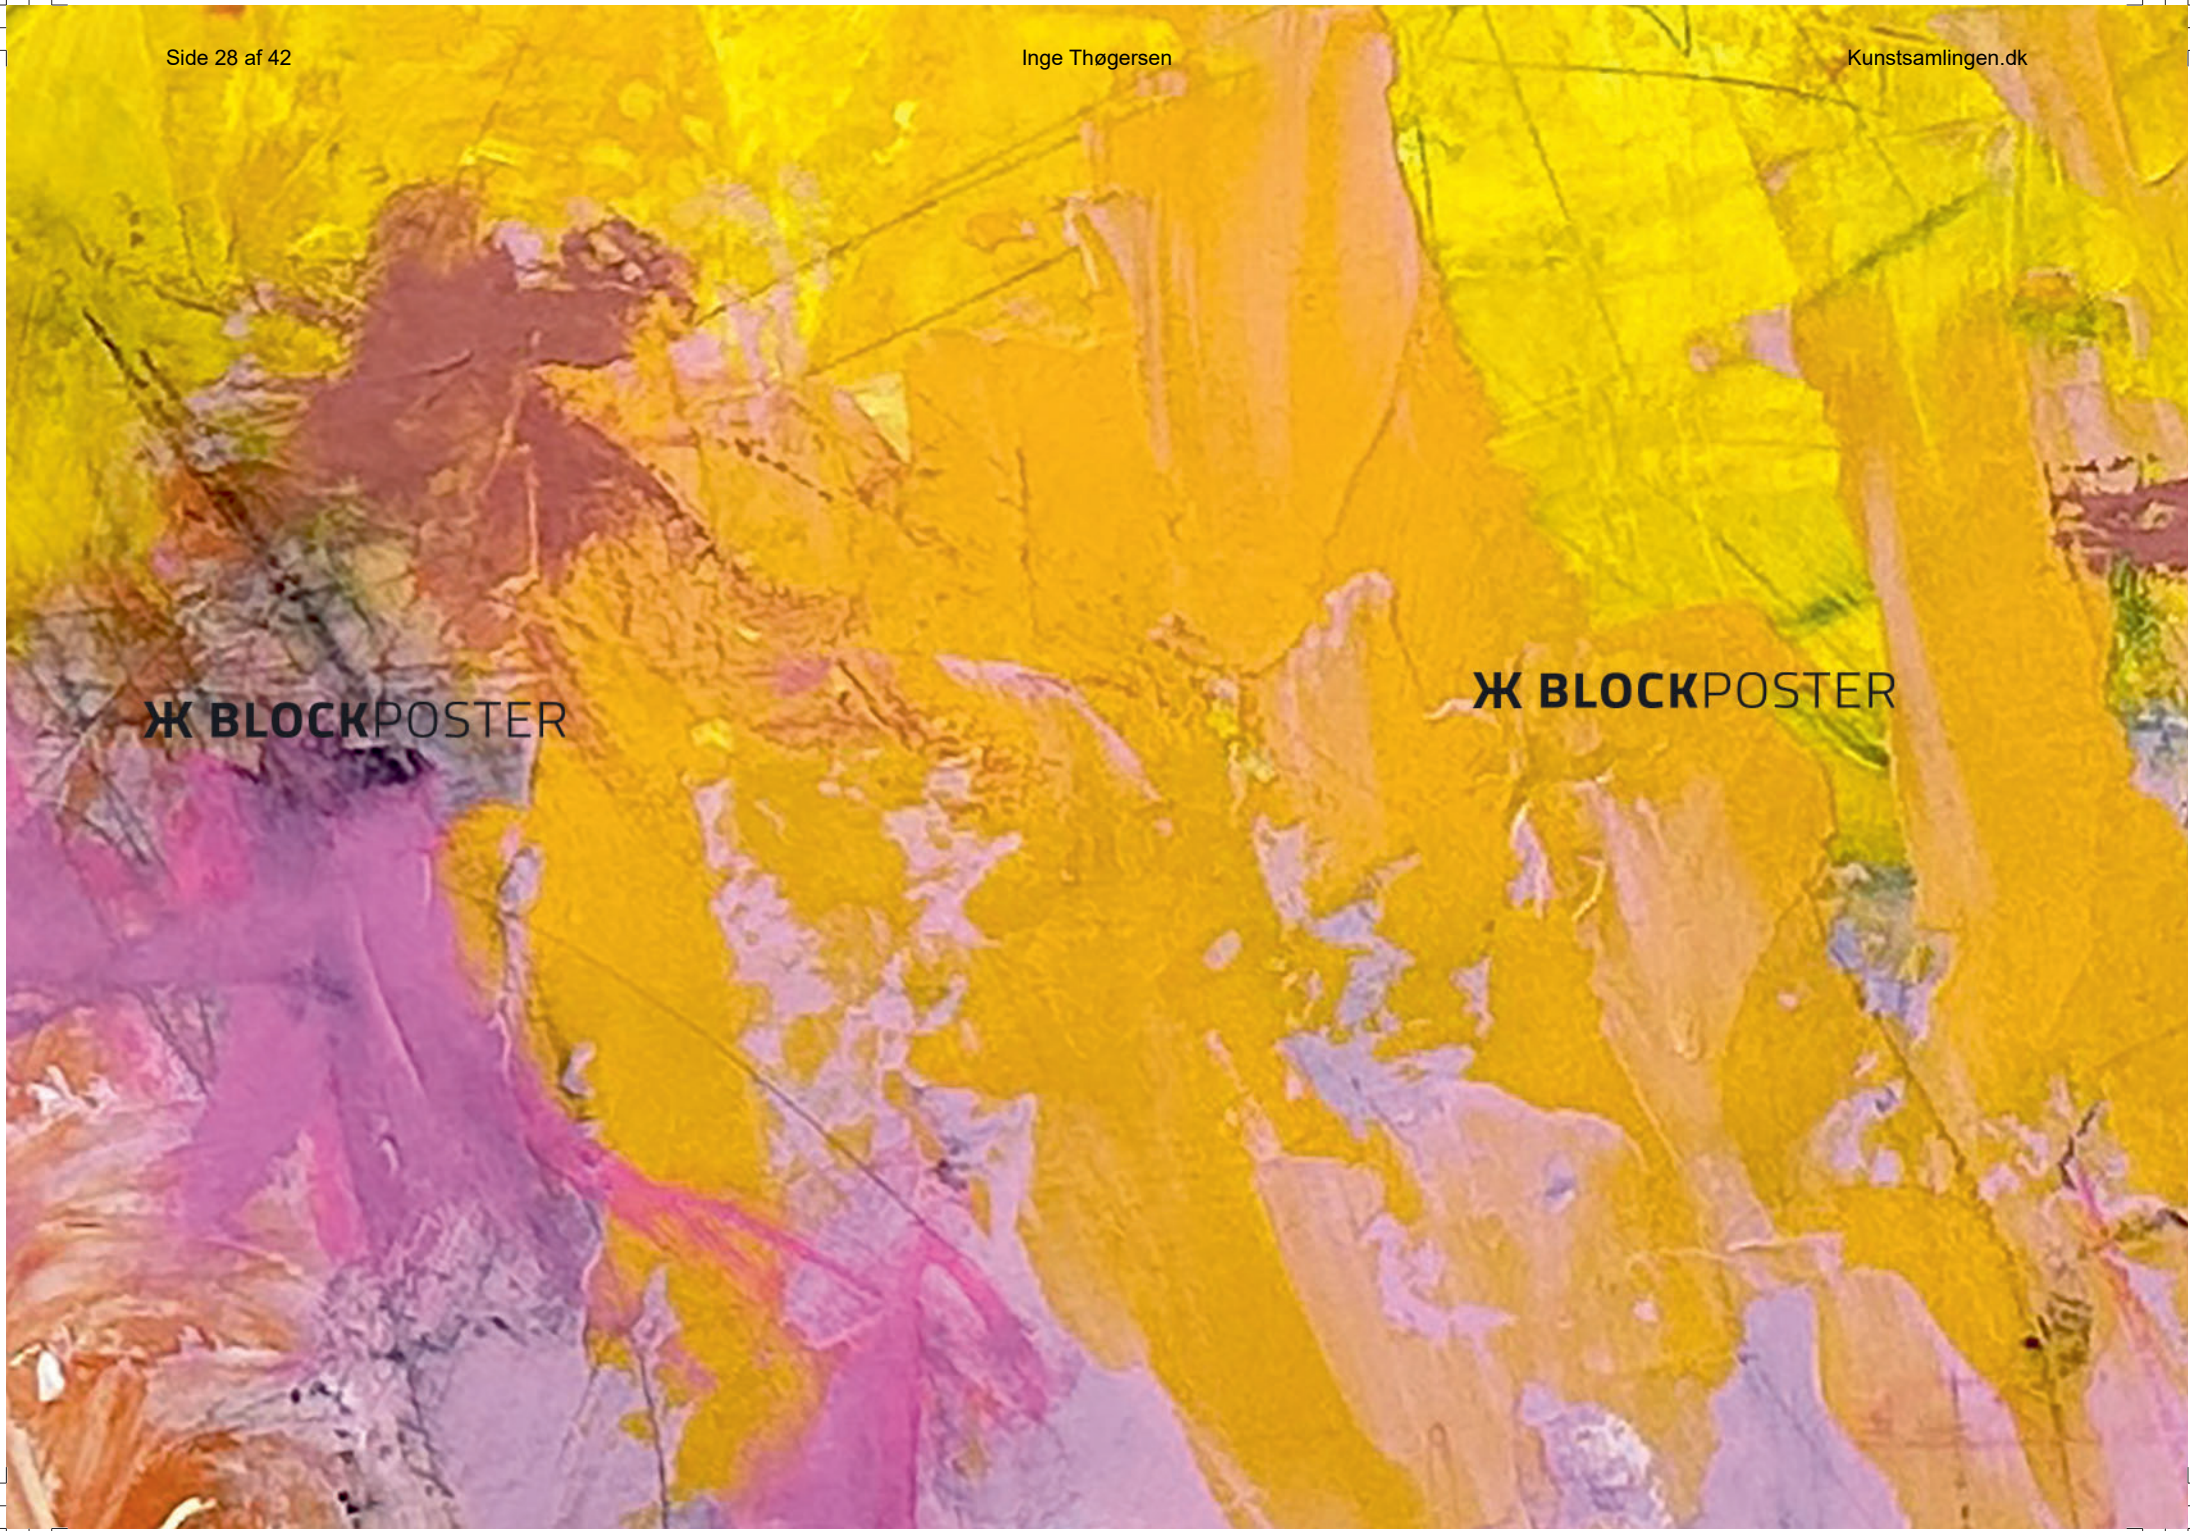

Ж BLOCKPOSTER

Ж BLOCKPOSTER