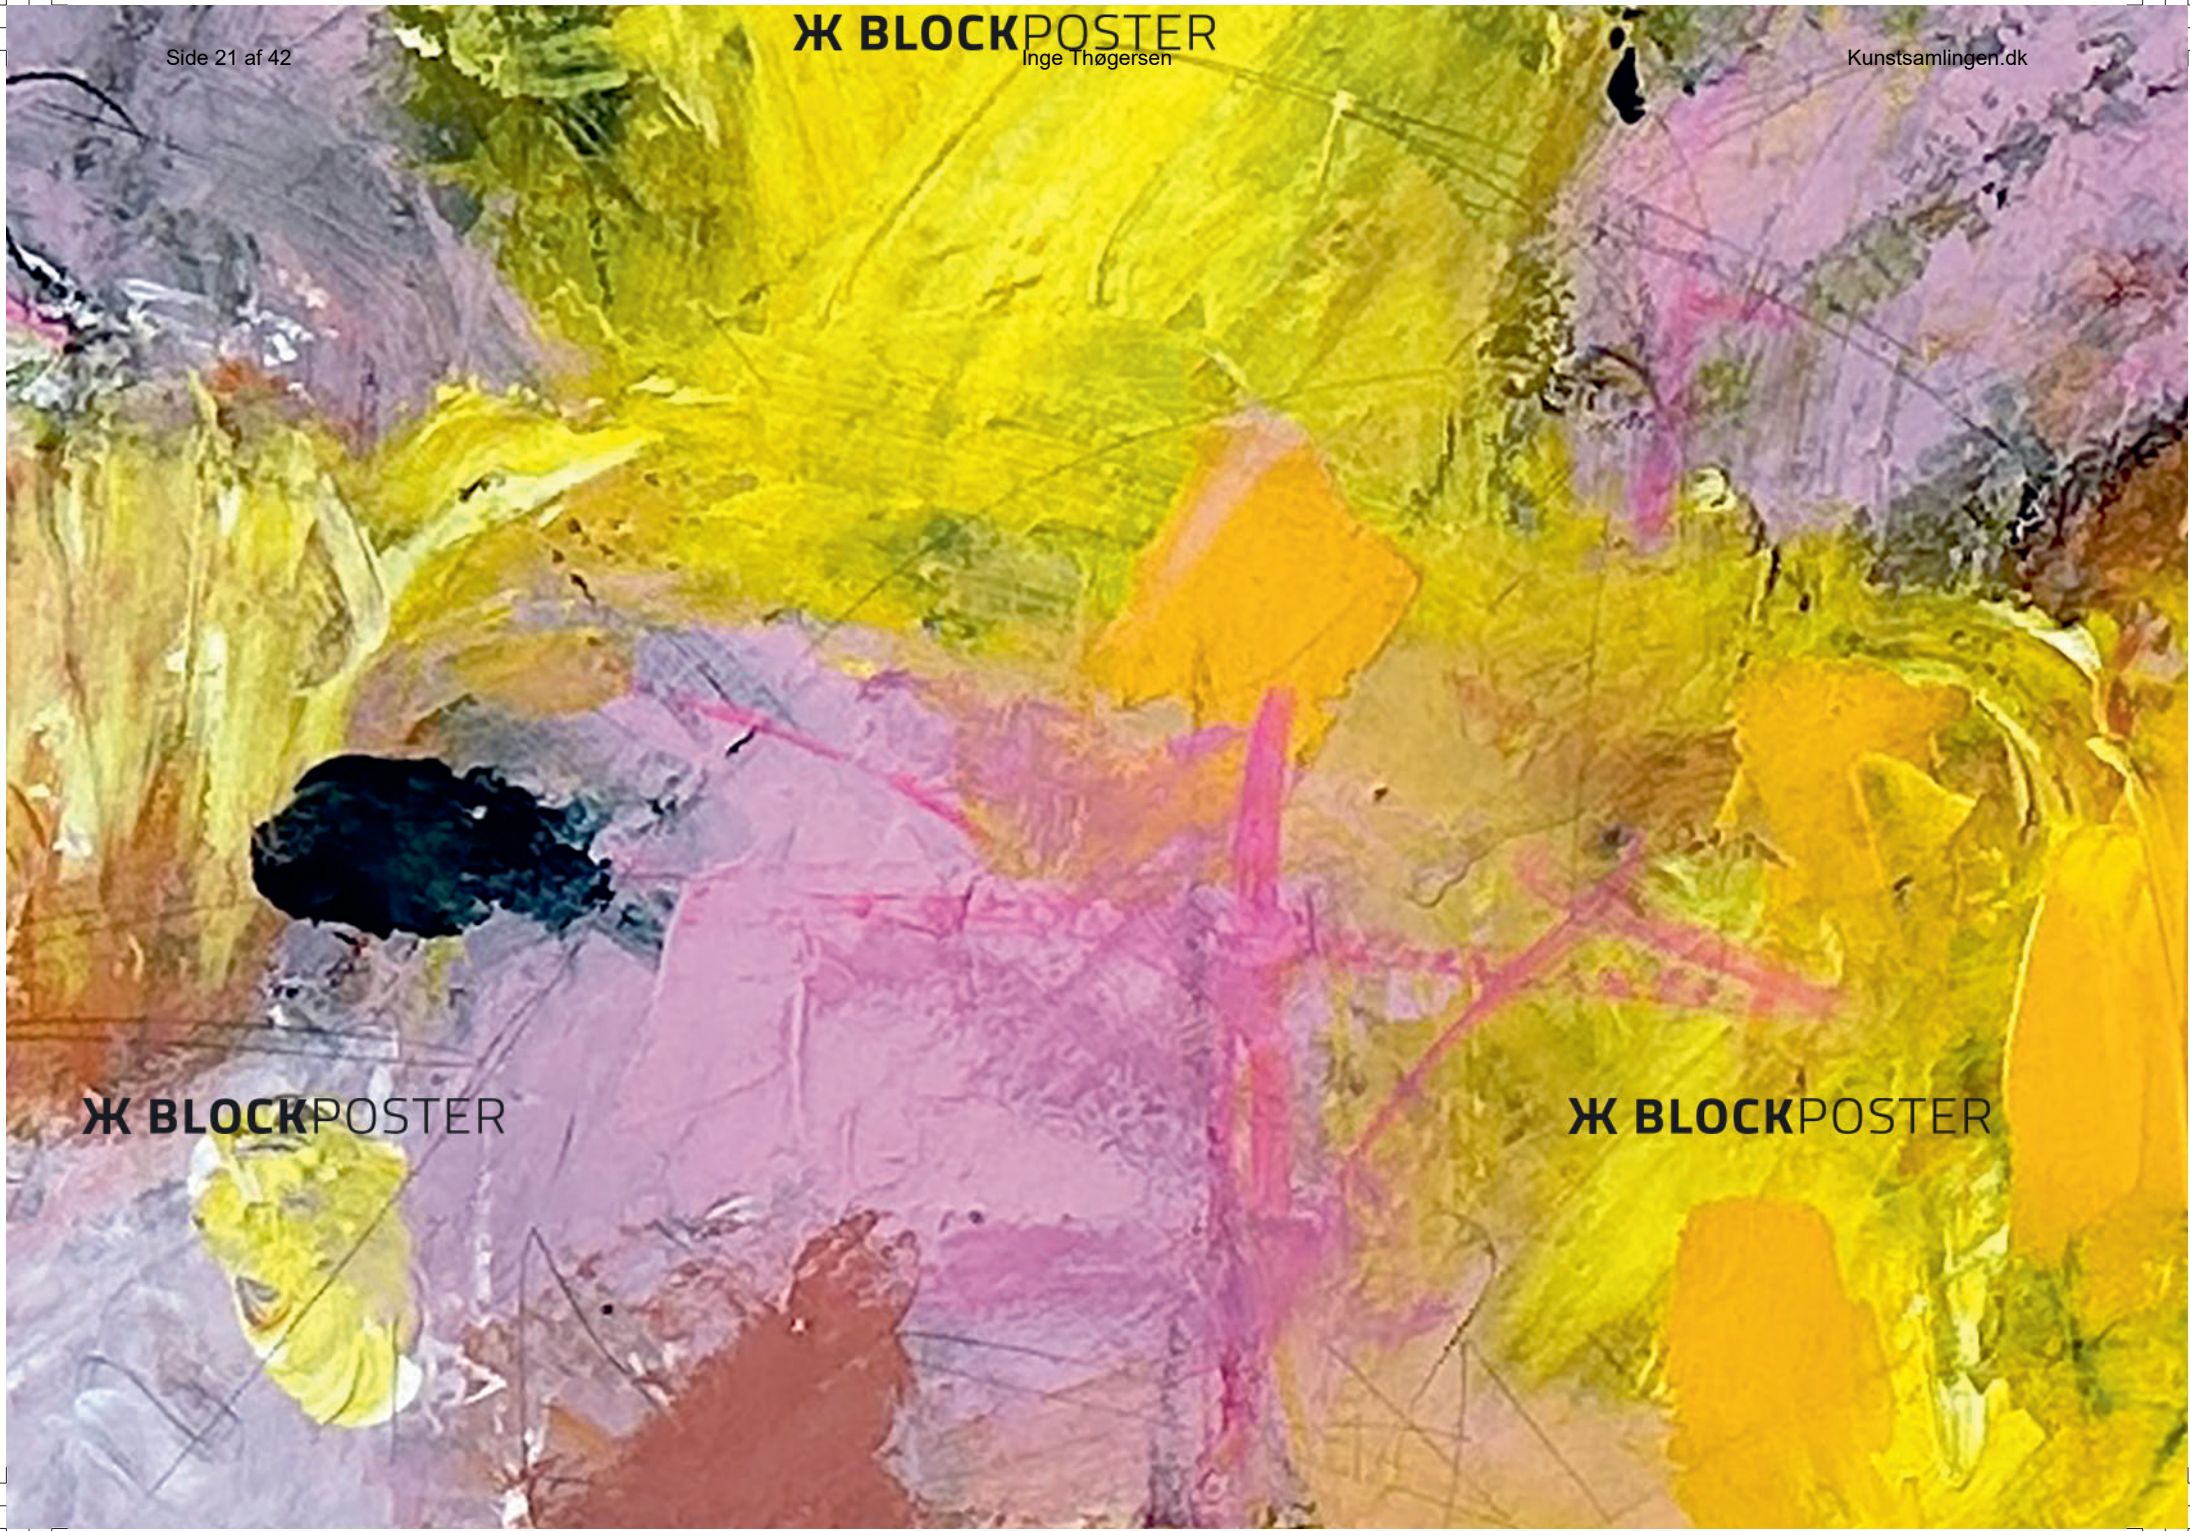

**Ж BLOCKPOSTER**

**Ж BLOCKPOSTER**

Ж BLOCKPOSTER

An abstract painting featuring a complex composition of colors and textures. The palette includes shades of purple, yellow, grey, and brown. The brushwork is visible, creating a sense of movement and depth. The overall effect is a rich, layered visual experience.

**Ж BLOCK**POSTER

**Ж BLOCK**POSTER

An abstract painting by Inge Thøgersen, featuring a complex composition of overlapping colors and textures. The palette includes shades of purple, pink, yellow, blue, and black. The brushwork is expressive and layered, creating a sense of depth and movement. The overall effect is a vibrant, multi-colored field with some darker, more defined shapes in the lower-left quadrant.

**BLOCKPOSTER**

**Ж BLOCKPOSTER**

An abstract painting by Inge Thøgersen, featuring a complex composition of layered colors and textures. The palette is dominated by warm yellows and oranges, transitioning into cooler pinks, purples, and blues. The brushwork is visible and expressive, creating a sense of movement and depth. The overall effect is a rich, multi-layered visual experience.

**Ж BLOCKPOSTER**

**Ж BLOCKPOSTER**

**X BLOCKPOSTER**

X BLOCKPOSTER

X

Ж BLOCKPOSTER

**Ж BLOCKPOSTER**

**Ж BLOCKPOSTER**