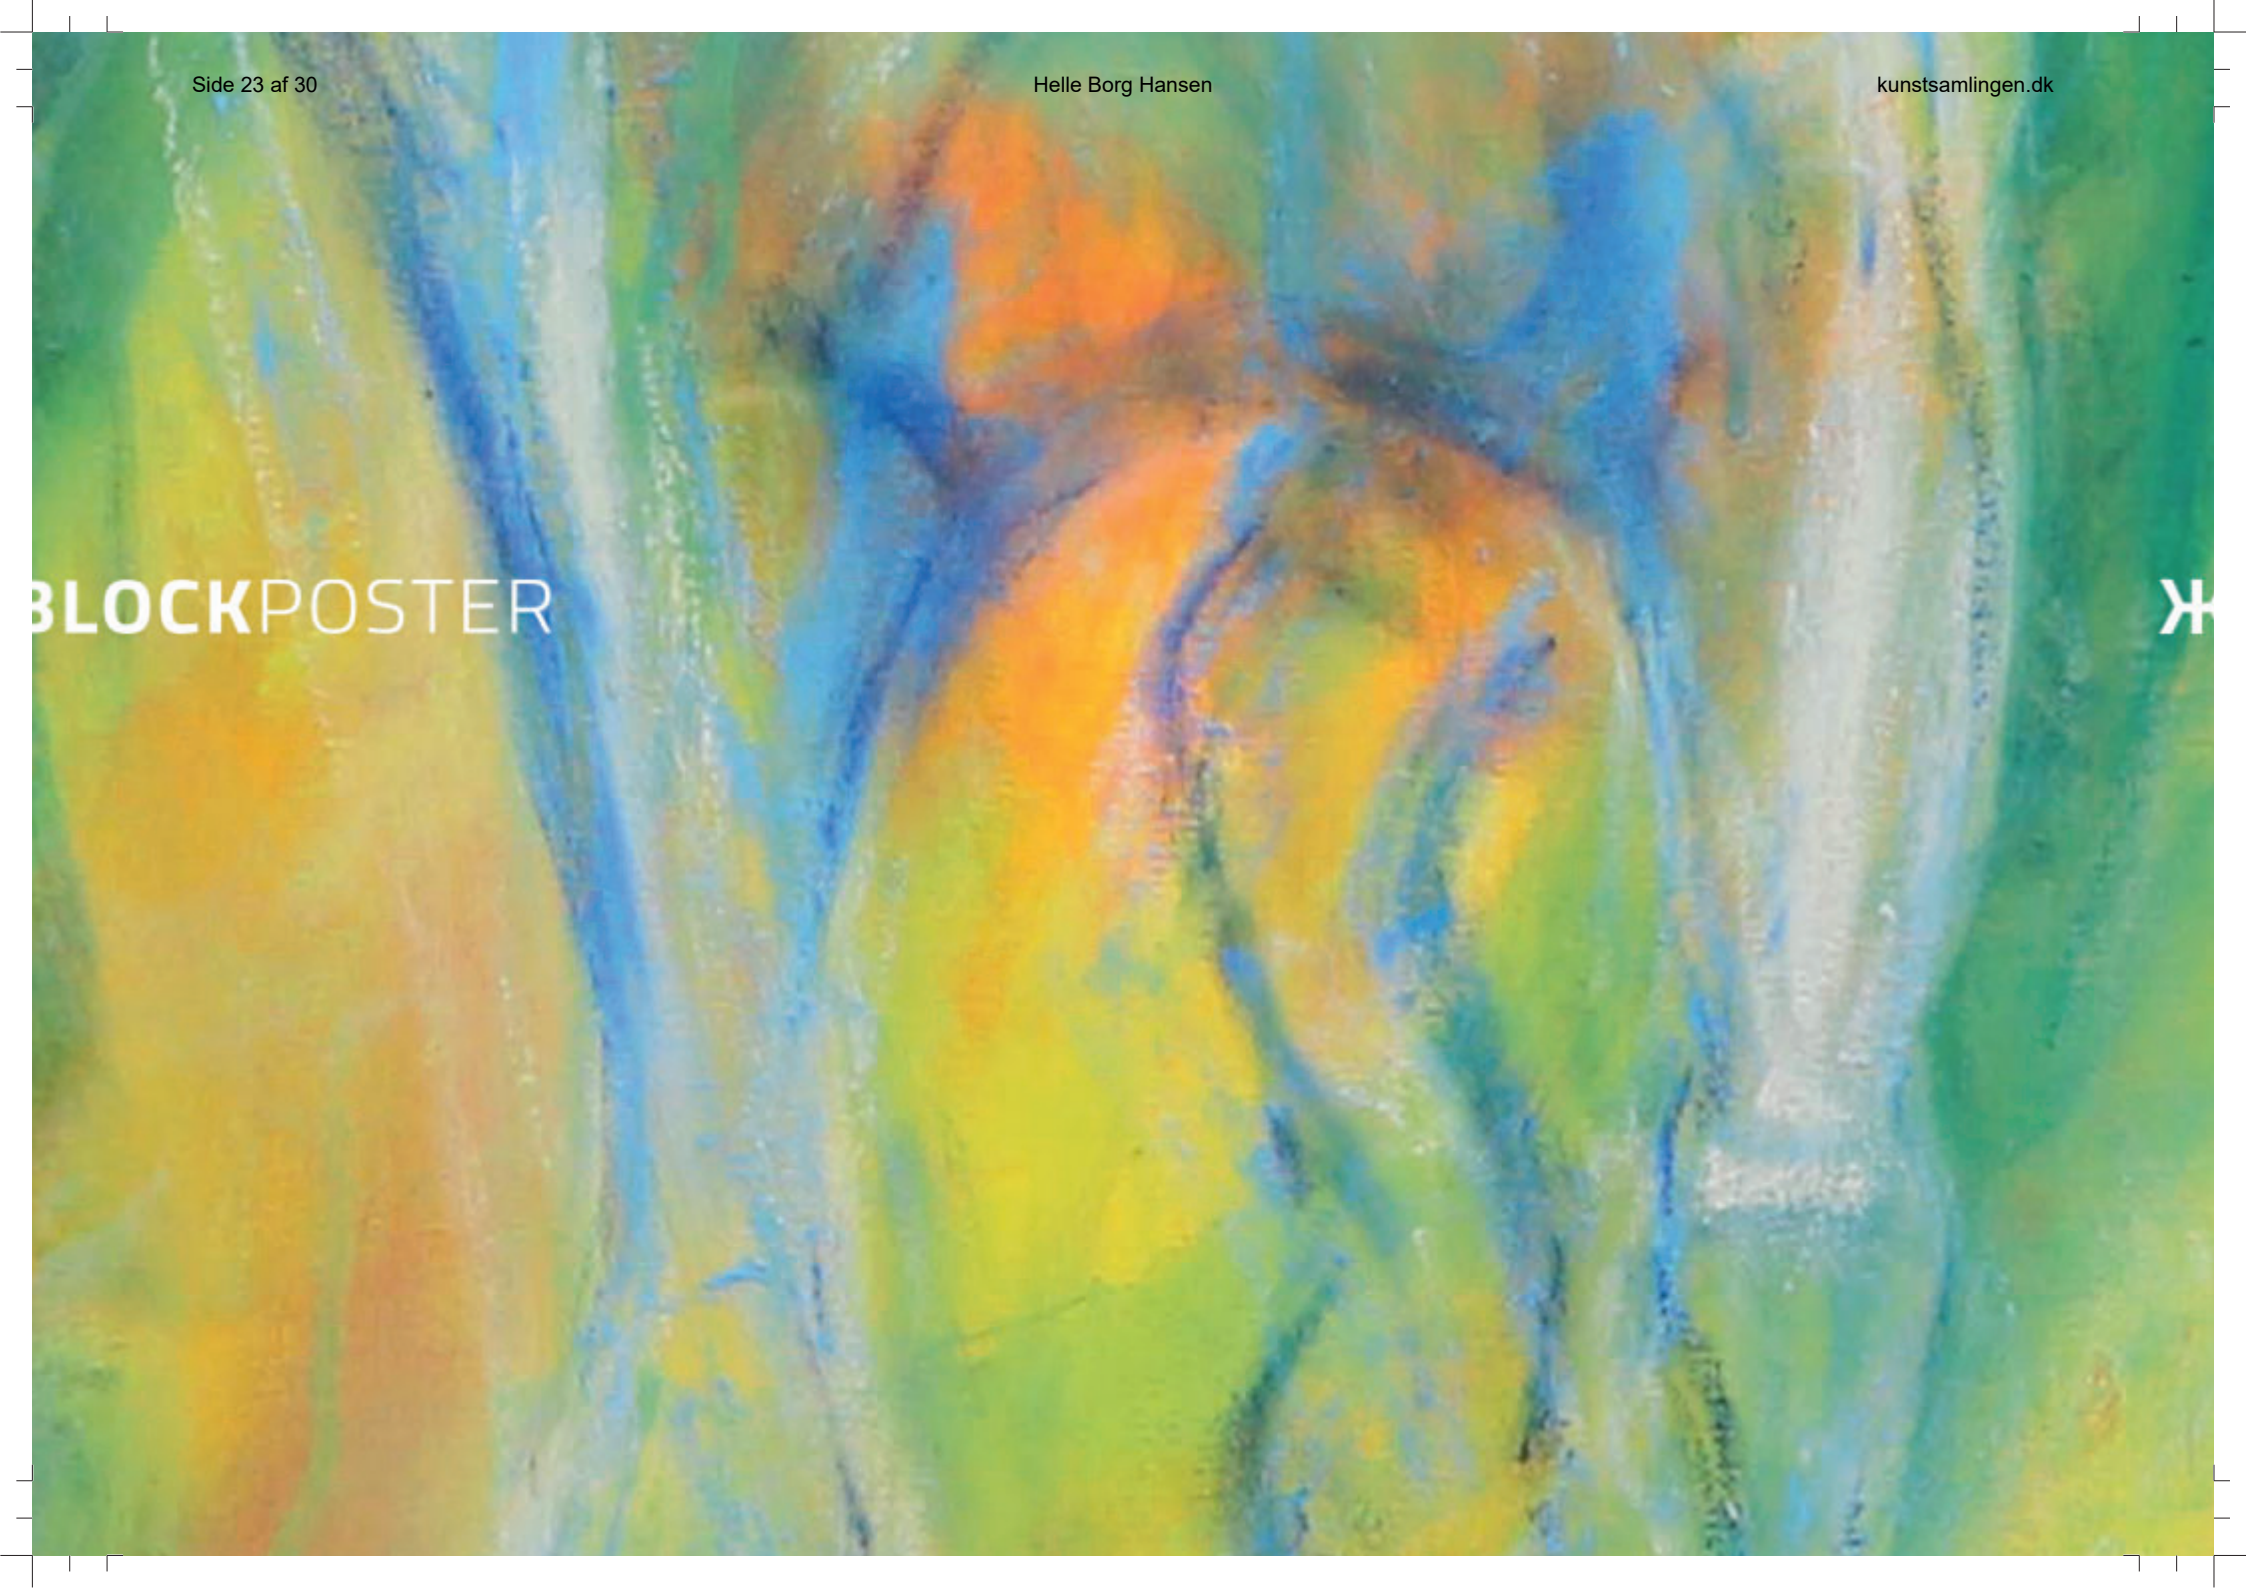

# Ж BLOCKPOSTER

An abstract painting featuring a complex interplay of colors. The palette is dominated by various shades of green, from light lime to deep forest green, interspersed with vibrant blues and hints of yellow and orange. The brushwork is expressive and textured, with visible strokes and areas of color blending. The overall composition is dynamic and layered, creating a sense of depth and movement.

# Ж BLOCKPOSTER

An abstract painting featuring a vibrant palette of green, blue, and purple. The composition is dominated by broad, sweeping brushstrokes that create a sense of movement and depth. The colors are layered and blended, with some areas appearing more saturated than others. The overall effect is one of organic, flowing forms. The text 'Ж BLOCKPOSTER' is overlaid in the center-right of the image.

**Ж BLOCKPOSTER**

An abstract painting featuring a rich palette of colors including greens, blues, yellows, oranges, and purples. The brushstrokes are visible and expressive, creating a textured and layered effect. The composition is non-representational, with various shapes and colors blending together.

# Ж BLOCKPOSTER

An abstract painting featuring a rich palette of colors including green, yellow, orange, blue, and white. The brushstrokes are thick and expressive, creating a textured, layered effect. The composition is non-representational, with colors blending and overlapping in a dynamic, organic manner.