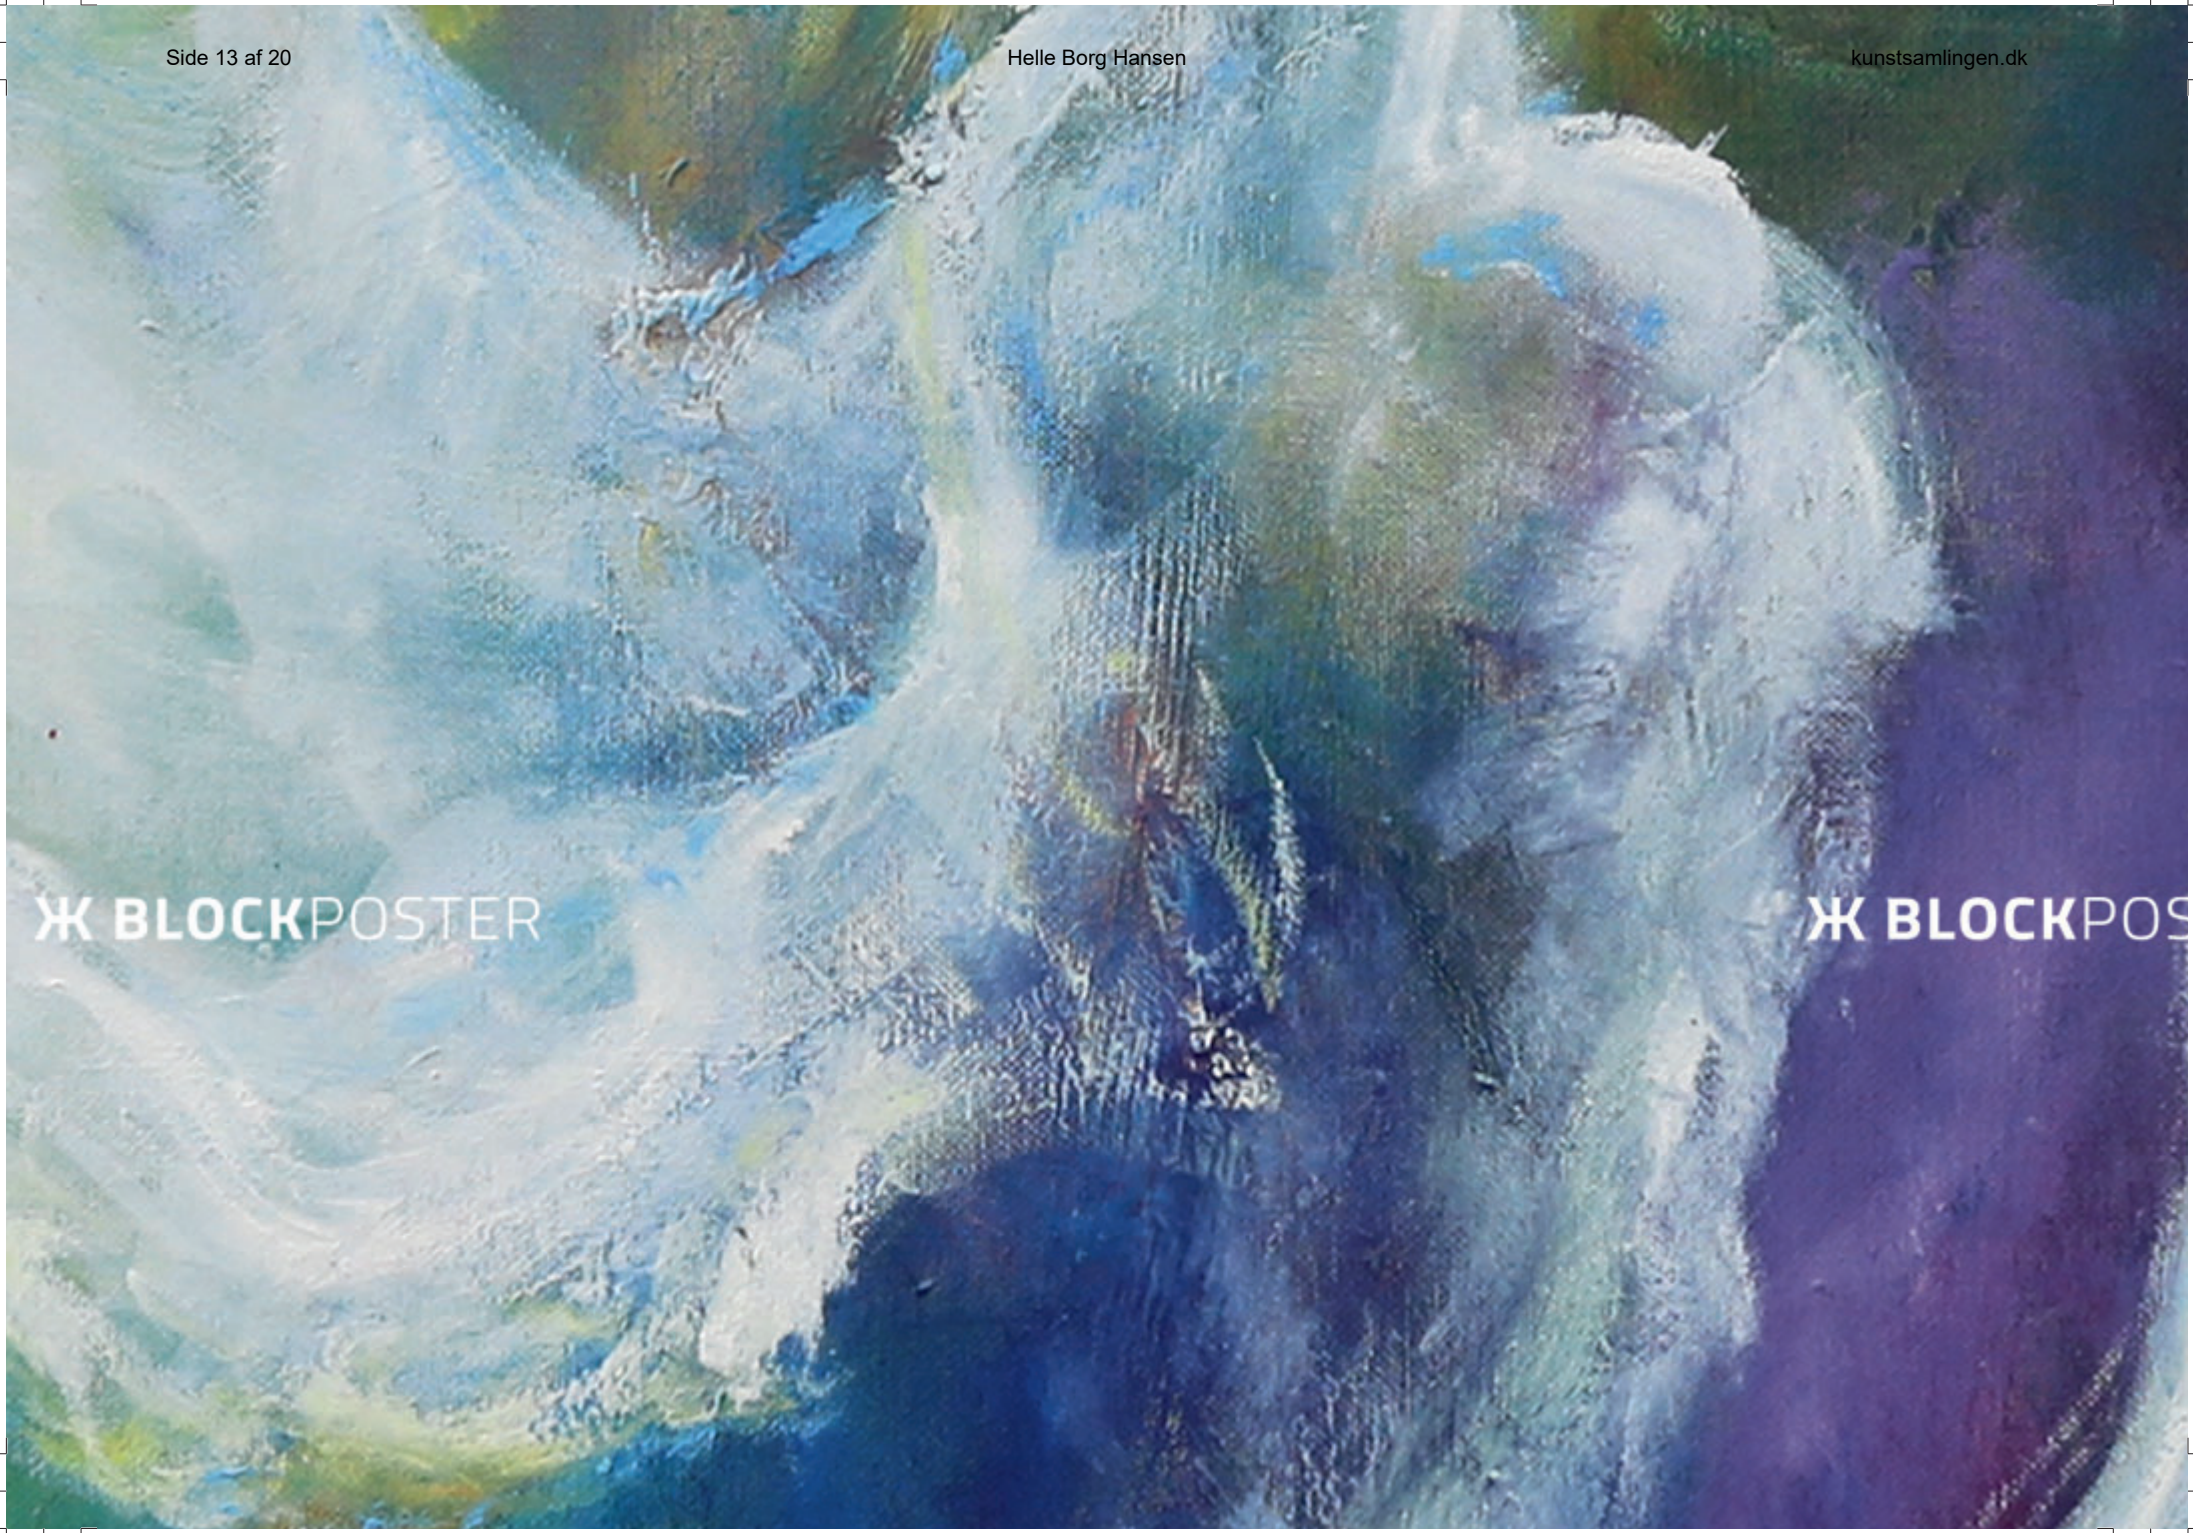

Ж BLOCKPOSTER

Ж BLOCKPOS