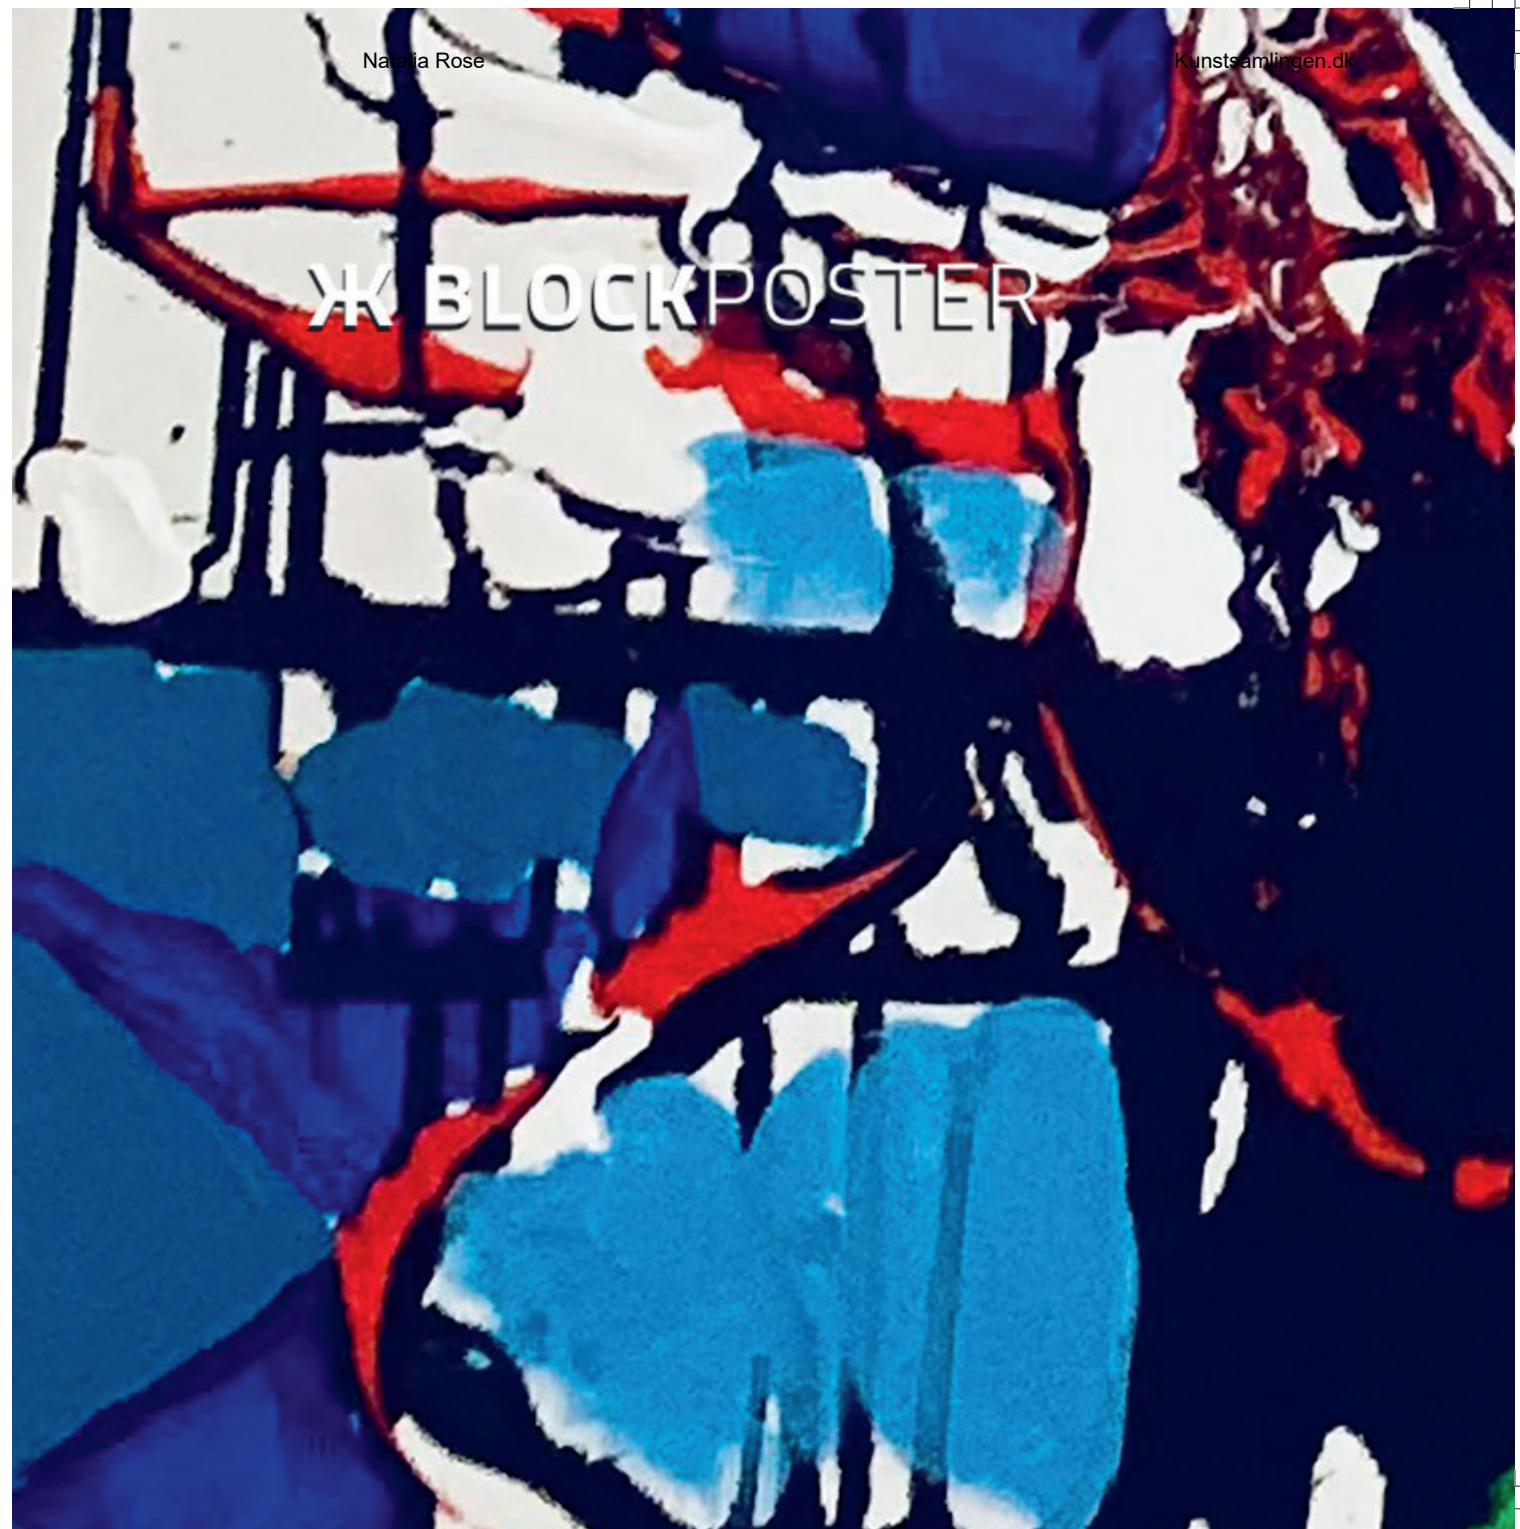

# Ж BLOCKPOSTER

An abstract artwork featuring a complex composition of bold, overlapping shapes and vibrant colors. The palette includes bright red, deep blue, green, and white. The forms are irregular and layered, creating a sense of depth and movement. The overall style is reminiscent of mid-century modern abstract art.

# X BLOCKPOSTER

**✂ BLOCKPOSTER**

Ж BLOCK

KPOSTER

✂ BLOCKPOSTER

Ж BLOCKPOSTER

Ж BLOCKPOSTER

# Ж BLOCKPOSTER

An abstract painting featuring large, bold blocks of color. The composition is dominated by a large area of bright blue on the left and top, with a thick, curved band of red cutting across it. Below the blue, there are two dark blue triangular shapes pointing upwards. On the right side, there is a white rectangular area framed by dark blue lines, resembling a window or a doorway. Inside this white area, there are some dark, indistinct shapes, possibly representing a landscape or architectural details. The overall style is graphic and expressive, characteristic of mid-20th-century abstract art.