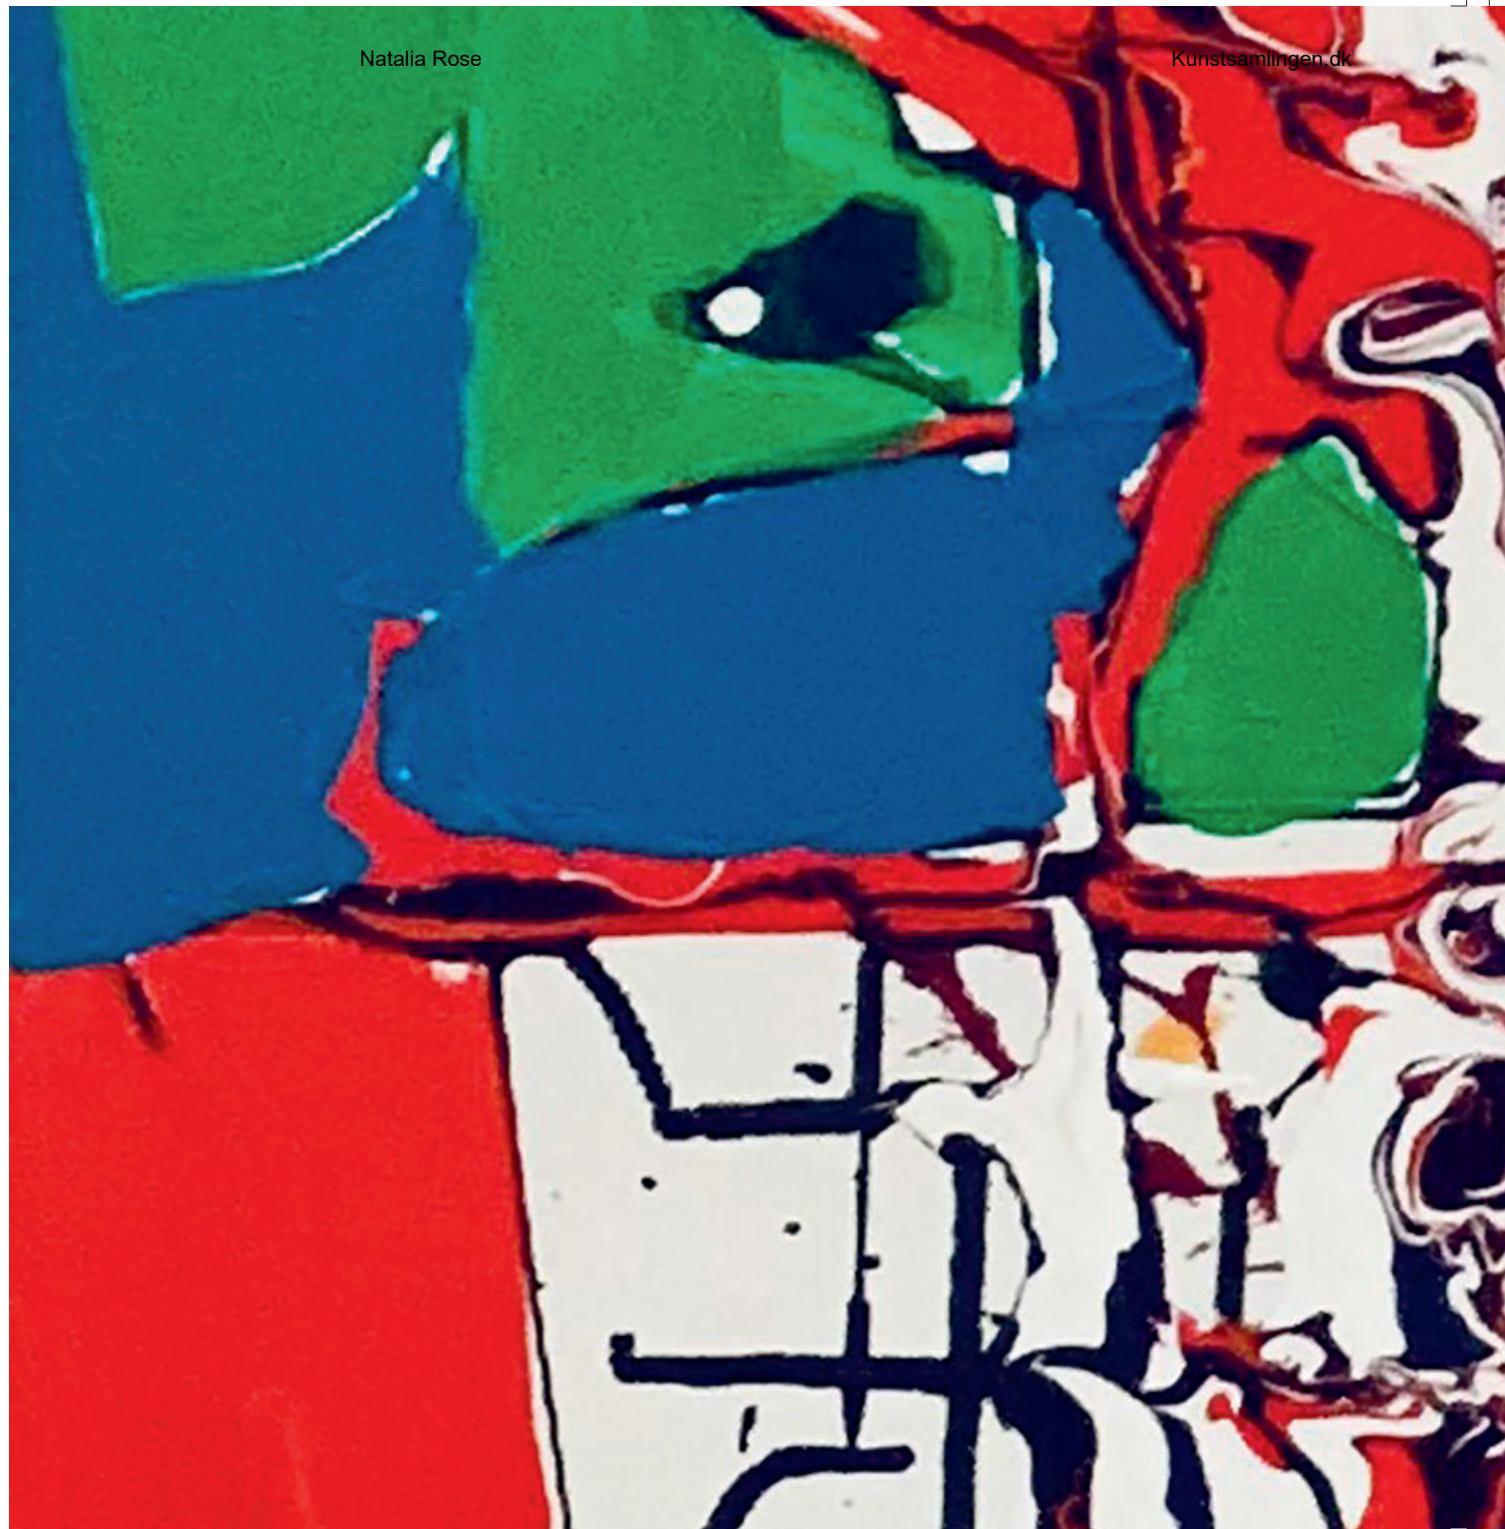

# Ж BLOCKPOSTER

An abstract artwork featuring a complex composition of bold, overlapping shapes and vibrant colors. The palette includes bright red, deep blue, green, and white. The forms are irregular and layered, creating a sense of depth and movement. The overall style is reminiscent of mid-century modern abstract art.

# X BLOCKPOSTER

**✂ BLOCKPOSTER**

Ж BLOCK

KPOSTER

✂ BLOCKPOSTER

Ж BLOCKPOSTER

Ж BLOCKPOSTER

# Ж BLOCKPOSTER

An abstract painting featuring large, bold blocks of color. The composition is dominated by a large area of bright blue on the left and top, with a thick, curved band of red cutting across it. Below the blue, there are two dark blue triangular shapes pointing upwards. On the right side, there is a white rectangular area framed by dark blue lines, resembling a window or a doorway. Inside this white area, there are some dark, indistinct shapes, possibly representing a landscape or architectural details. The overall style is graphic and expressive, characteristic of mid-20th-century abstract art.