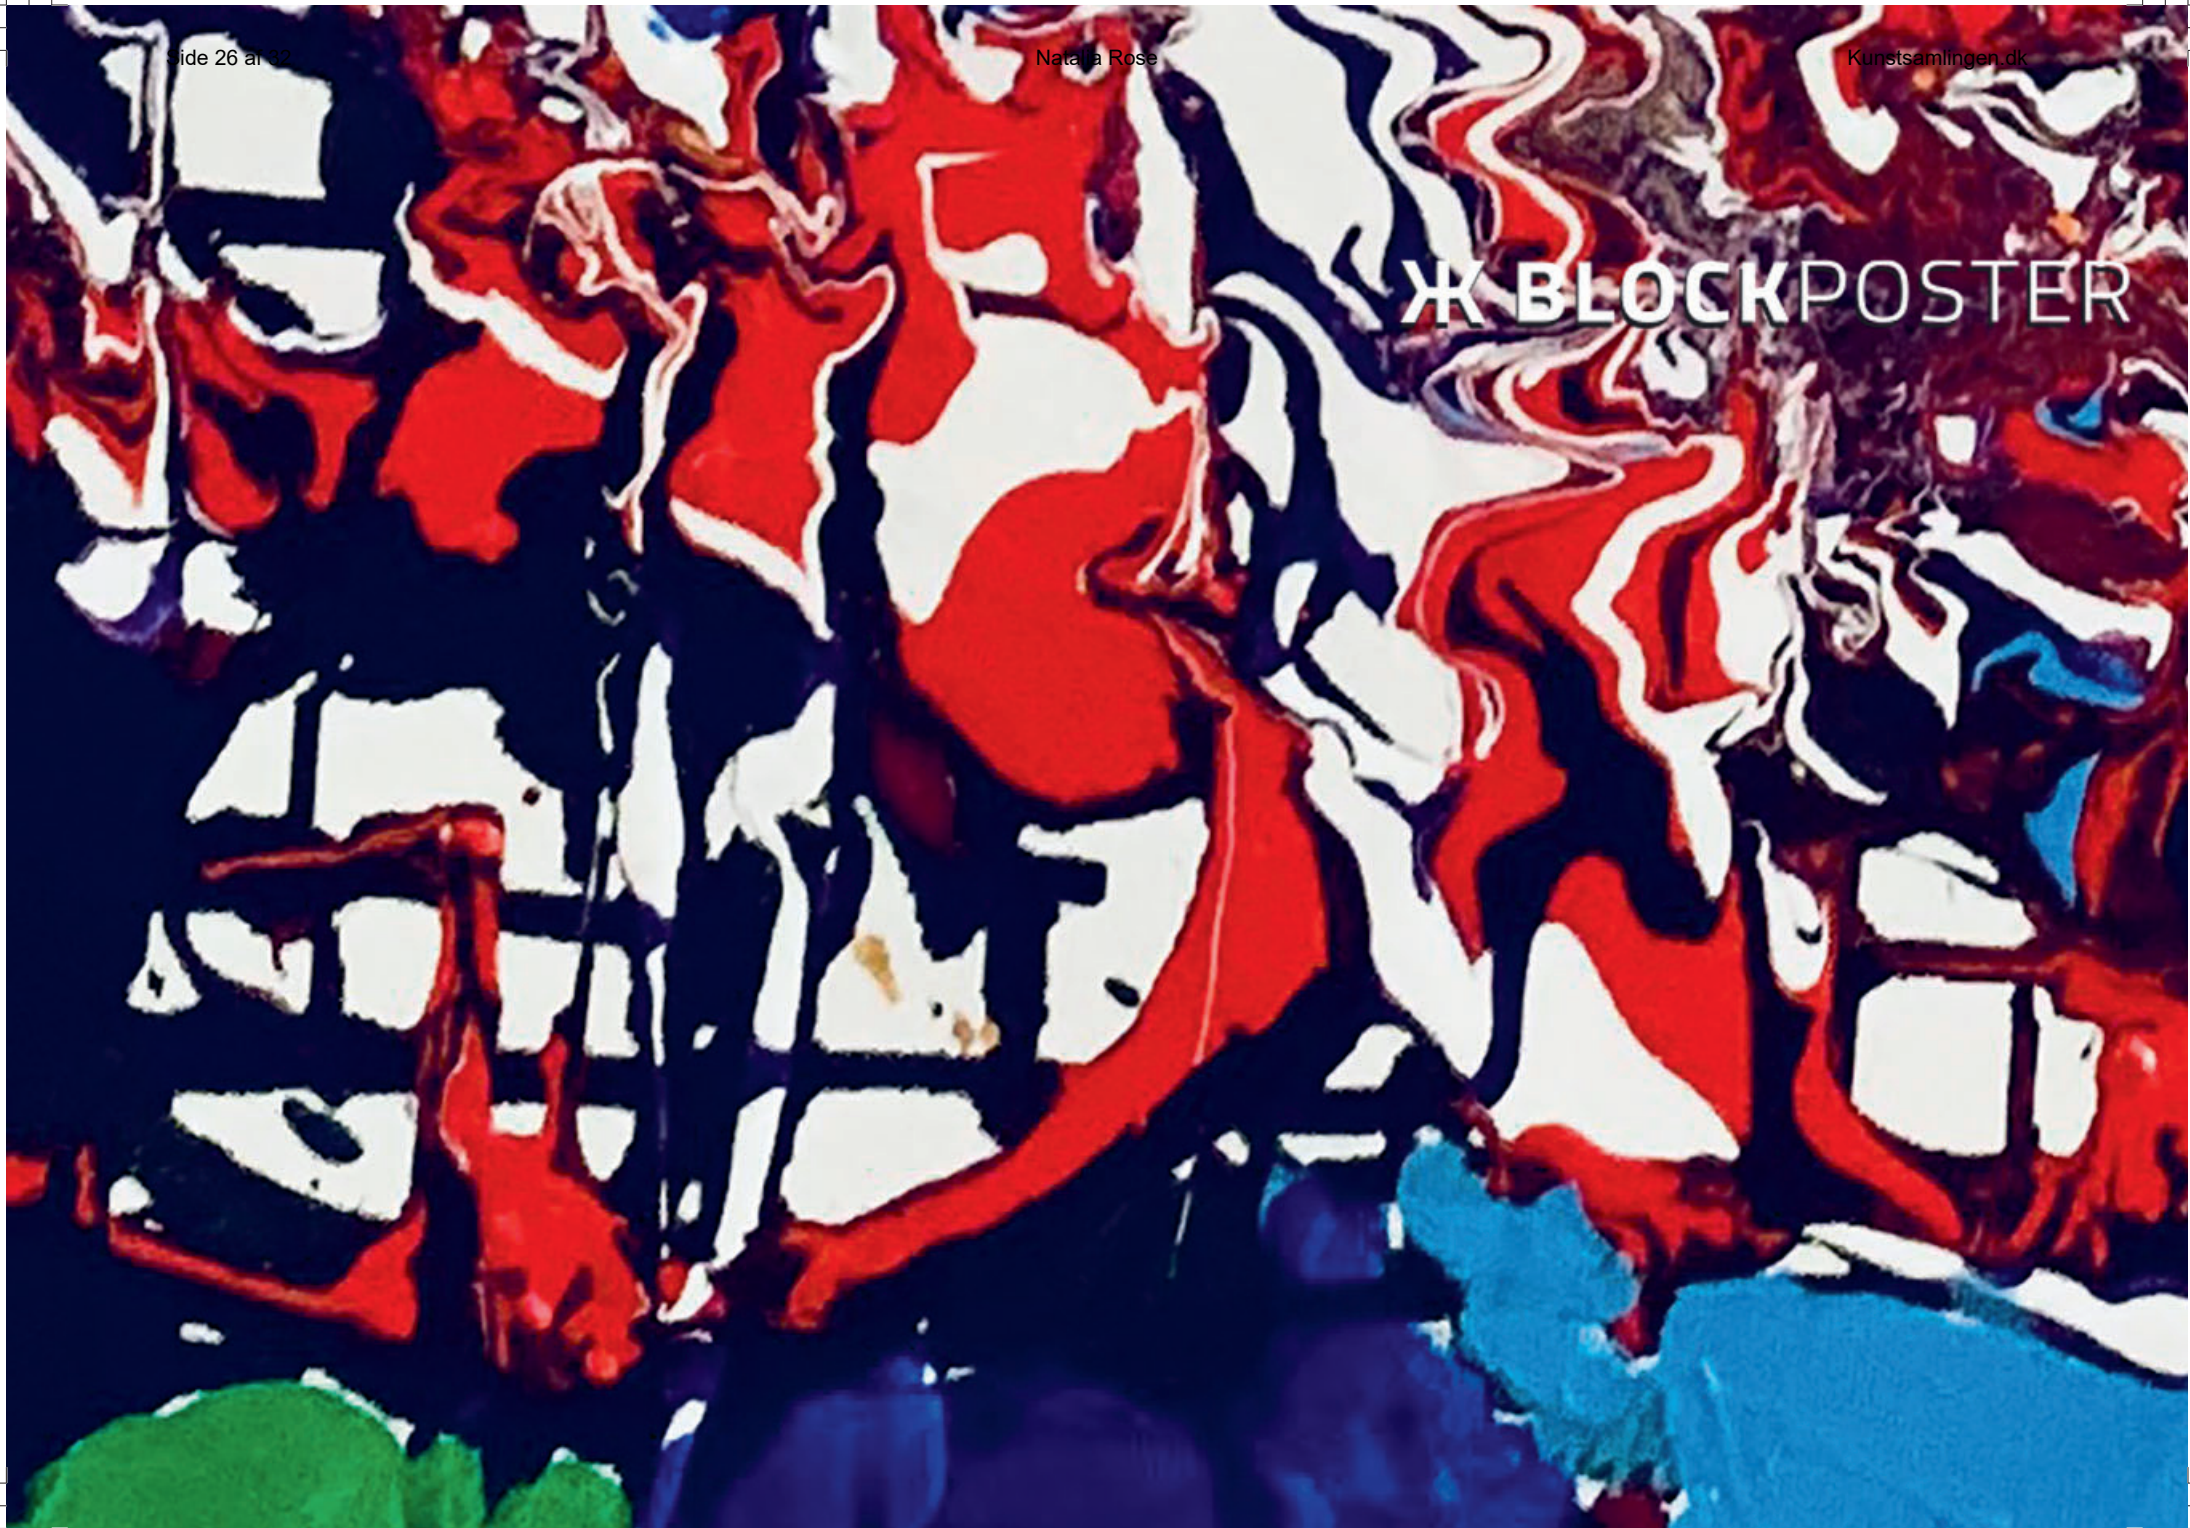

✂ BLOCKPOSTER