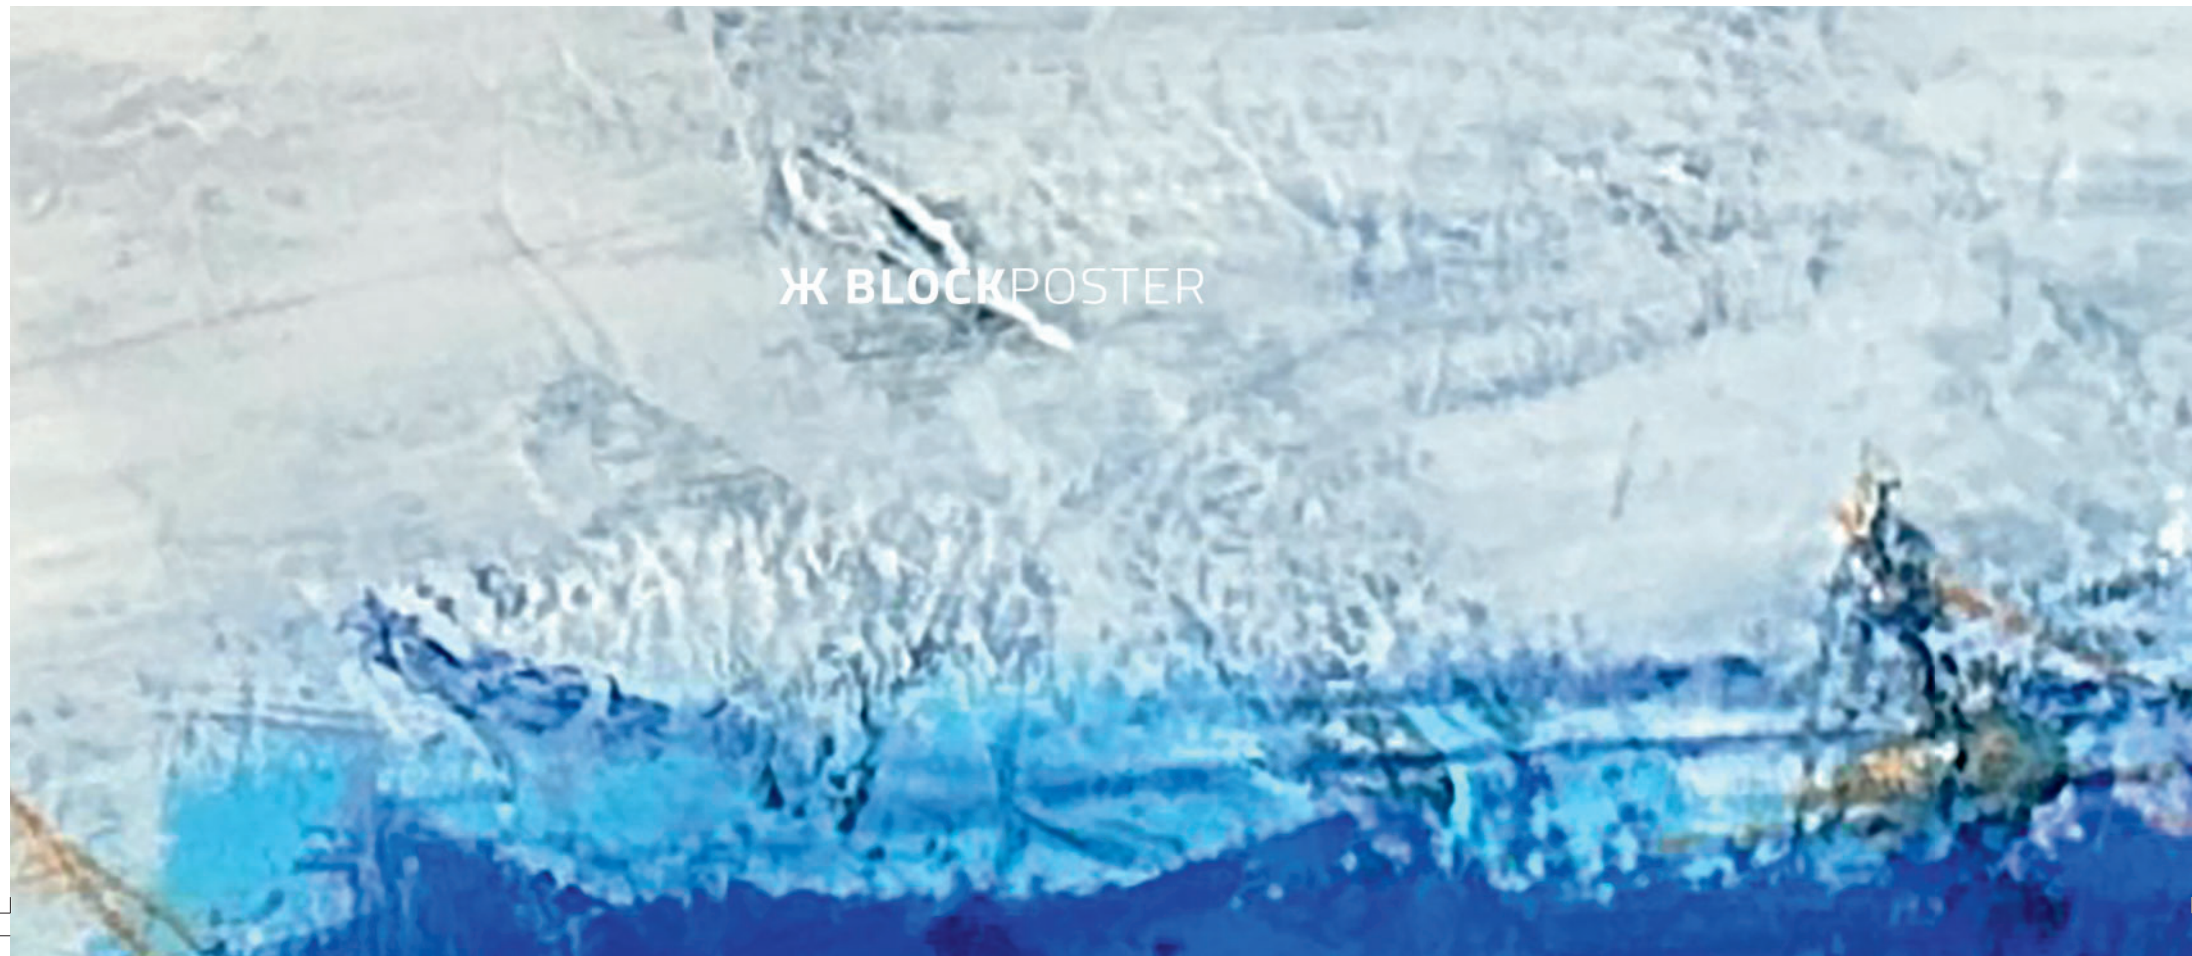

Ж BLOCKPOSTER