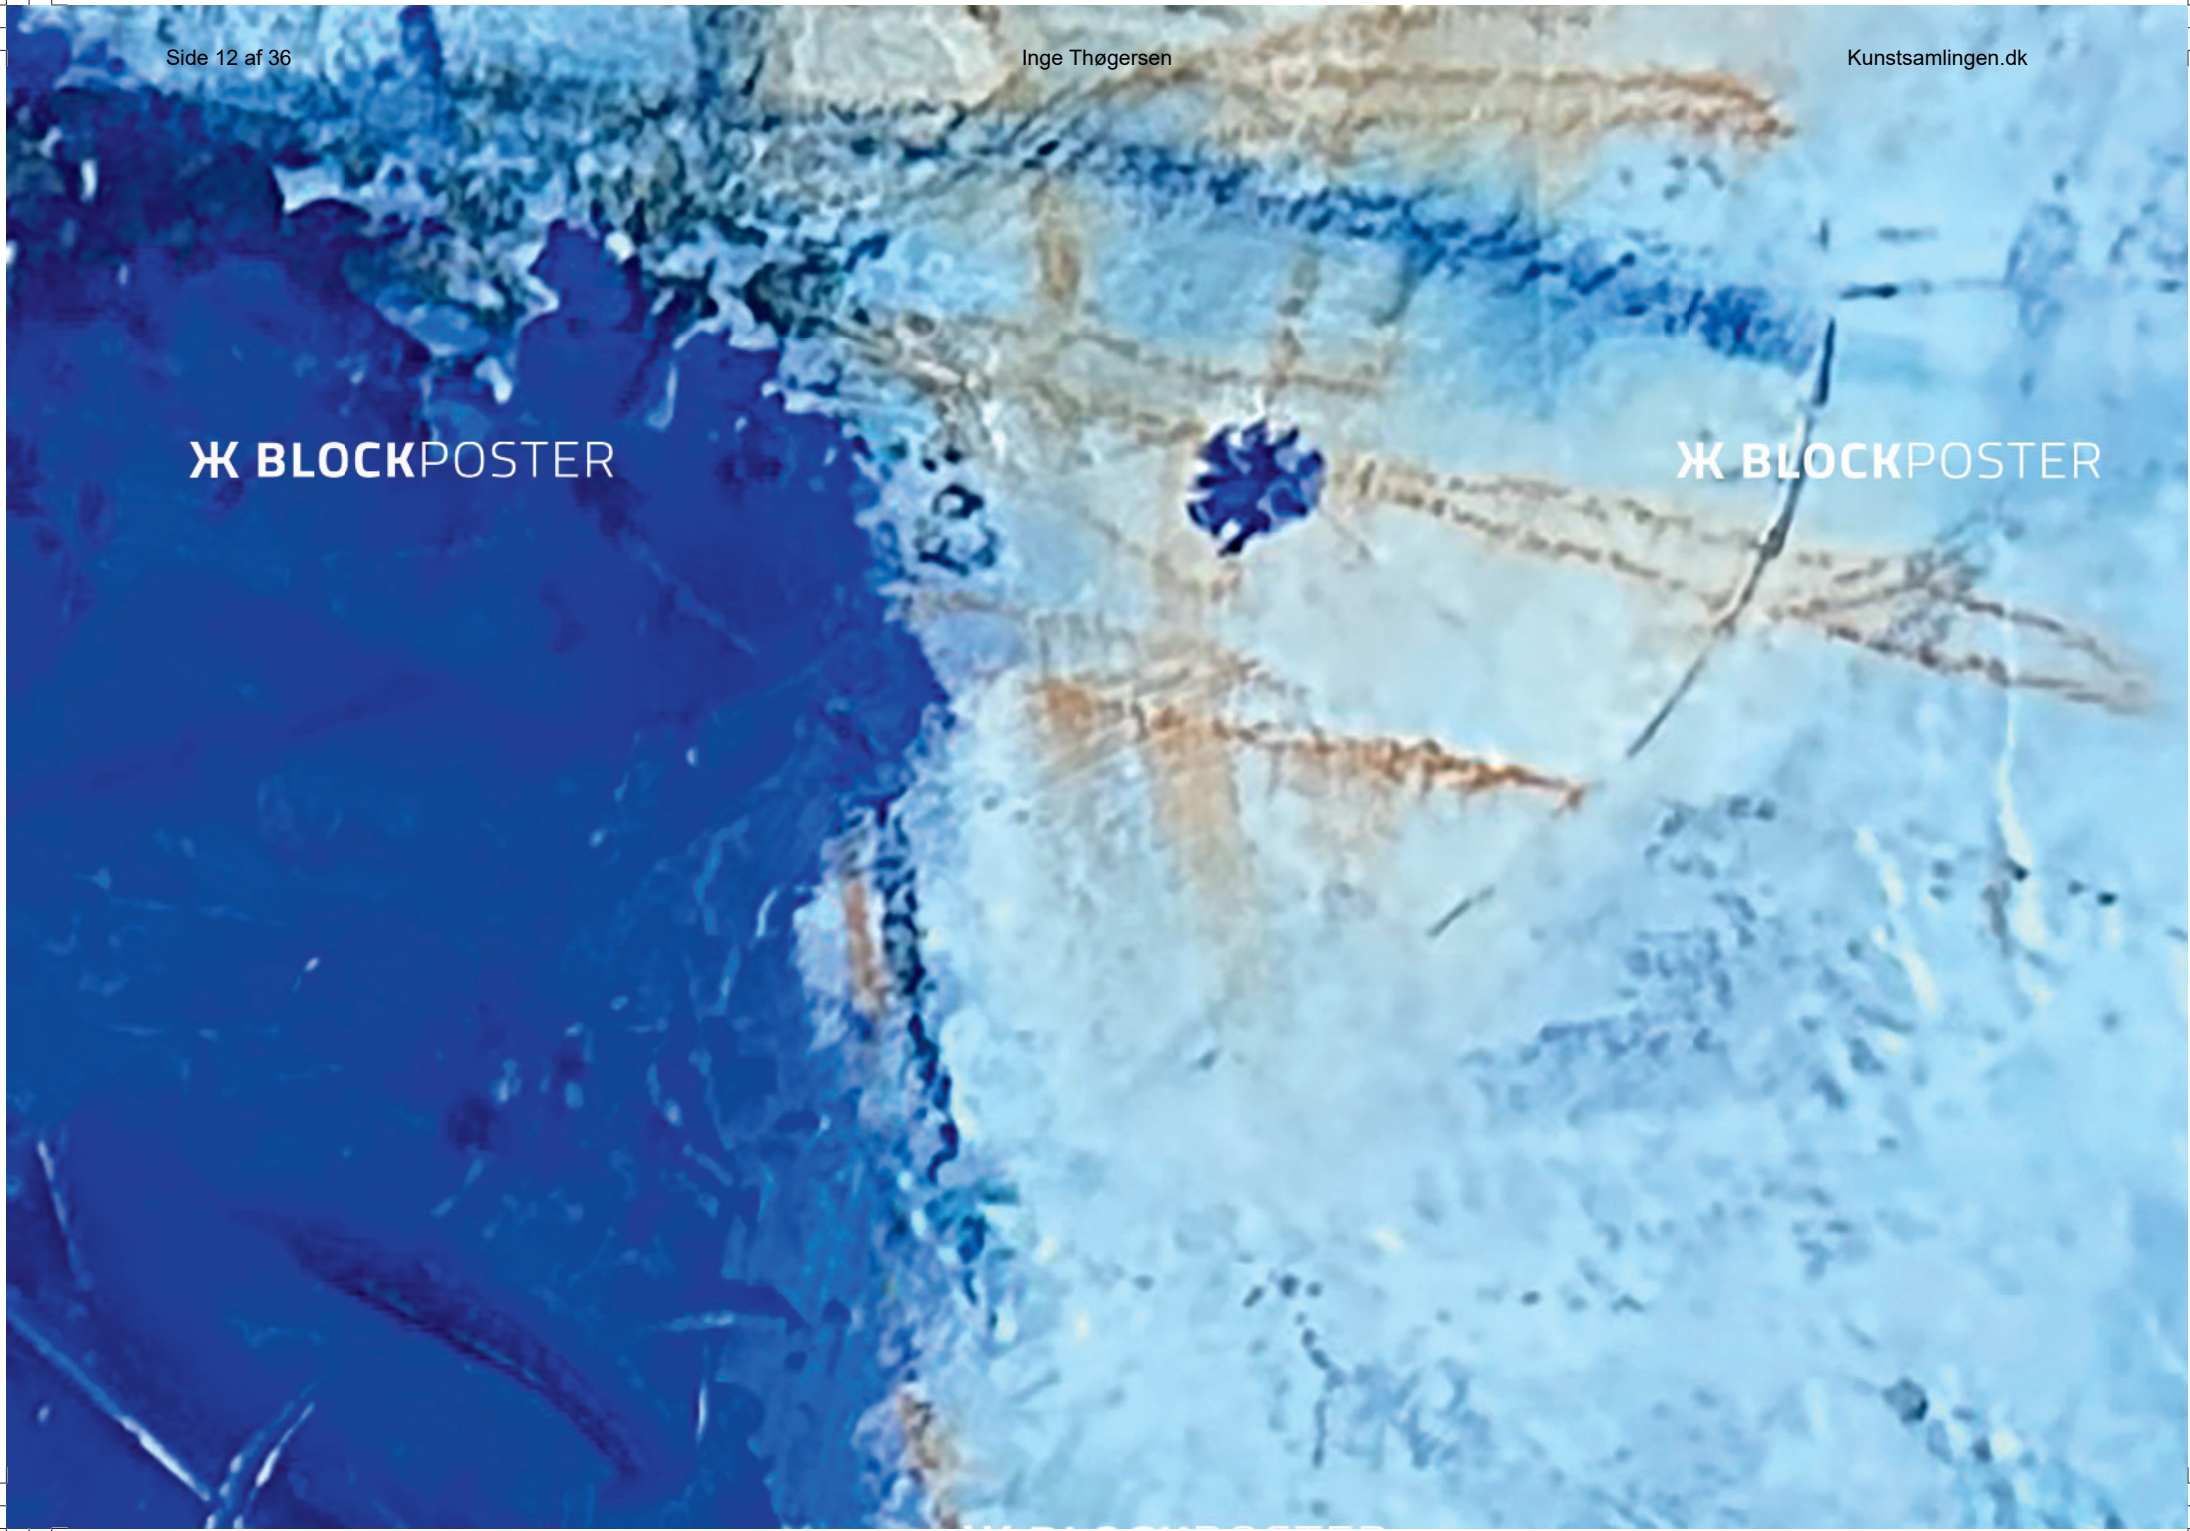

Ж BLOCKPOSTER

Ж BLOCKPOSTER