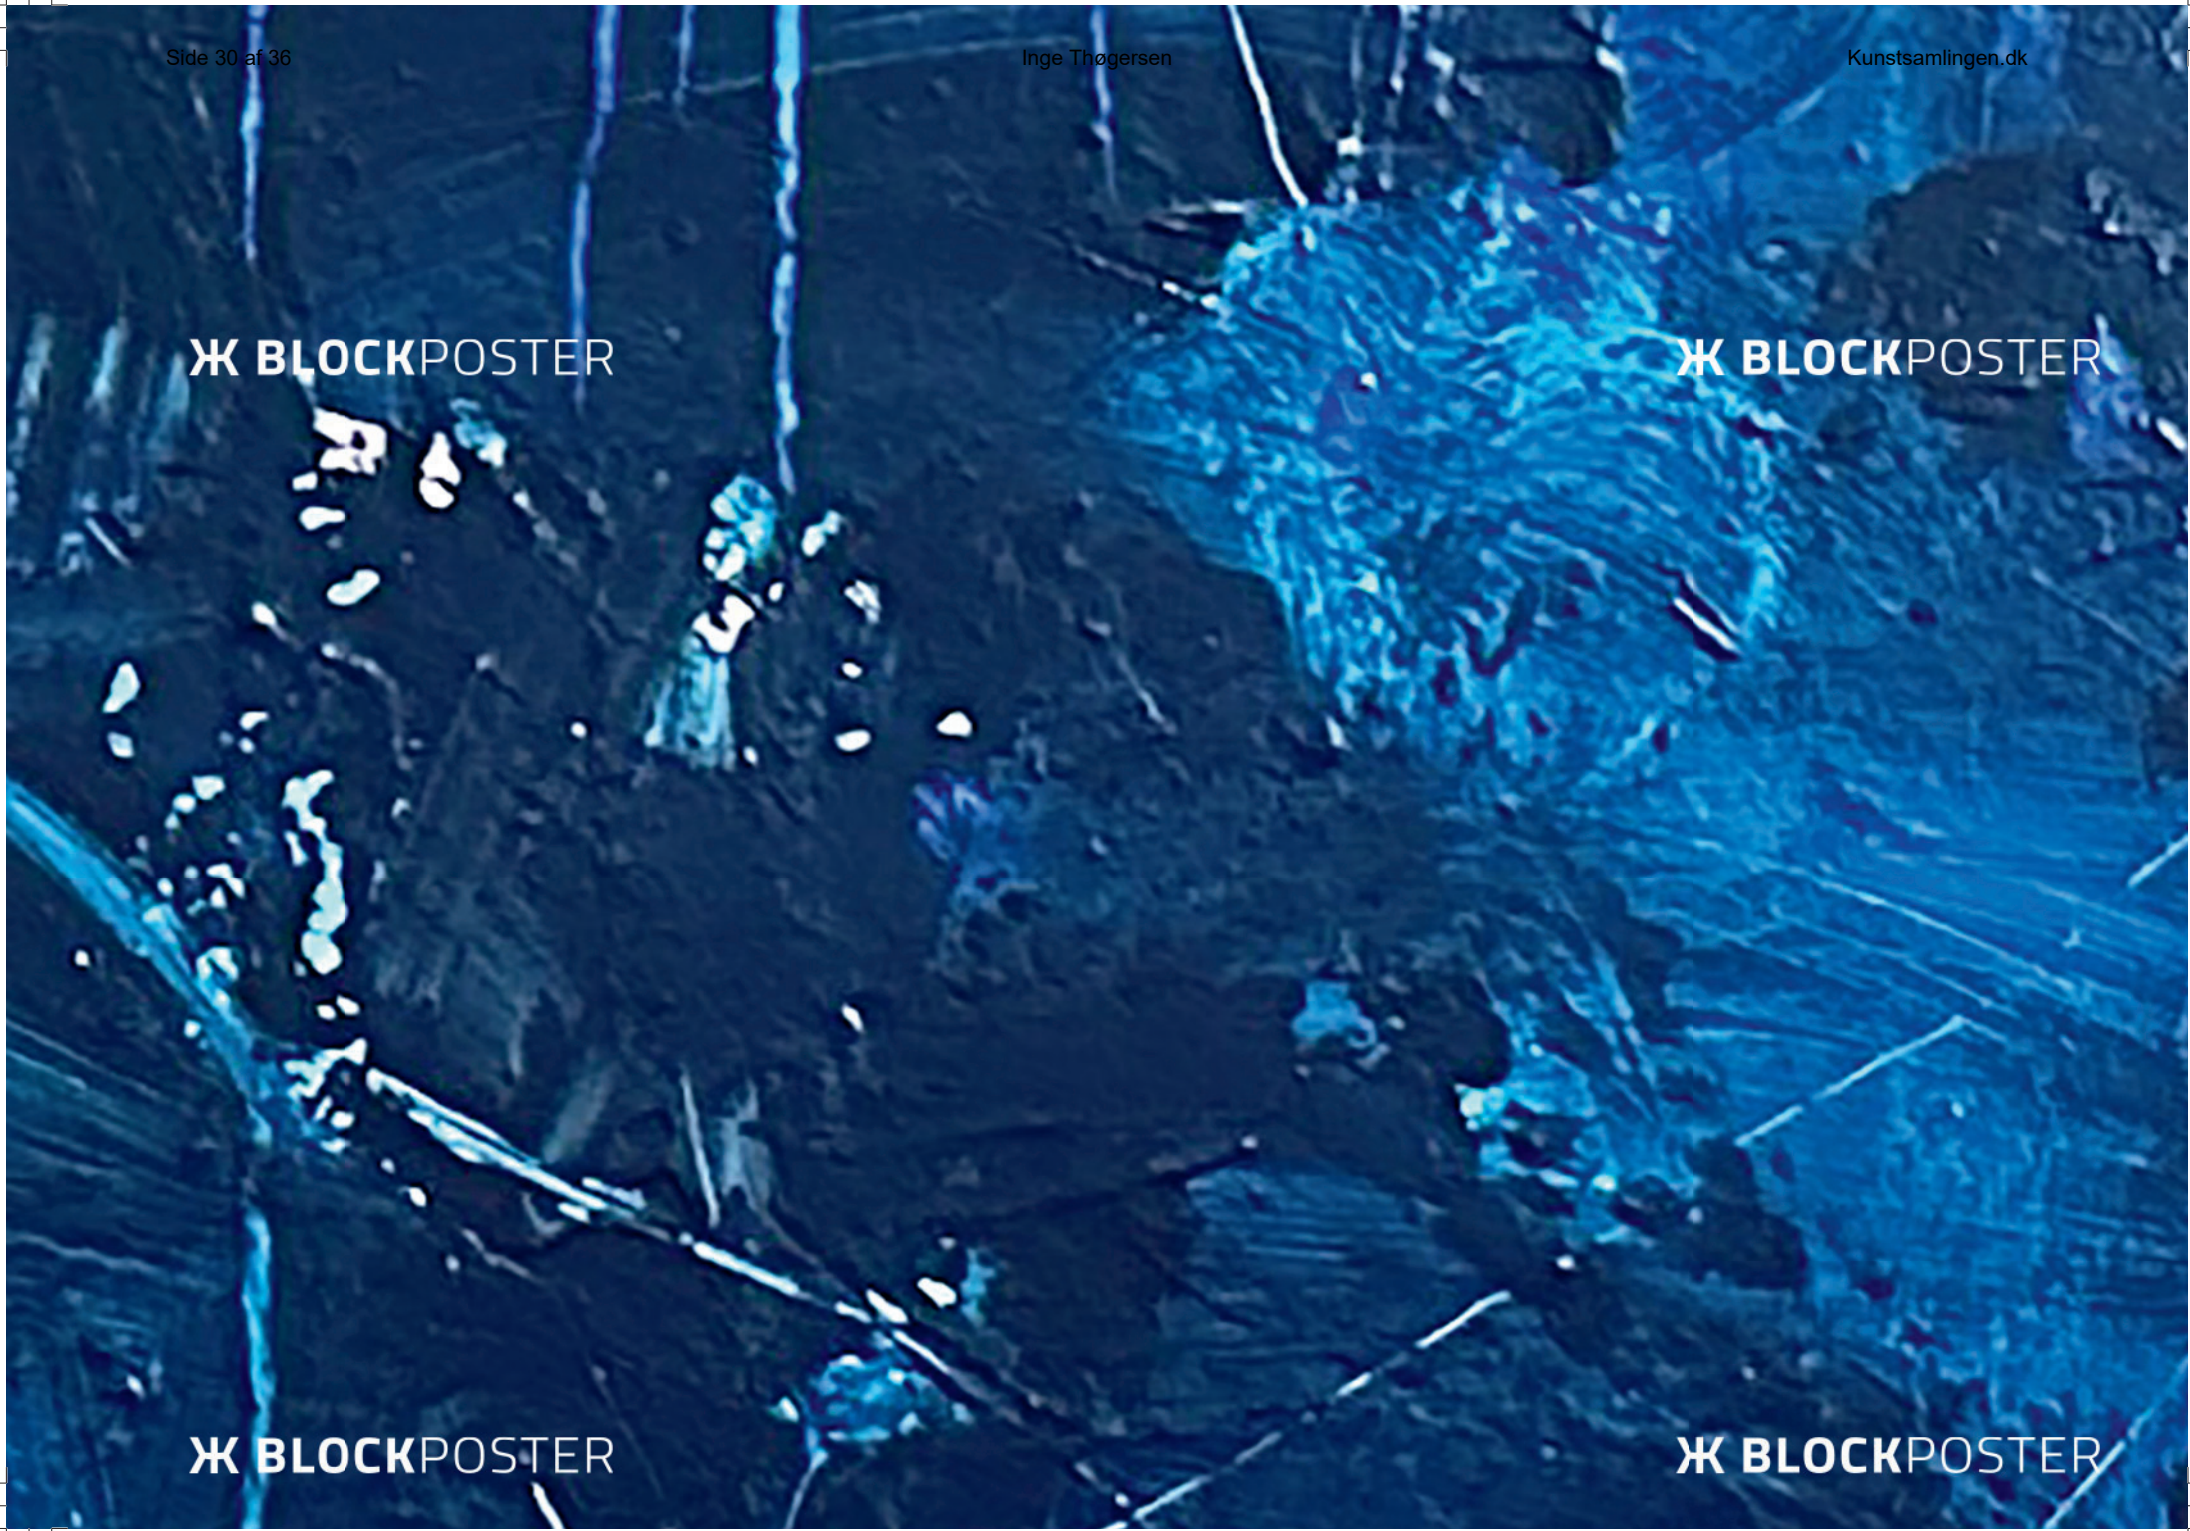

**Ж BLOCKPOSTER**

**Ж BLOCKPOSTER**

**Ж BLOCKPOSTER**

Ж BLOCKPOSTER

Ж BLO

**LOCKPOSTER**

**✂ BLOCKPOSTER**

The image shows a dark, abstract painting with a grid of vertical lines. A large, white, elongated shape is on the left side. The text 'X BLOCKPOSTER' is centered at the bottom.

**X BLOCKPOSTER**

Ж BLOCKPOSTER

Ж BLOCKPOSTER

The image is a full-page abstract artwork. It features a monochromatic blue color palette with varying shades from deep navy to bright cyan. The background is filled with dense, horizontal, wavy brushstrokes that create a sense of movement and texture. Overlaid on this are several thin, white, irregular lines that crisscross the composition, some forming a large, central, inverted 'V' or 'Y' shape. The overall effect is one of dynamic energy and layered complexity.