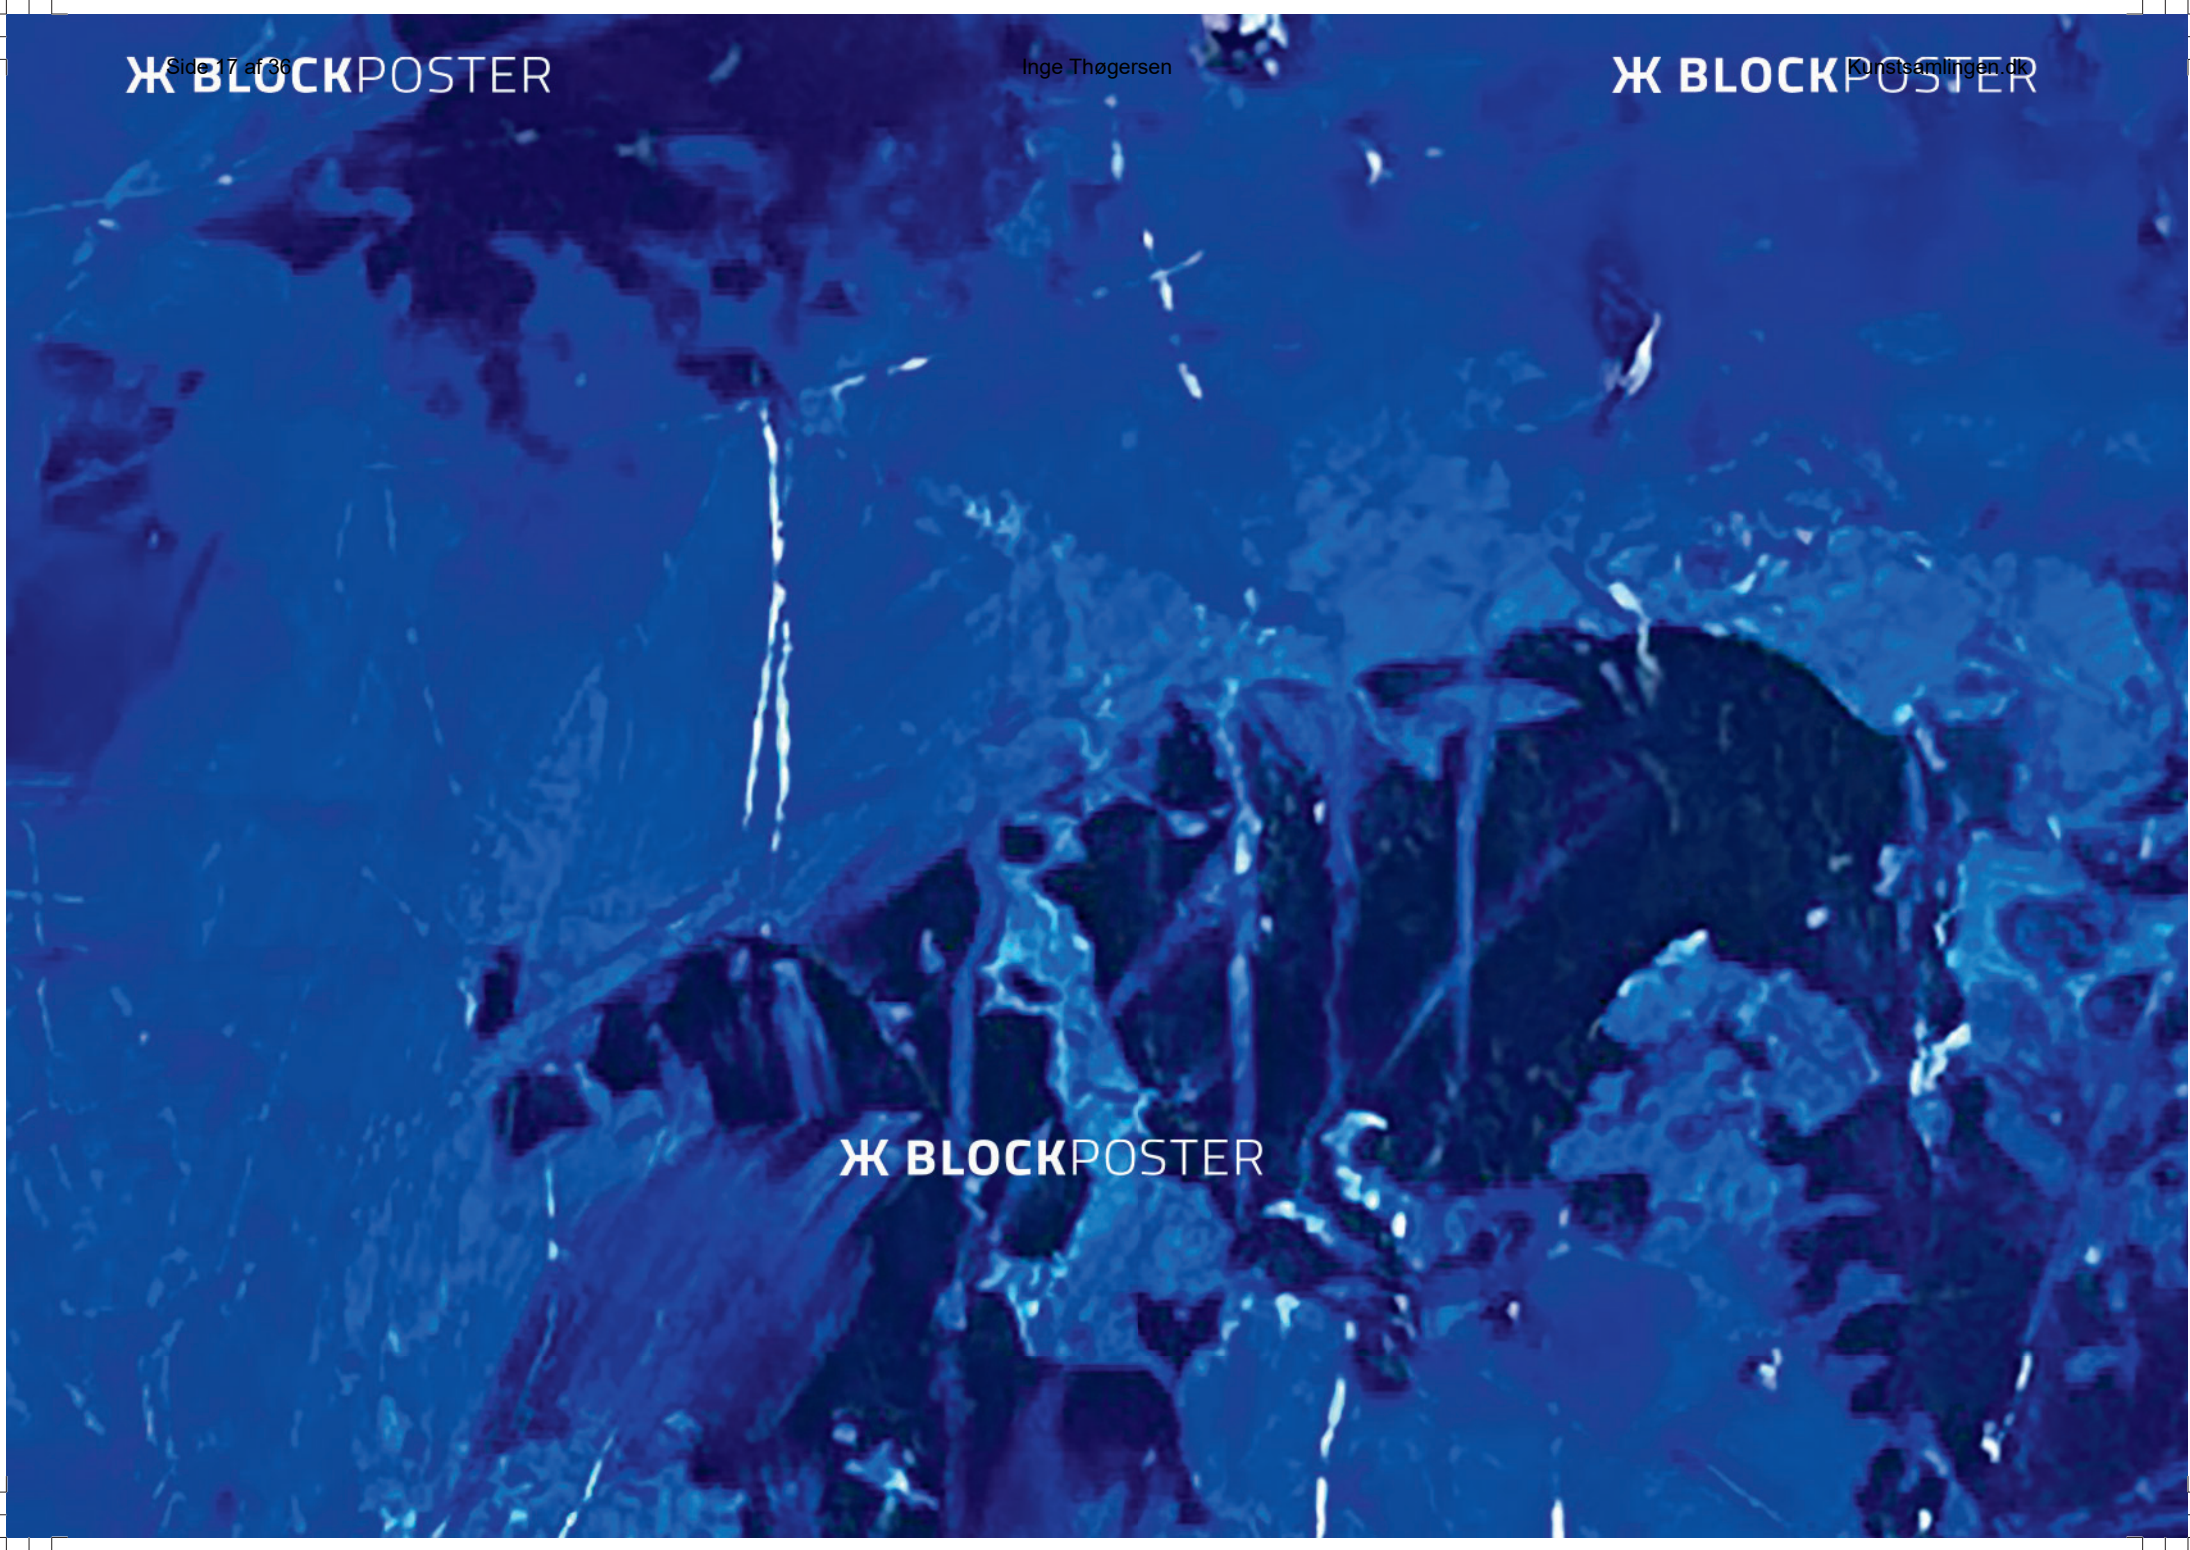

Ж BLOCKPOSTER