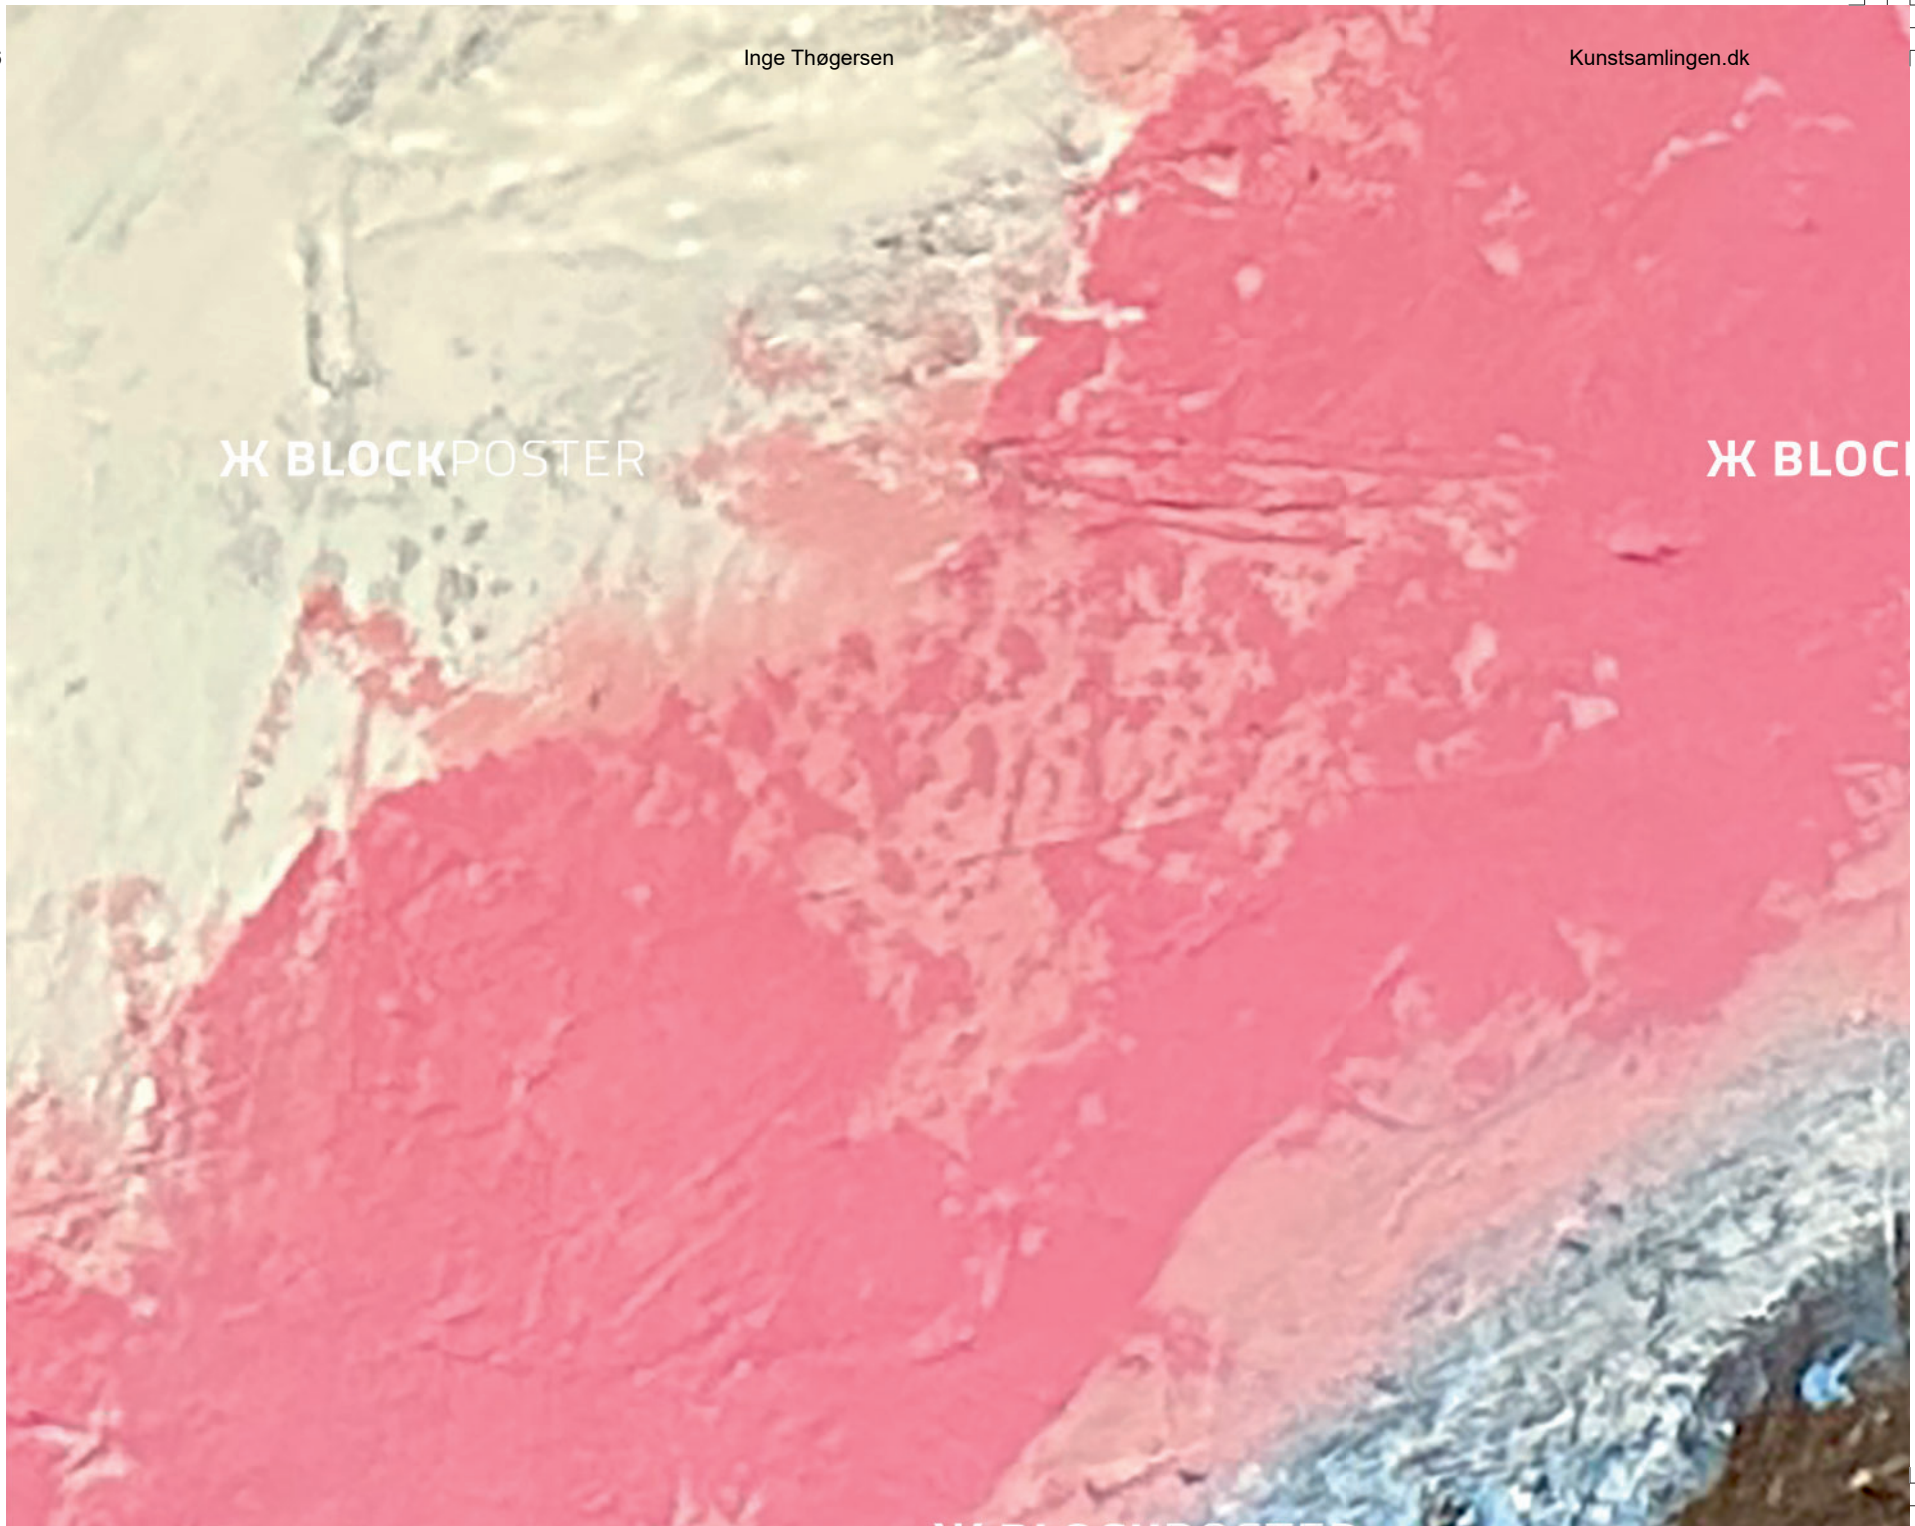

Ж BLOCKPOSTER

Ж BLO

Ж BLOCKPOSTER

Ж BLOCKPOSTER

Ж BLOCKPOSTER

Ж BLOCKPOSTER

Ж BLOCKPOSTER

Ж BLOC

**Ж BLOCKPOSTER**

**Ж BLOCKPOSTER**

**Ж BLOCKPOSTER**

Ж BLOCKPOSTER

Ж BLO

**LOCKPOSTER**

**✂ BLOCKPOSTER**

The image shows a dark, abstract painting with a grid of vertical lines. A large, white, elongated shape is on the left side. The text 'X BLOCKPOSTER' is centered at the bottom.

**X BLOCKPOSTER**

Ж BLOCKPOSTER

Ж BLOCKPOSTER

The image is a full-page abstract artwork. It features a monochromatic blue color palette with varying shades from deep navy to bright cyan. The background is filled with dense, horizontal, wavy brushstrokes that create a sense of movement and texture. Overlaid on this are several thin, white, irregular lines that crisscross the composition, some forming a large, central, inverted 'V' or 'Y' shape. The overall effect is one of dynamic energy and layered complexity.