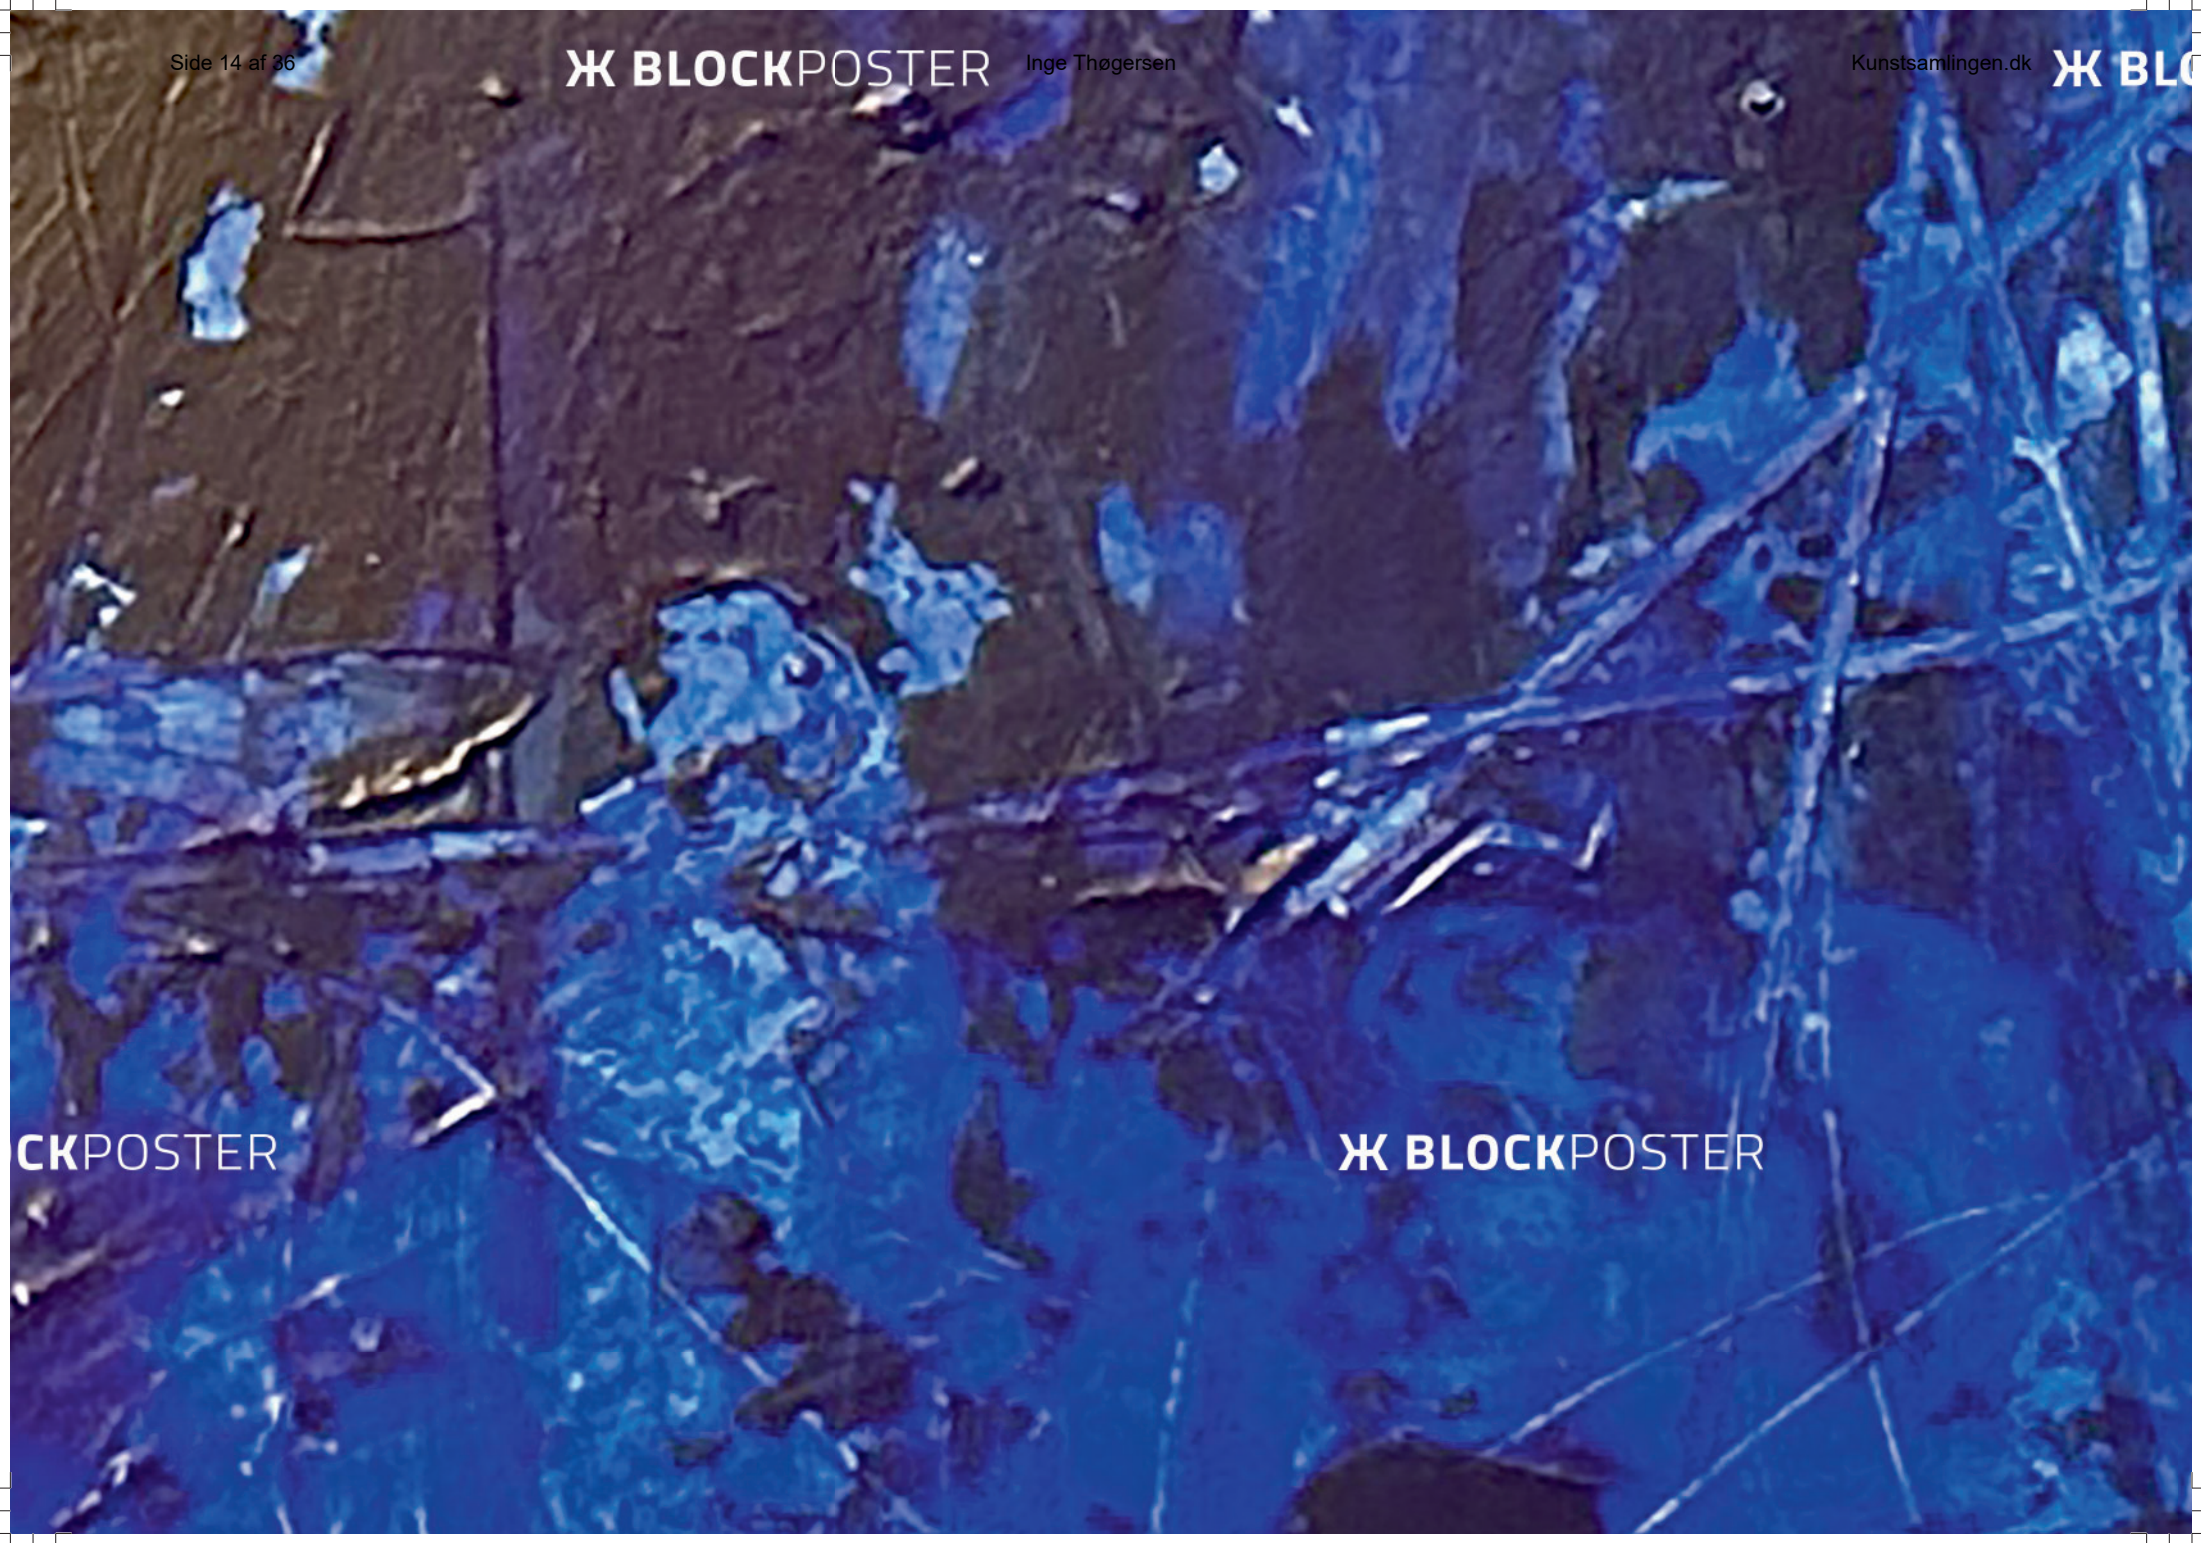

CKPOSTER

Ж BLOCKPOSTER