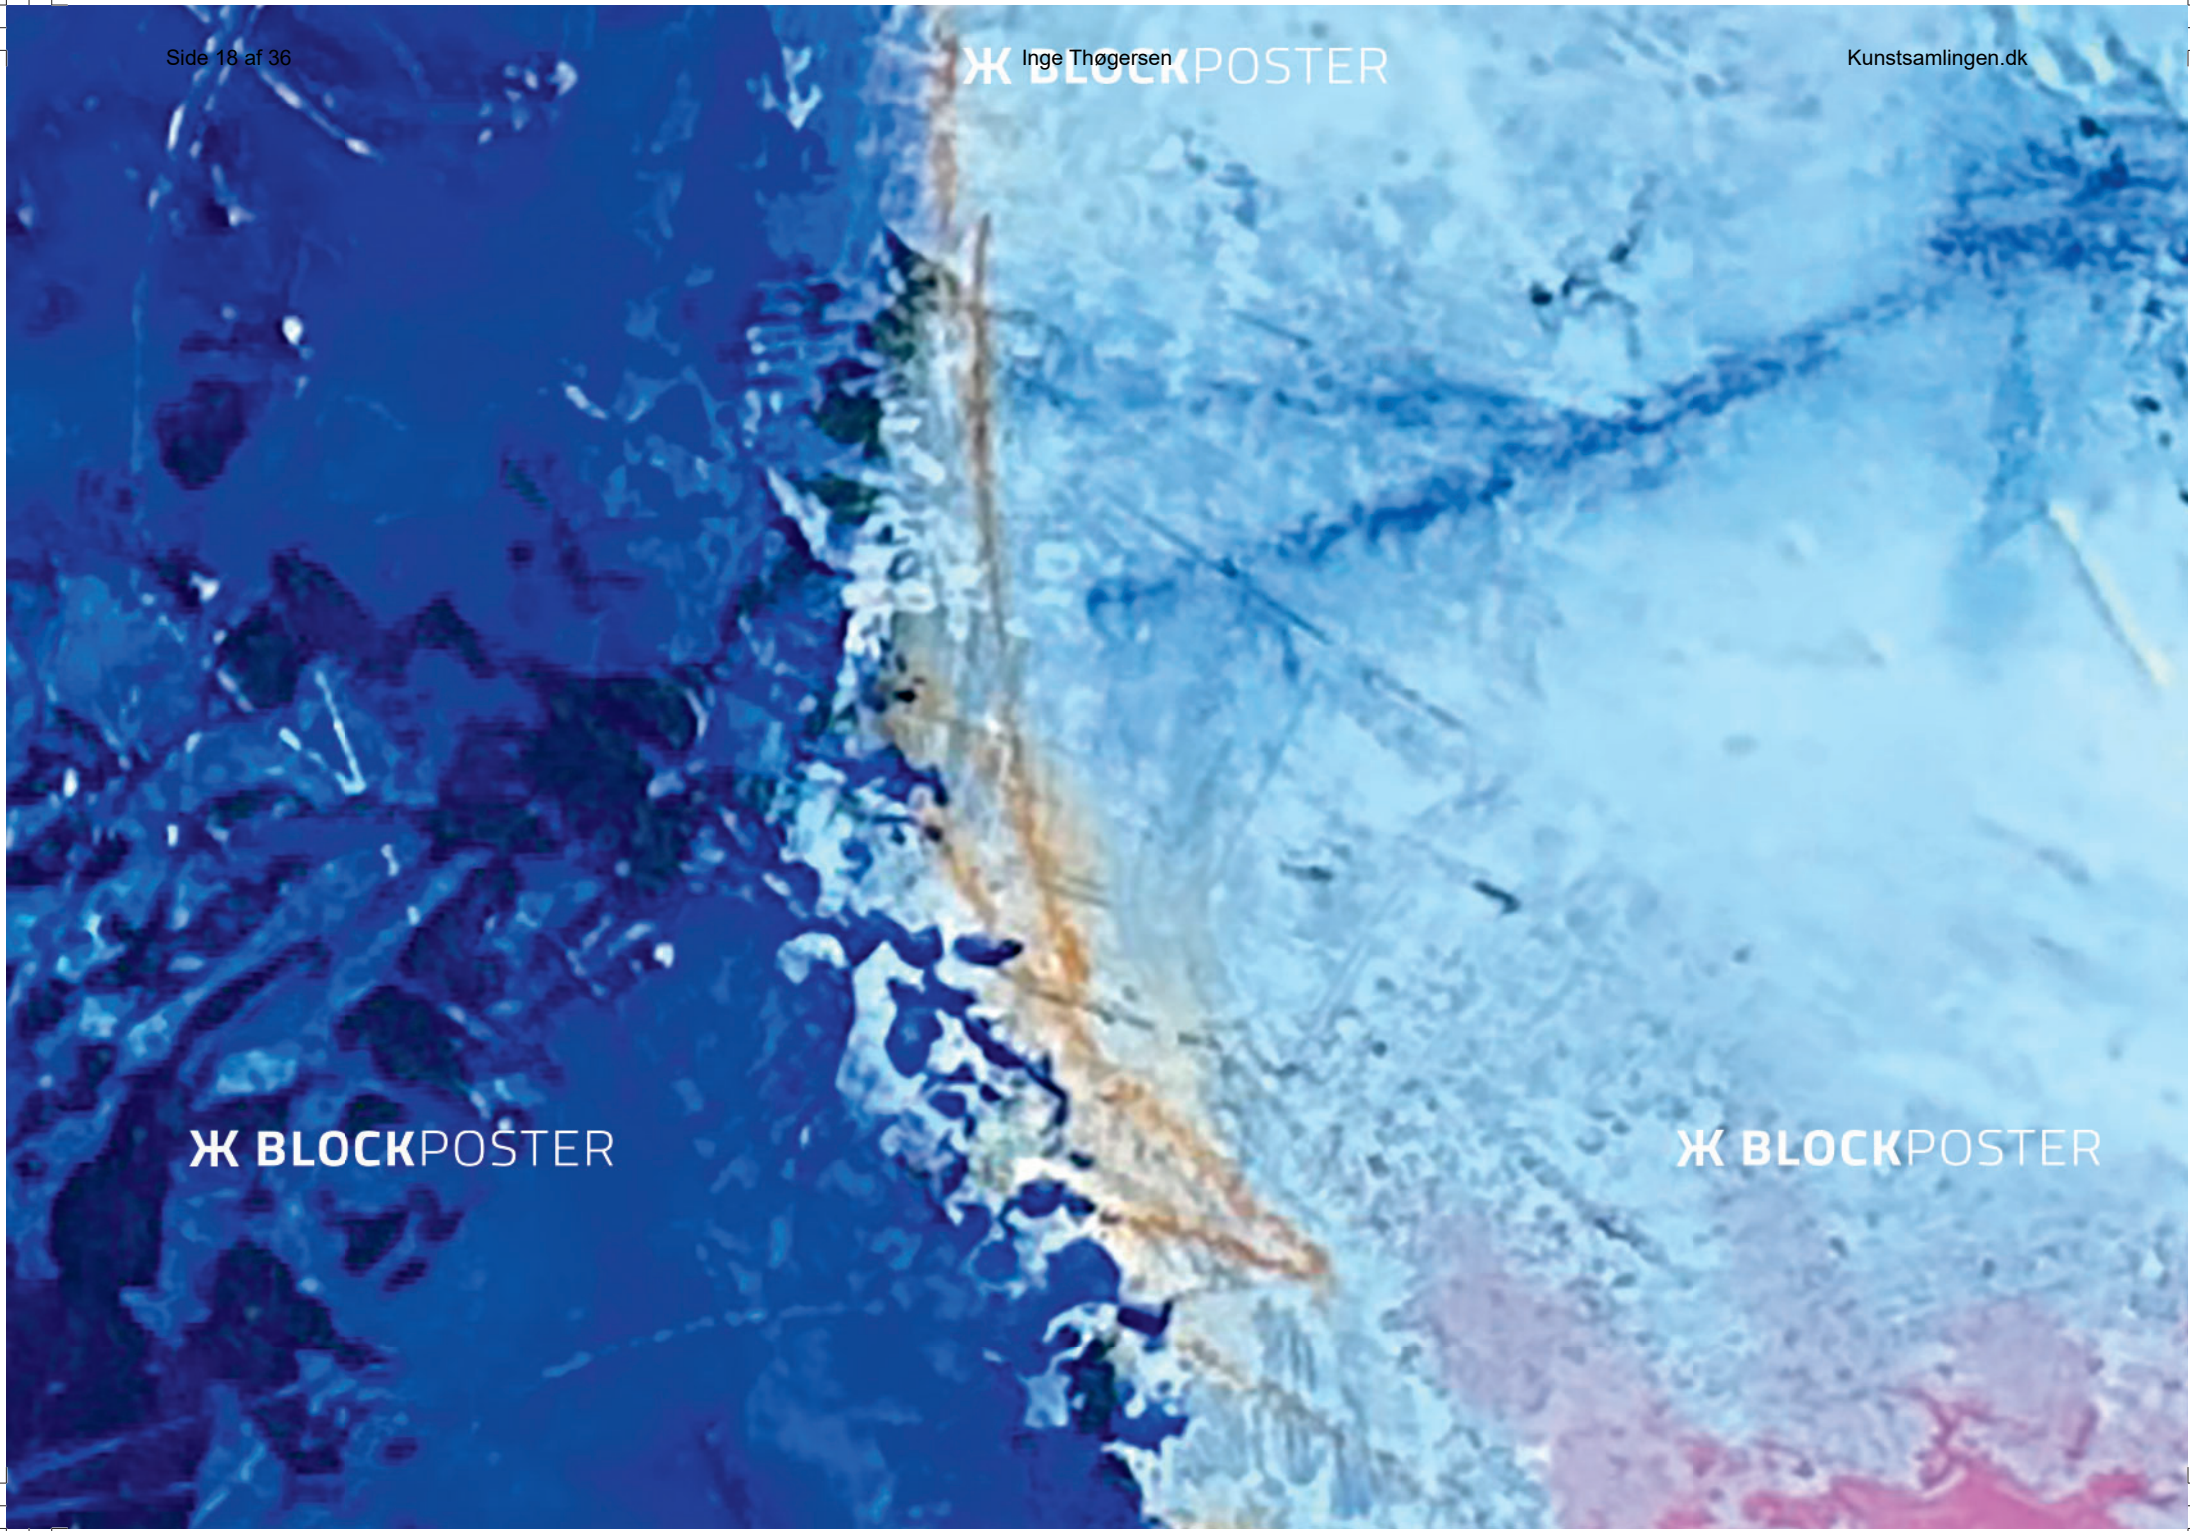

Ж BLOCKPOSTER

Ж BLOCKPOSTER