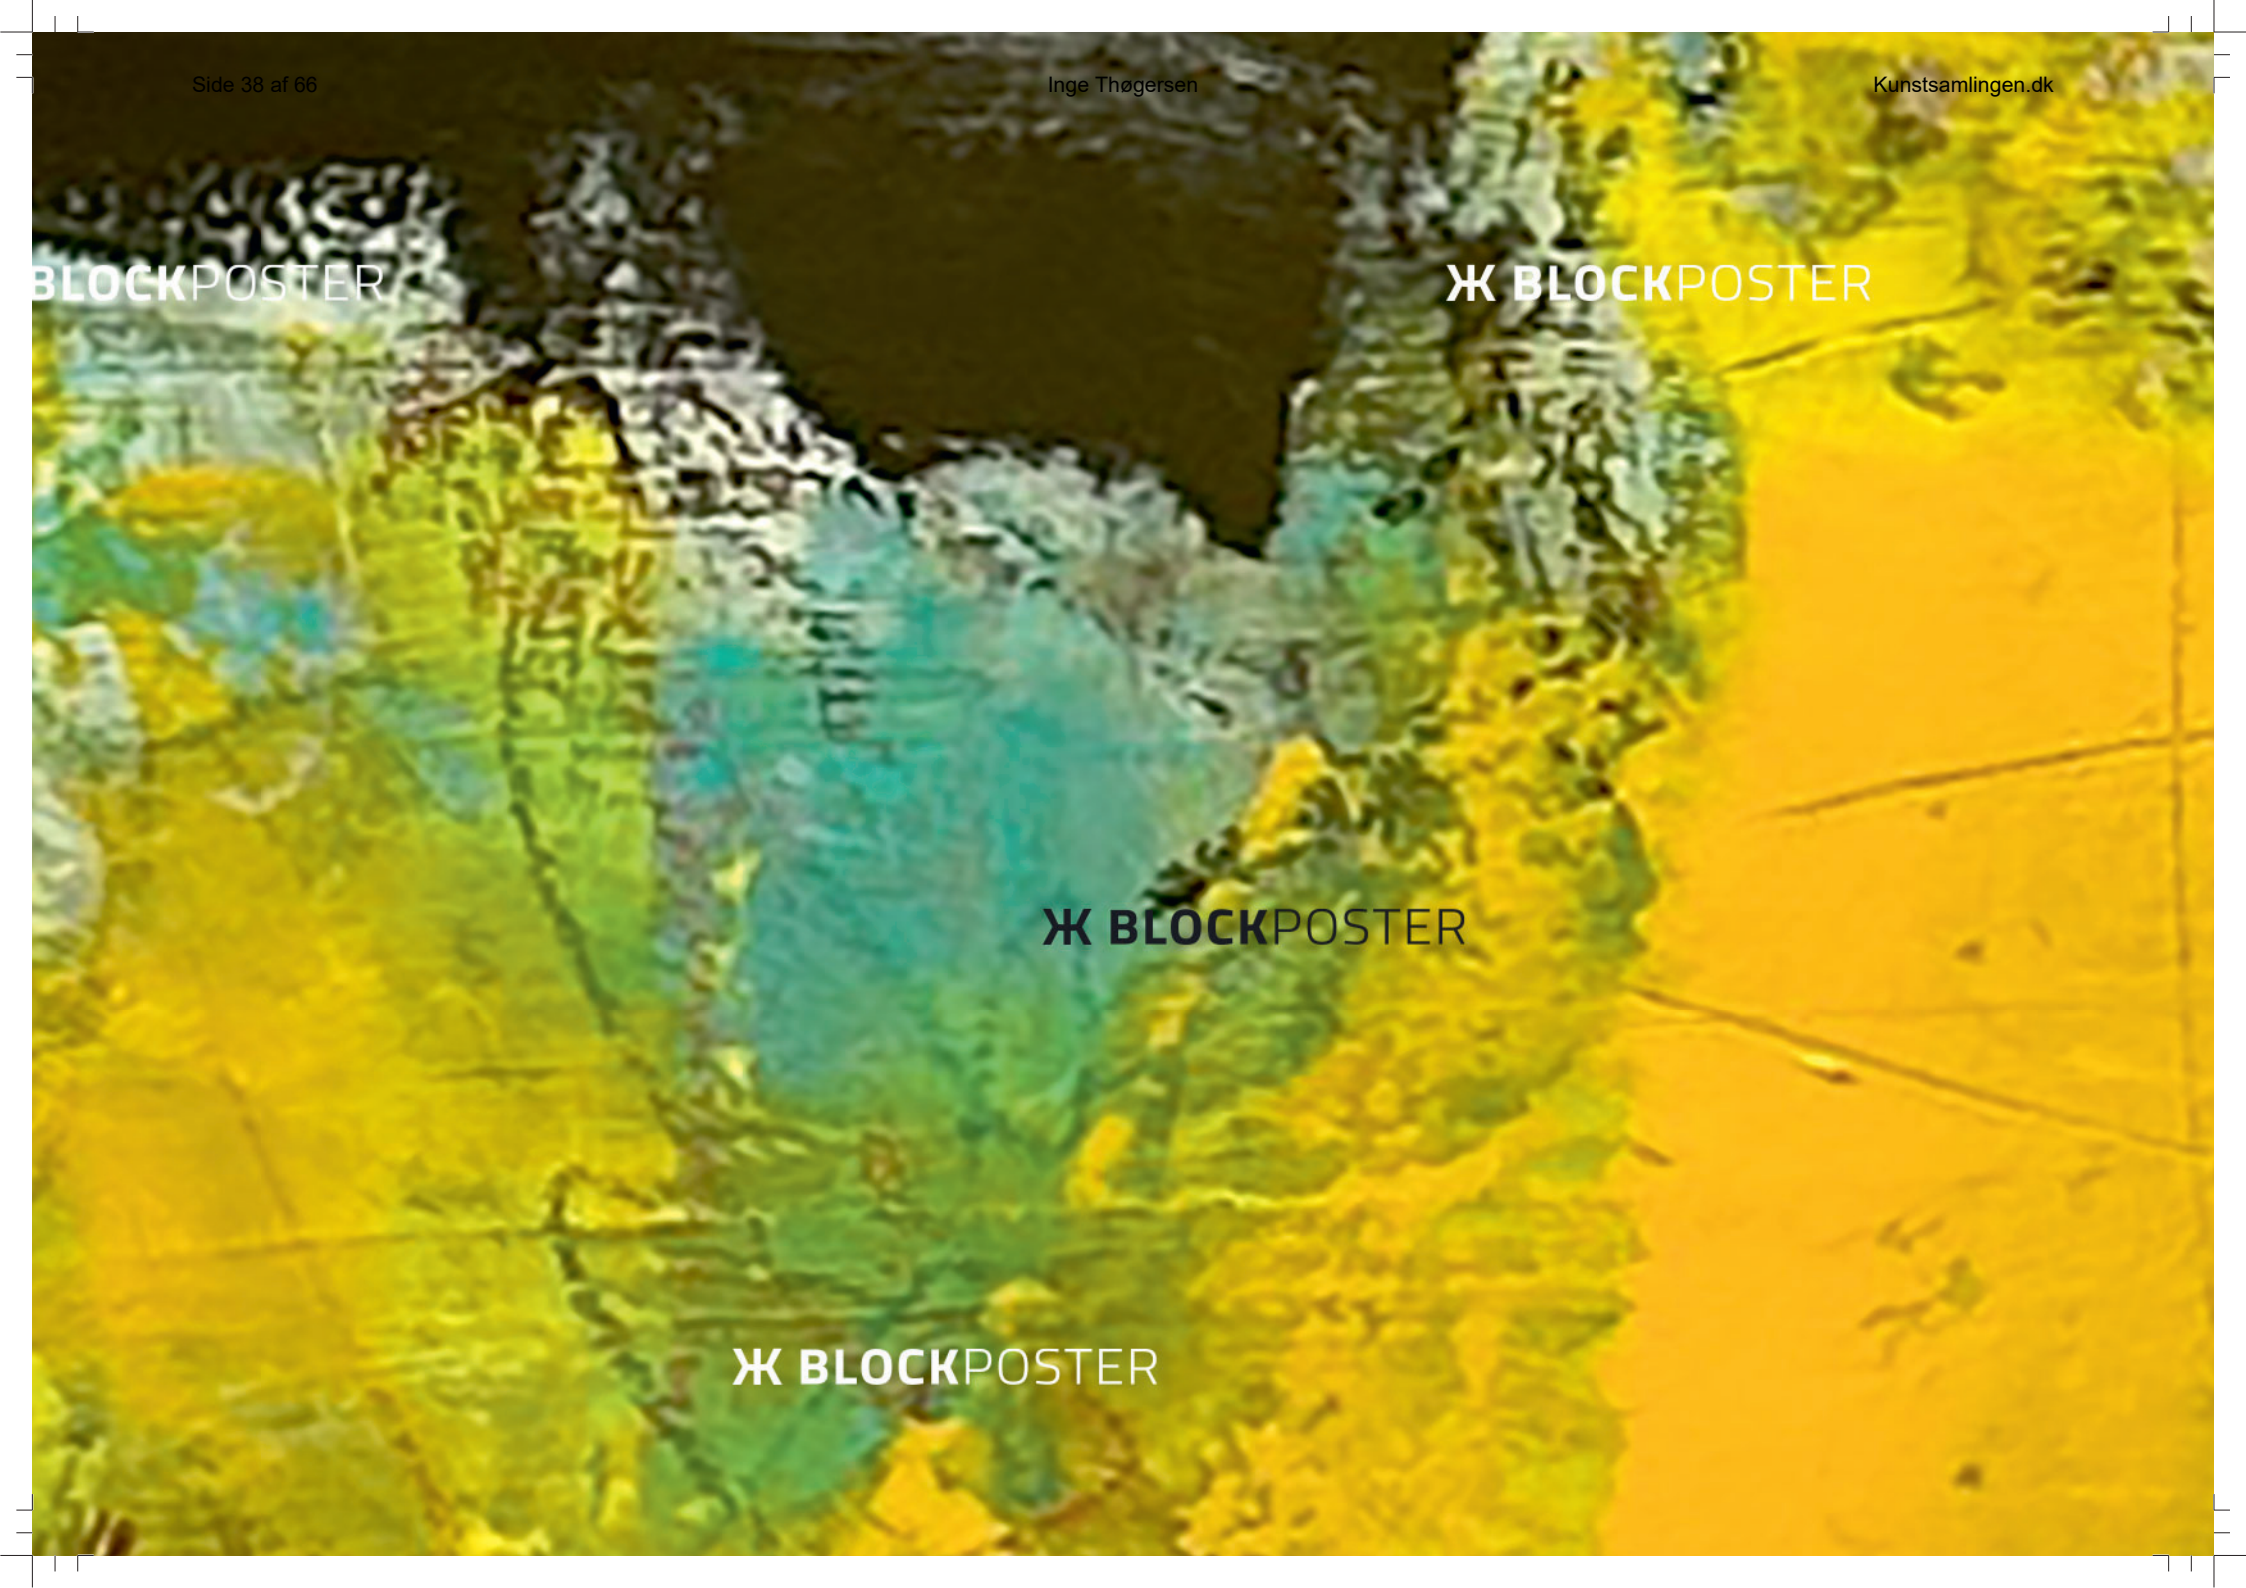

BLOCKPOSTER

Ж BLOCKPOSTER

Ж BLOCKPOSTER

Ж BLOCKPOSTER