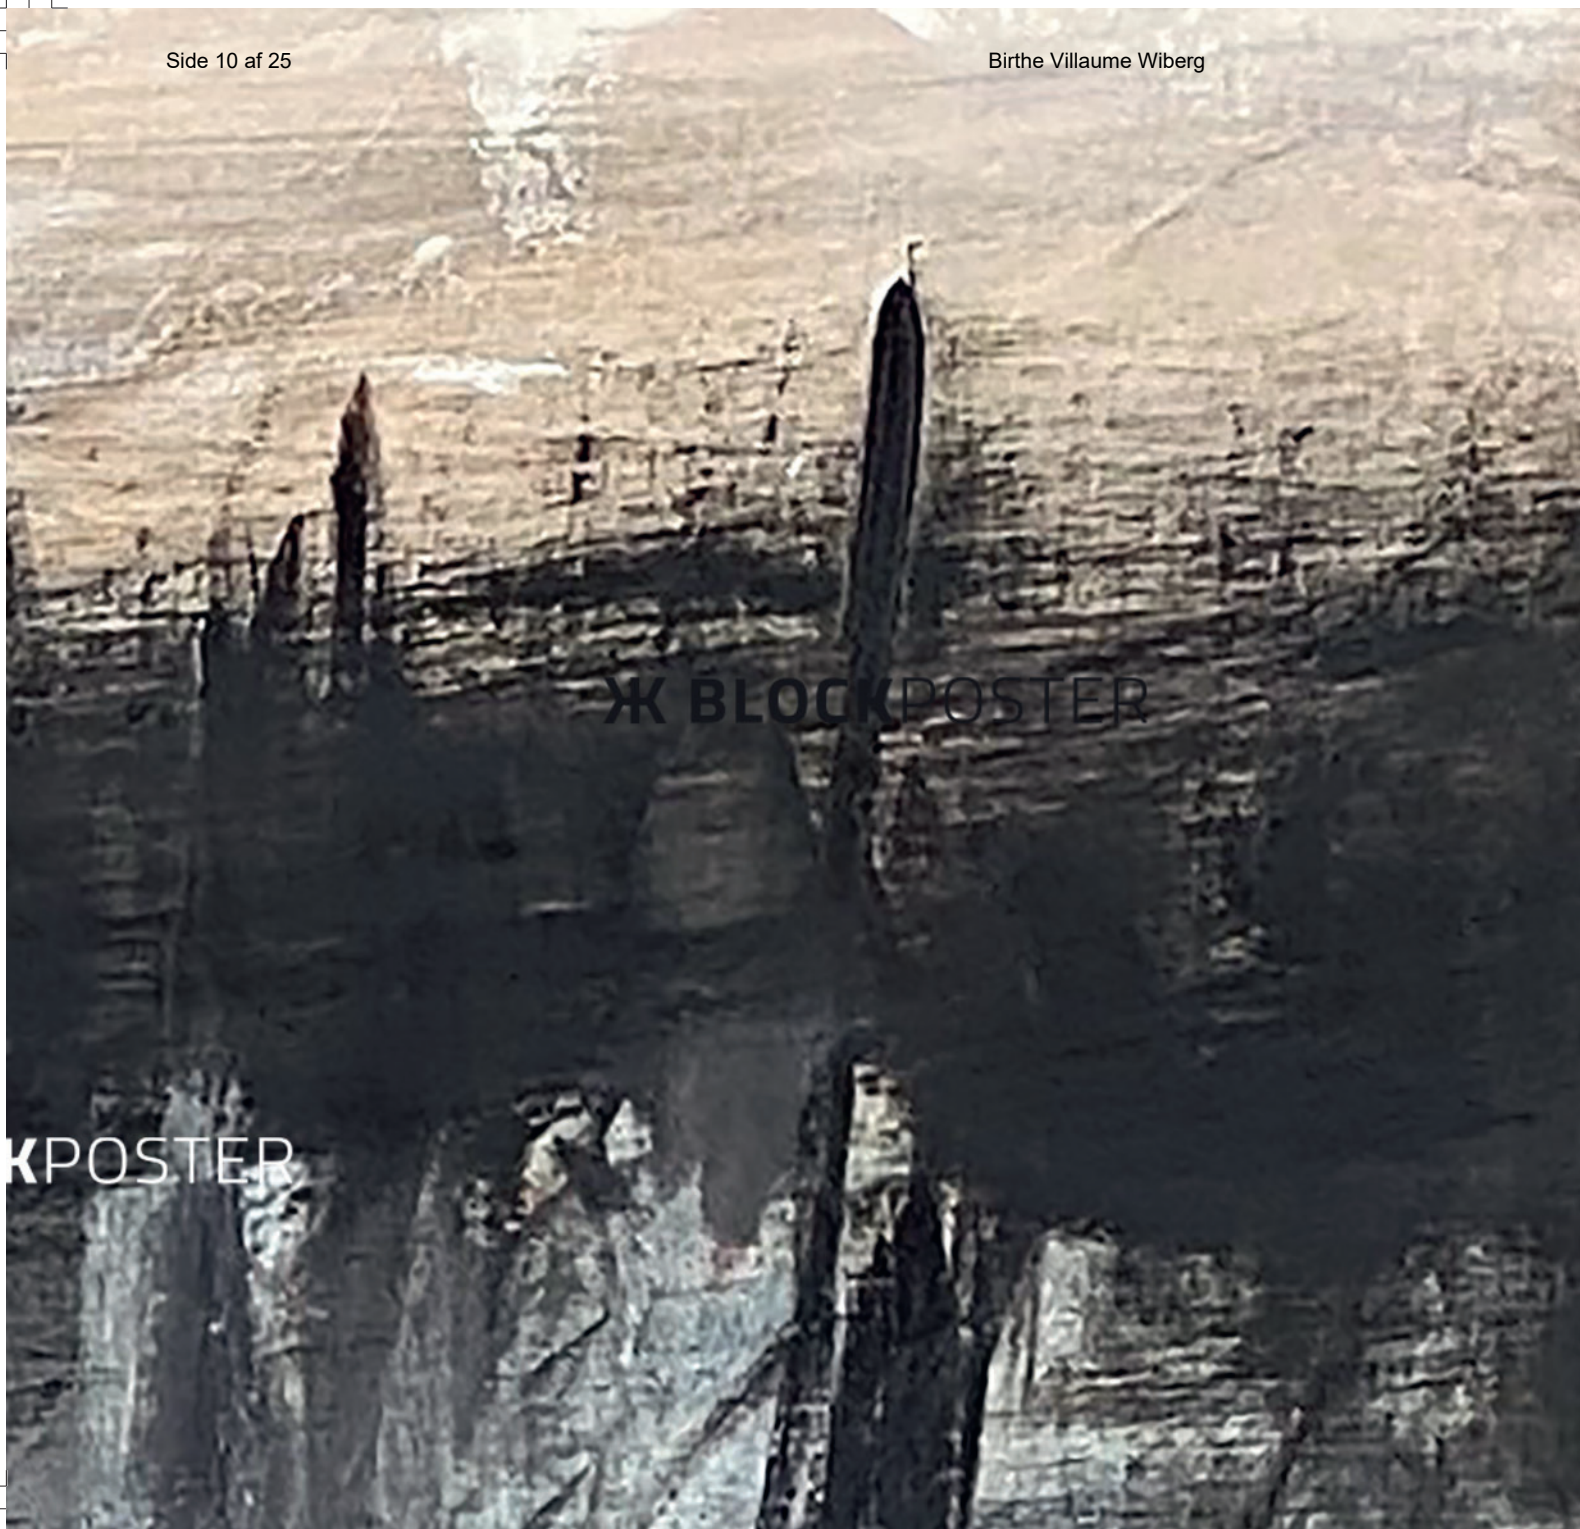

X BLOCKPOSTER

KPOSTER